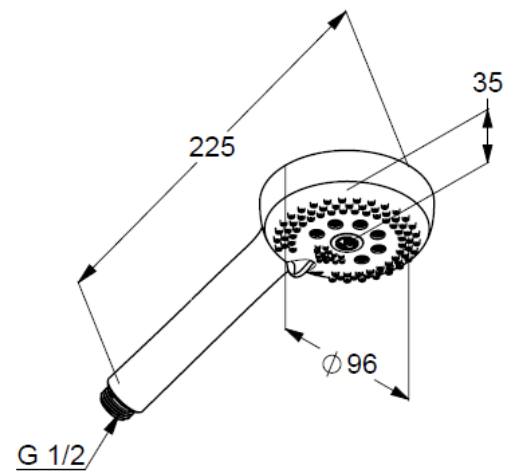

Technische Daten/ Technical Data

KLUDI LOGO
HANDSHOWER 3S
DN 15

Ref.:
6830005-00

Finishes:
05 chrome

Product description
Manufacturer KLUDI GmbH & Co. KG
Typ: KLUDI LOGO
Handshower 3S
DN15
Ref.: 6830005-00

hand shower 3 S
3 spray pattern
Volumen/ booster/ smoth
with cleaning system
connection 1/2"
sieve seal

Produktabbildung/ Product picture

Maßzeichnung/ Dimensional drawing

Durchfluss/ Flow rate