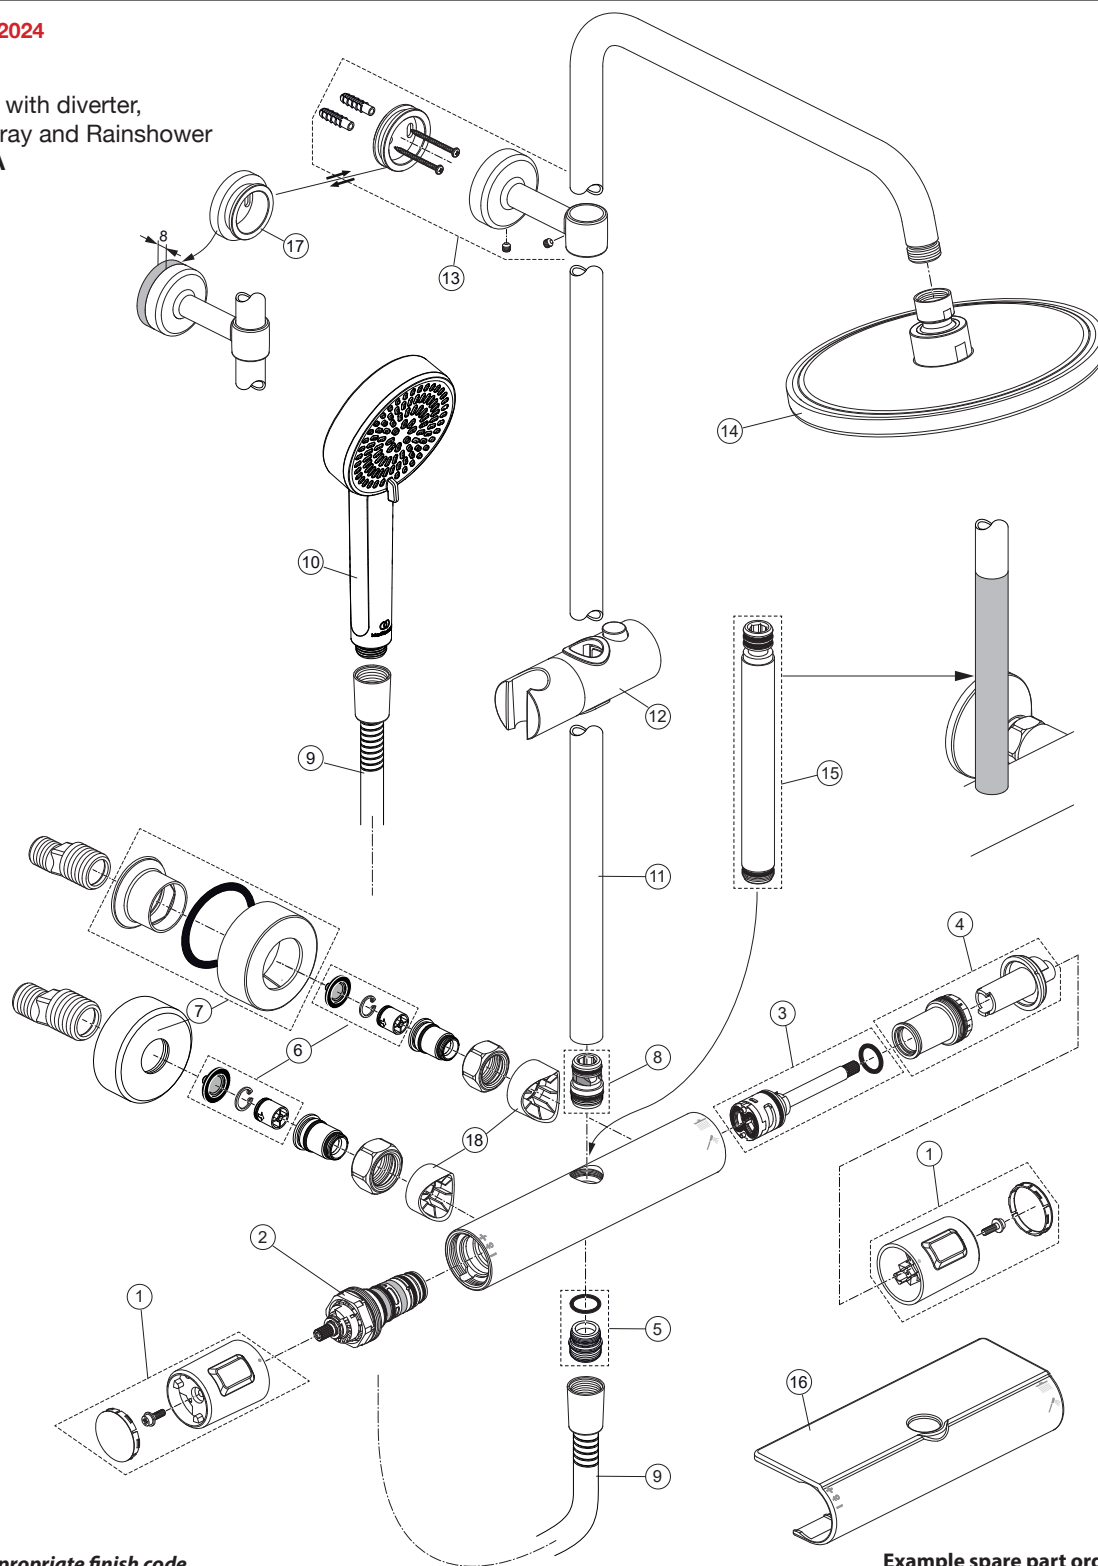

# Ceratherm T25+ A7210..

Ideal Standard

Produced from: **Jan. 2024**

Shower Thermostat with diverter,  
shower bar, handspray and Rainshower  
chrome **A7210AA**

**Replace XX with the appropriate finish code**

Chrome = AA Matt black = XG

**Example spare part order:**

**A962391AA** in Chrome

Pos.	Description	Part-Number	Qty.	Pos.	Description	Part-Number	Qty.
1	Handle cpl.	<b>A 861 370 XX</b>	1 Set	11	Shower bar 1100 mm	<b>A 861 377 XX</b>	1 pcs
2	Thermostatic Cartridge cpl.	<b>A 861 371 NU</b>	1 pcs		Shower bar 1000 mm	<b>A 861 330 XX</b>	1 pcs
3	Stop valve with diverter	<b>A 861 375 NU</b>	1 Set	12	Slider & holder f. handshr.	<b>B 960 976 XX</b>	1 Set
4	Thread ring + stopring cpl.	<b>A 861 376 NU</b>	1 Set	13	Wall fixation complete	<b>A 861 331 XX</b>	1 pcs
5	Nipple G1/2 outside cpl.	<b>A 861 374 NU</b>	1 Set	14	Headshower Ø260	<b>BD 581 XX</b>	1 pcs
6	Non-return valve	<b>A 861 372 NU</b>	1 Set	15	Extension kit 150mm long	<b>A 861 379 XX</b>	1 Set
7	Escutcheon	<b>B 960 242 AA</b>	1 pcs		Extension kit 300mm long	<b>A 861 380 XX</b>	1 Set
	Escutcheon	<b>B 961 016 XG</b>	1 Set	16	Warp over shelf	<b>A 861 383 AA</b>	1 pcs
8	Connection nipple cpl.	<b>A 861 385 NU</b>	1 Set	17	Fixing plate extension 8mm	<b>A 861 508 XX</b>	1 pcs
	Connection nipple cpl.	<b>A 861 542 XG</b>	1 Set	18	Escutcheon Ø32	<b>A 861 816 AA</b>	2 pcs
9	Shower hose 1750 mm	<b>BE 175 XX</b>	1 pcs		Escutcheon Ø37	<b>A 861 815 XG</b>	2 pcs
10	Handspray Ø100-3F-8l/min	<b>BD 580 XX</b>	1 pcs				