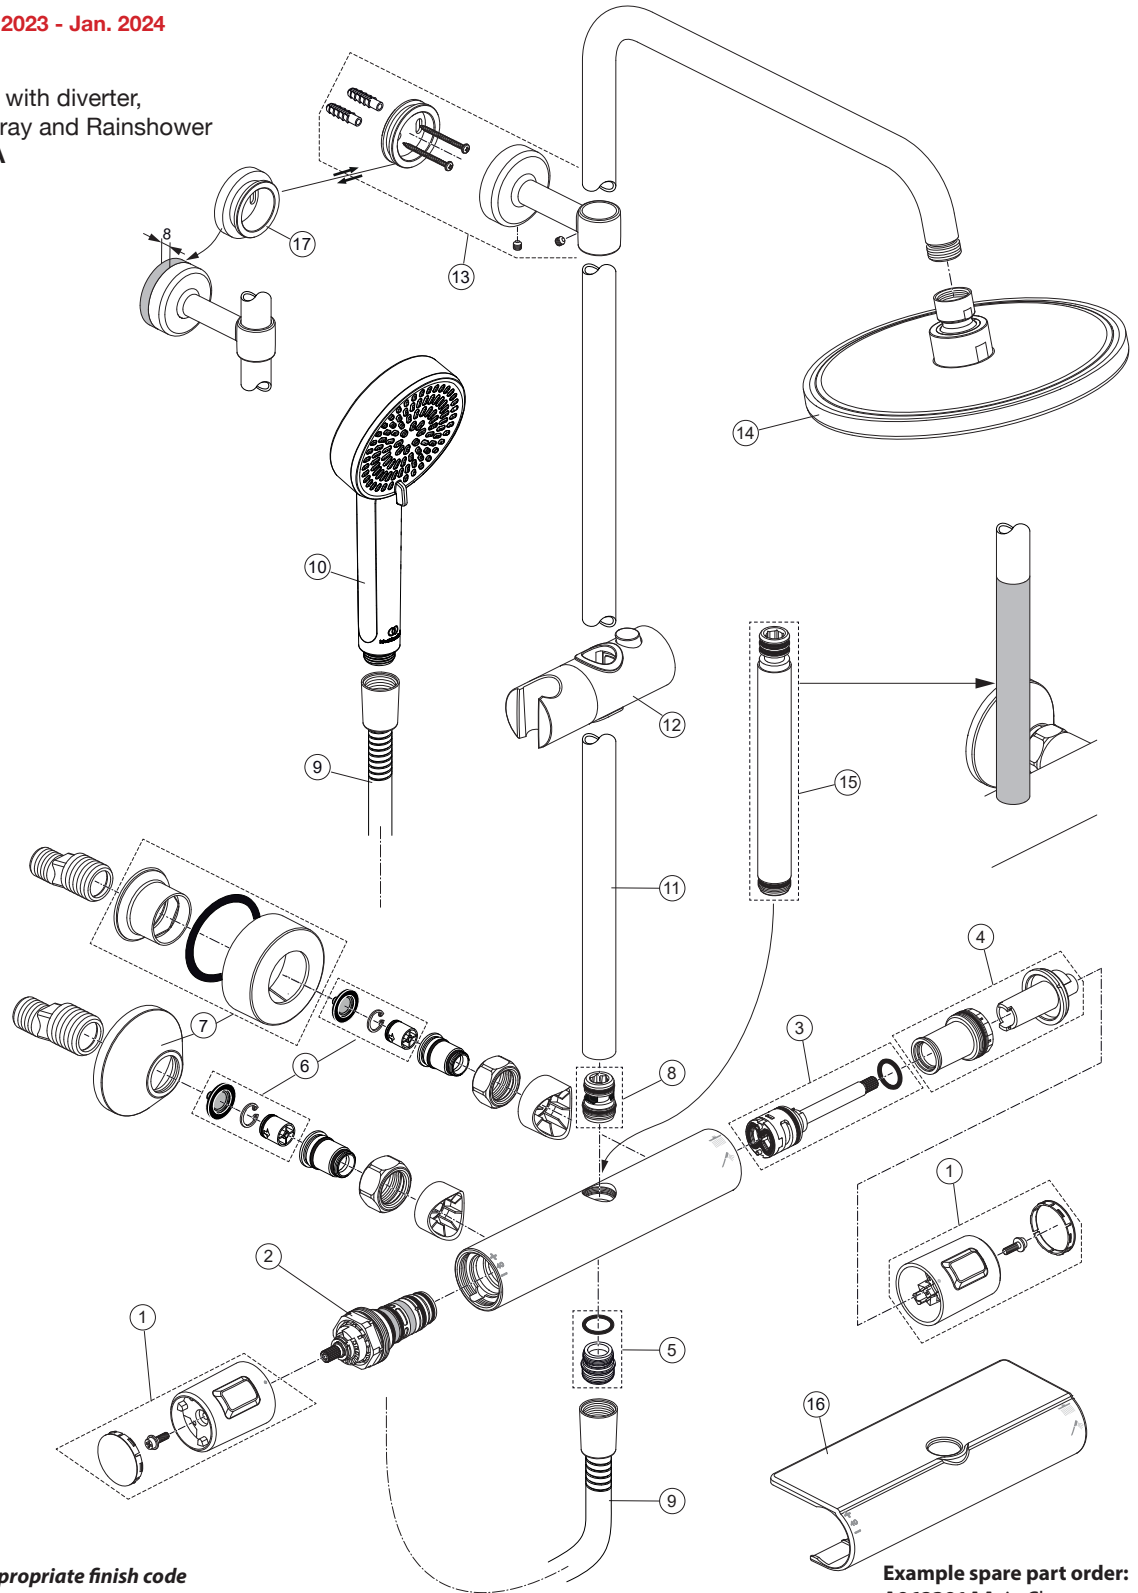

Produced from: **May. 2023 - Jan. 2024**

Shower Thermostat with diverter,
shower bar, handspray and Rainshower
chrome **A7210AA**

Replace XX with the appropriate finish code

Chrome = AA Matt black = XG

Example spare part order:

A962391AA in Chrome

Pos.	Description	Part-Number	Qty.	Pos.	Description	Part-Number	Qty.
1	Handle cpl.	A 861 370 XX	1 Set	10	Handspray Ø100-3F-8l/min	BD 580 XX	1 pcs
2	Thermostatic Cartridge cpl.	A 861 371 NU	1 pcs	11	Shower bar 1100 mm	A 861 377 XX	1 pcs
3	Stop valve with diverter	A 861 375 NU	1 Set		Shower bar 1000 mm	A 861 330 XX	1 pcs
4	Thread ring + stopring cpl.	A 861 376 NU	1 Set	12	Slider & holder f. handshr.	B 960 976 XX	1 Set
5	Nipple G1/2 outside cpl.	A 861 374 NU	1 Set	13	Wall fixation complete	A 861 331 XX	1 pcs
6	Non-return valve	A 861 372 NU	1 Set	14	Headshower Ø260	BD 581 XX	1 pcs
7	Escutcheon	A 960 914 AA	1 pcs	15	Extension kit 150mm long	A 861 379 XX	1 Set
	Escutcheon	B 961 016 XG	1 pcs		Extension kit 300mm long	A 861 380 XX	1 Set
8	Connection nipple cpl.	A 861 385 NU	1 Set	16	Warp over shelf	A 861 383 AA	1 pcs
		A 861 542 XG	1 Set	17	Fixing plate extension 8mm	A 861 508 XX	1 pcs
9	Shower hose 1750 mm	BE 175 XX	1 pcs				

*Universal set (not all parts needed)