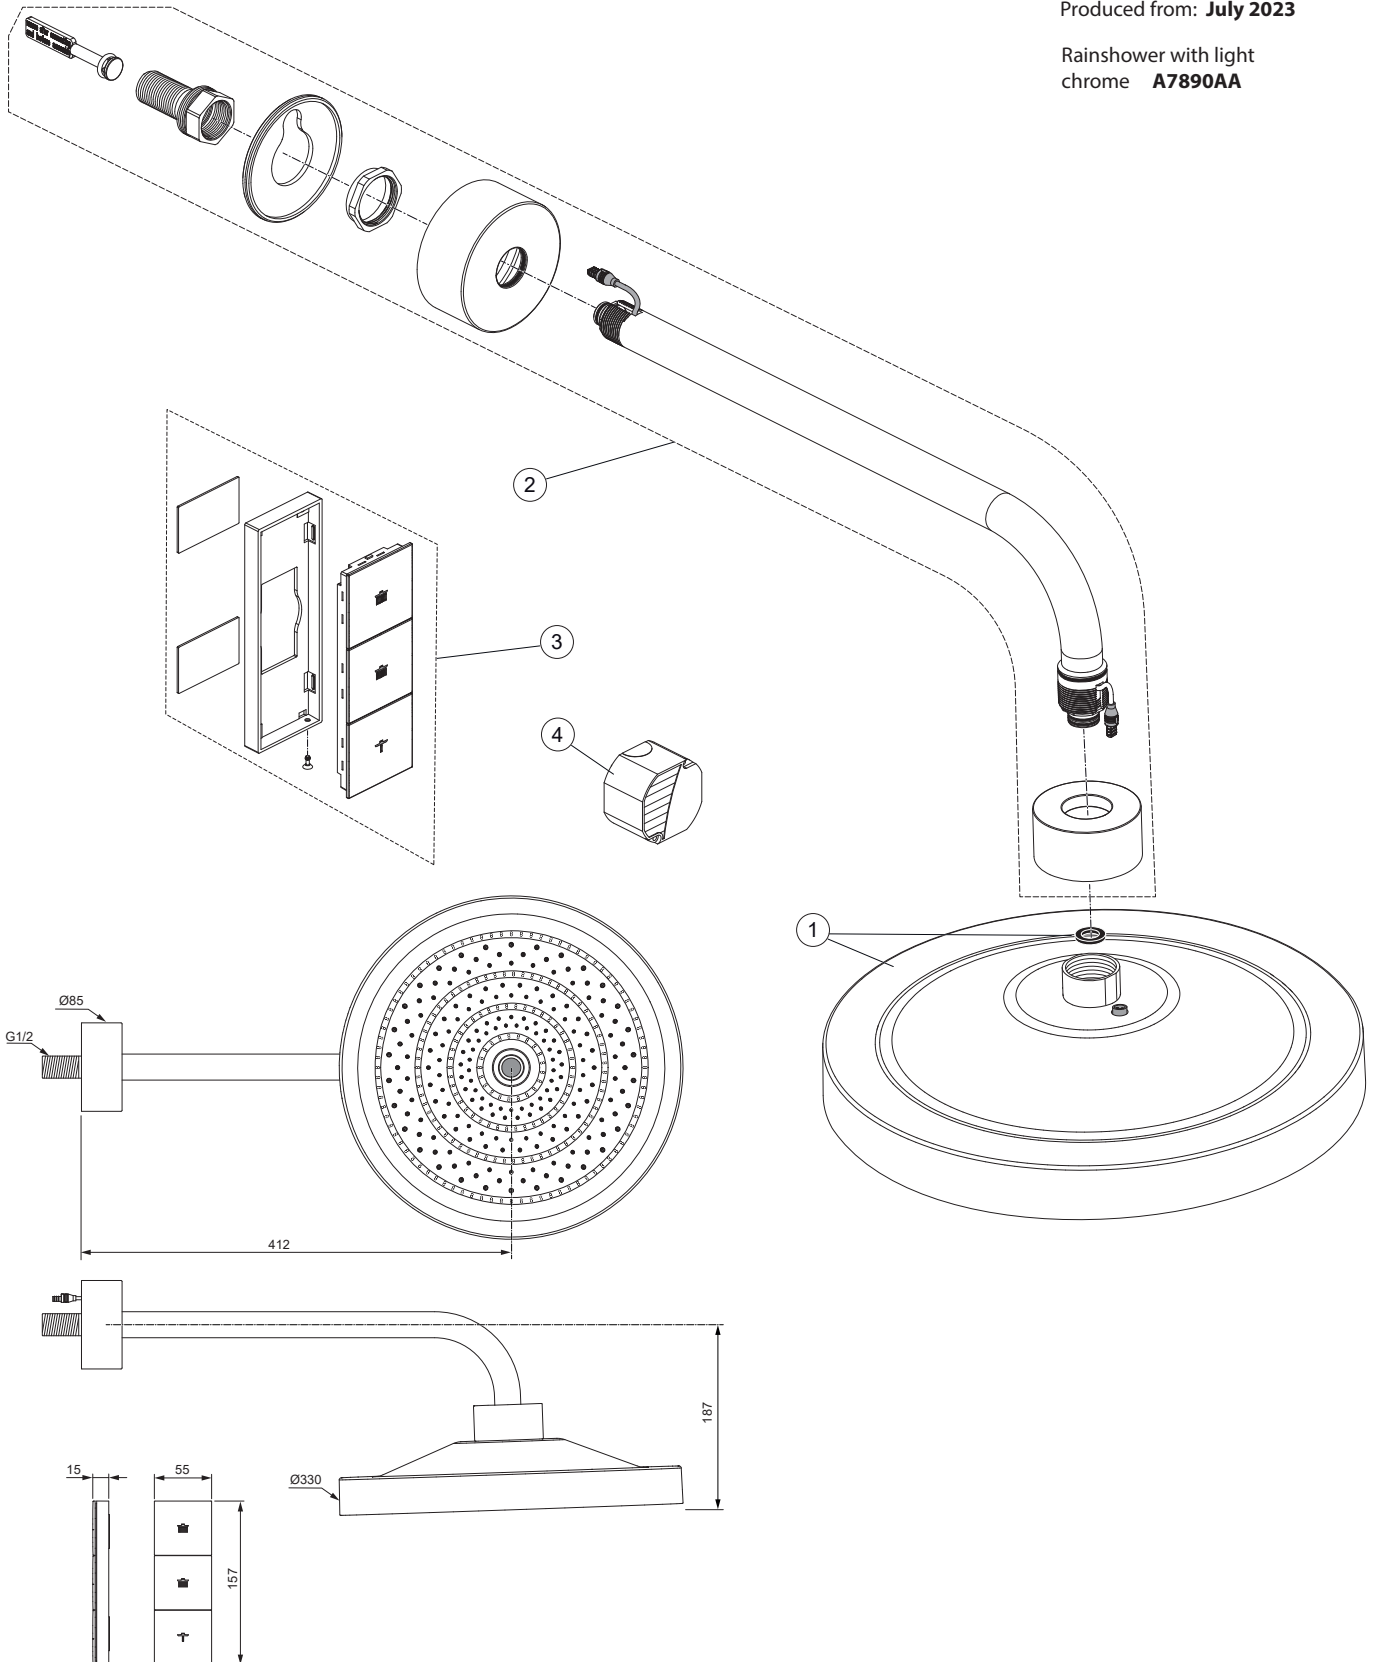

Produced from: **July 2023**

Rainshower with light
chrome **A7890AA**

Replace XX with the appropriate finish code

Chrome = AA Silver Storm = GN Gold = A2 Magnetic Grey = A5 Silk Black = XG

Example spare part order:
A 861 705 AA in Chrome

Pos.	Description	Part-Number	Qty.	Pos.	Description	Part-Number	Qty.
1	Headshower 1Func. Ø330 mm	A 861 735 XX	1 Set				
2	Pipe bend with cable + fixation	A 861 731 XX	1 Set				
3	Remote control	A 861 733 XX	1 Set				
4	AC-Adapter 24V DC / 0,7A	A 861 817 NU	1 pcs				