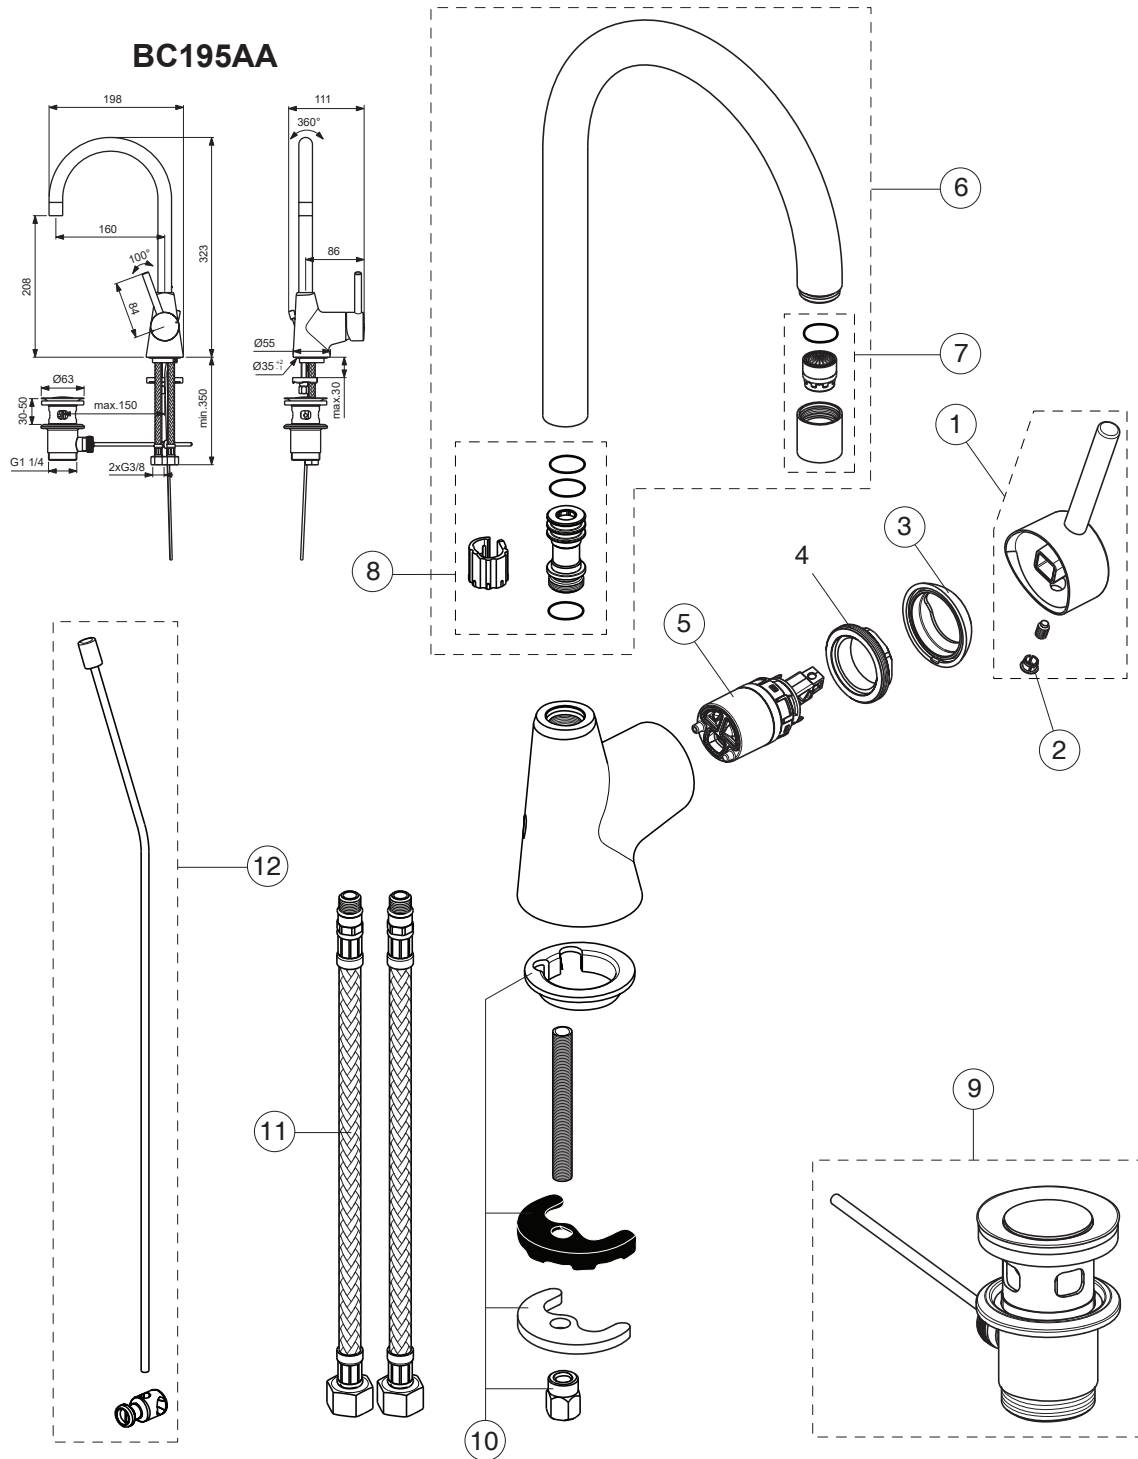

Ideal Standard

Produced from: Jan.2023

CERALINE

Pos.	Signify	Spare parts-Nr.	Quantity	Pos.	Signify	Spare parts-Nr.	Quantity
1	Lever,w/logo-set	B961708XX	1 Pcs.				
2	Block cap	A961157XX	1 Pcs.				
3	Cover cap	A861080XX	1 Pcs.				
4	Cartridge Ø28mm	A861397NU	1 Pcs.				
5	Tub.spout R160	B961525XX	1 Pcs.				
6	Aerator M18x1-5 l/min	A860998XX	1 Pcs.				
7	Sealing set for tub.spout	B960839NU	1 Set				
8	Pop-up drain ass.	A962991XX	1 Pcs.				
9	Connecting set	B964894NU	1 Set				
10	Fl.pexhose G3/8,L445mm	B960535NU	1 Pcs.				
11	Pop up waste-compl.	B960900XX	1 Set				

CERALINE

Ideal Standard

Produced from: June 2022

Pos.	Signify	Spare parts-Nr.	Quantity	Pos.	Signify	Spare parts-Nr.	Quantity
1	Lever, w/logo-set	B961708AA	1 Pcs.				
2	Block cap	A961157AA	1 Pcs.				
3	Cover cap	A861080XX	1 Pcs.				
4	Screw M36x1		1 Pcs.				
5	Cartridge Ø28mm	A861397NU	1 Pcs.				
6	Tub.spout R160	B961525AA	1 Pcs.				
7	Aerator M18x1-5 l/min	A860998AA	1 Pcs.				
8	Sealing set for tub.spout	B960839NU	1 Set				
9	Pop-up drain ass.	A962991AA	1 Pcs.				
10	Connecting set	B964894NU	1 Set				
11	Flex pexhose G3/8-M10x1/L445mm	A963600NU	1 Pcs.				
12	Pop up waste-compl.	B960900AA	1 Set				

Ideal Standard

Produced from: January 2021

CERALINE

Pos.	Signify	Spare parts-Nr.	Quantity	Pos.	Signify	Spare parts-Nr.	Quantity
1	Lever,w/logo-set	B961708AA	1 Pcs.				
2	Block cap	A961157AA	1 Pcs.				
3	Cover cap	A861080XX	1 Pcs.				
4	Screw M36x1		1 Pcs.				
5	Cartridge Ø28mm	A861397NU	1 Pcs.				
6	Tub.spout R160	B961525AA	1 Pcs.				
7	Aerator M18x1-5 l/min	A860998AA	1 Pcs.				
8	Sealing set for tub.spout	B960839NU	1 Set				
9	Pop-up drain ass.	A962991AA	1 Pcs.				
10	Connecting set	B964894NU	1 Set				
11	Flex pexhose G3/8-M10x1/L445mm	A963600NU	1 Pcs.				
12	Pop up waste-compl.	B961384AA	1 Set				