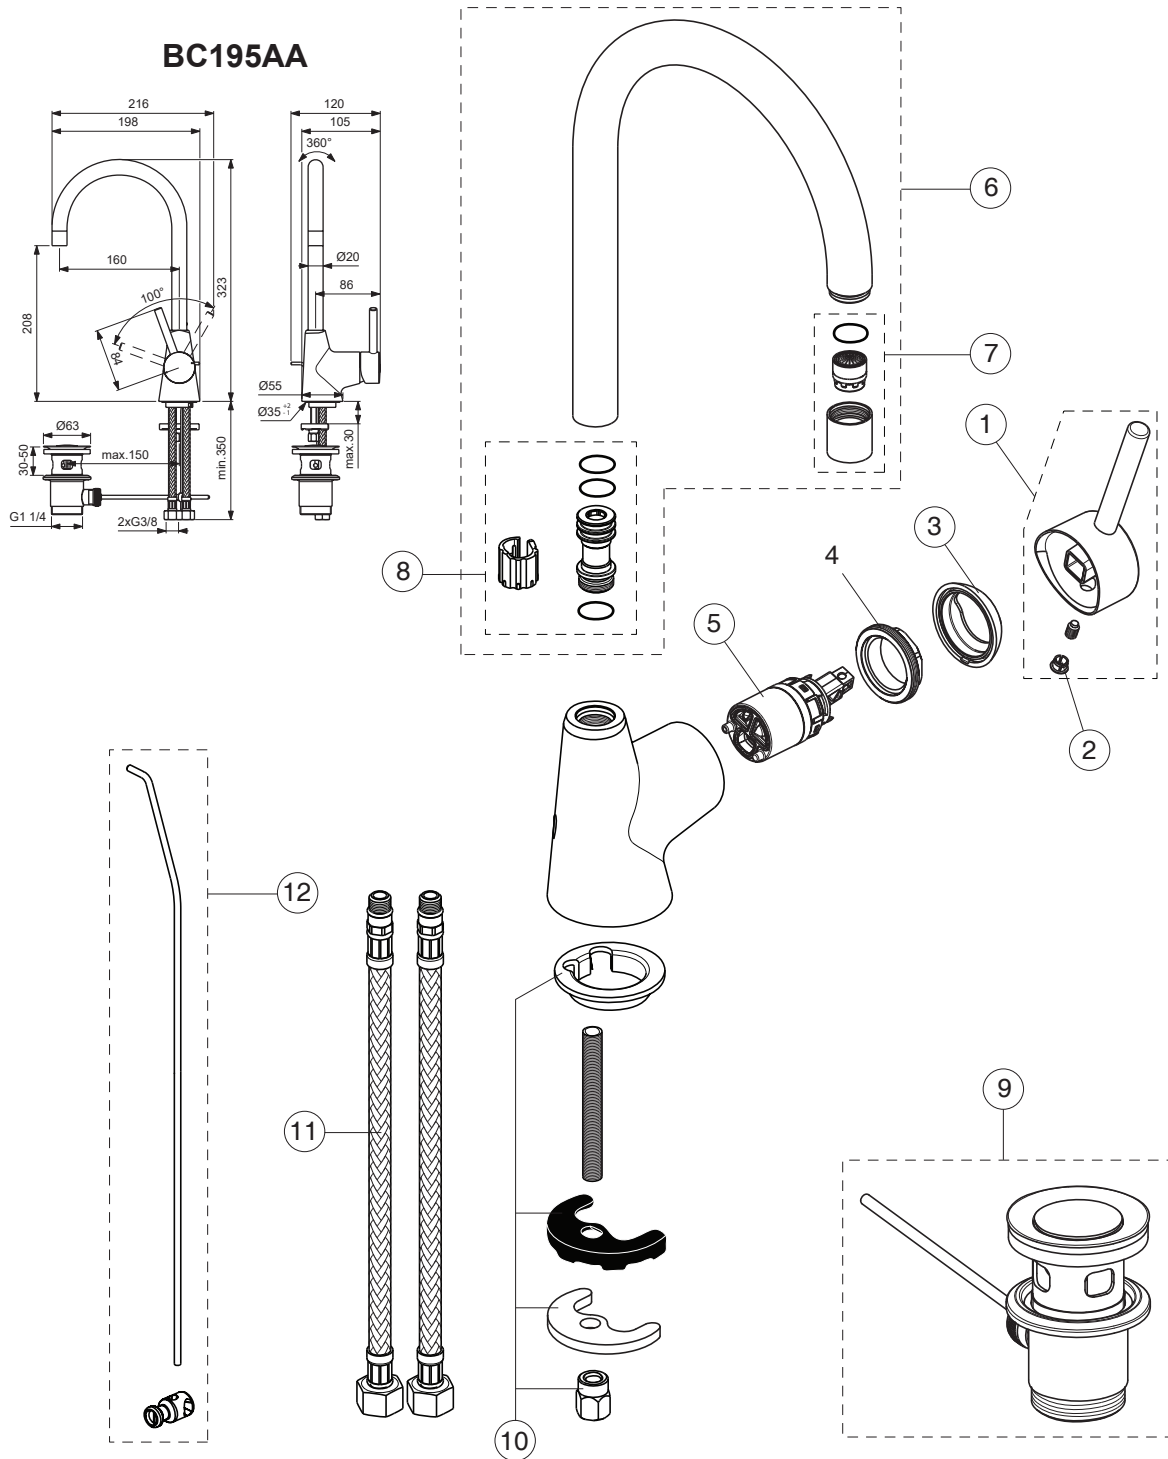

Ideal Standard

Produced from: Jan.2023

CERALINE

Pos.	Signify	Spare parts-Nr.	Quantity	Pos.	Signify	Spare parts-Nr.	Quantity
1	Lever,w/logo-set	B961708XX	1 Pcs.				
2	Block cap	A961157XX	1 Pcs.				
3	Cover cap	A861080XX	1 Pcs.				
4	Cartridge Ø28mm	A861397NU	1 Pcs.				
5	Tub.spout R160	B961525XX	1 Pcs.				
6	Aerator M18x1-5 l/min	A860998XX	1 Pcs.				
7	Sealing set for tub.spout	B960839NU	1 Set				
8	Pop-up drain ass.	A962991XX	1 Pcs.				
9	Connecting set	B964894NU	1 Set				
10	Fl.pexhose G3/8,L445mm	B960535NU	1 Pcs.				
11	Pop up waste-compl.	B960900XX	1 Set				

CERALINE

Ideal Standard

Produced from: June 2022

Pos.	Signify	Spare parts-Nr.	Quantity	Pos.	Signify	Spare parts-Nr.	Quantity
1	Lever, w/logo-set	B961708AA	1 Pcs.				
2	Block cap	A961157AA	1 Pcs.				
3	Cover cap	A861080XX	1 Pcs.				
4	Screw M36x1		1 Pcs.				
5	Cartridge Ø28mm	A861397NU	1 Pcs.				
6	Tub.spout R160	B961525AA	1 Pcs.				
7	Aerator M18x1-5 l/min	A860998AA	1 Pcs.				
8	Sealing set for tub.spout	B960839NU	1 Set				
9	Pop-up drain ass.	A962991AA	1 Pcs.				
10	Connecting set	B964894NU	1 Set				
11	Flex pexhose G3/8-M10x1/L445mm	A963600NU	1 Pcs.				
12	Pop up waste-compl.	B960900AA	1 Set				

Ideal Standard

Produced from: January 2021

CERALINE

Pos.	Signify	Spare parts-Nr.	Quantity	Pos.	Signify	Spare parts-Nr.	Quantity
1	Lever,w/logo-set	B961708AA	1 Pcs.				
2	Block cap	A961157AA	1 Pcs.				
3	Cover cap	A861080XX	1 Pcs.				
4	Screw M36x1		1 Pcs.				
5	Cartridge Ø28mm	A861397NU	1 Pcs.				
6	Tub.spout R160	B961525AA	1 Pcs.				
7	Aerator M18x1-5 l/min	A860998AA	1 Pcs.				
8	Sealing set for tub.spout	B960839NU	1 Set				
9	Pop-up drain ass.	A962991AA	1 Pcs.				
10	Connecting set	B964894NU	1 Set				
11	Flex pexhose G3/8-M10x1/L445mm	A963600NU	1 Pcs.				
12	Pop up waste-compl.	B961384AA	1 Set				