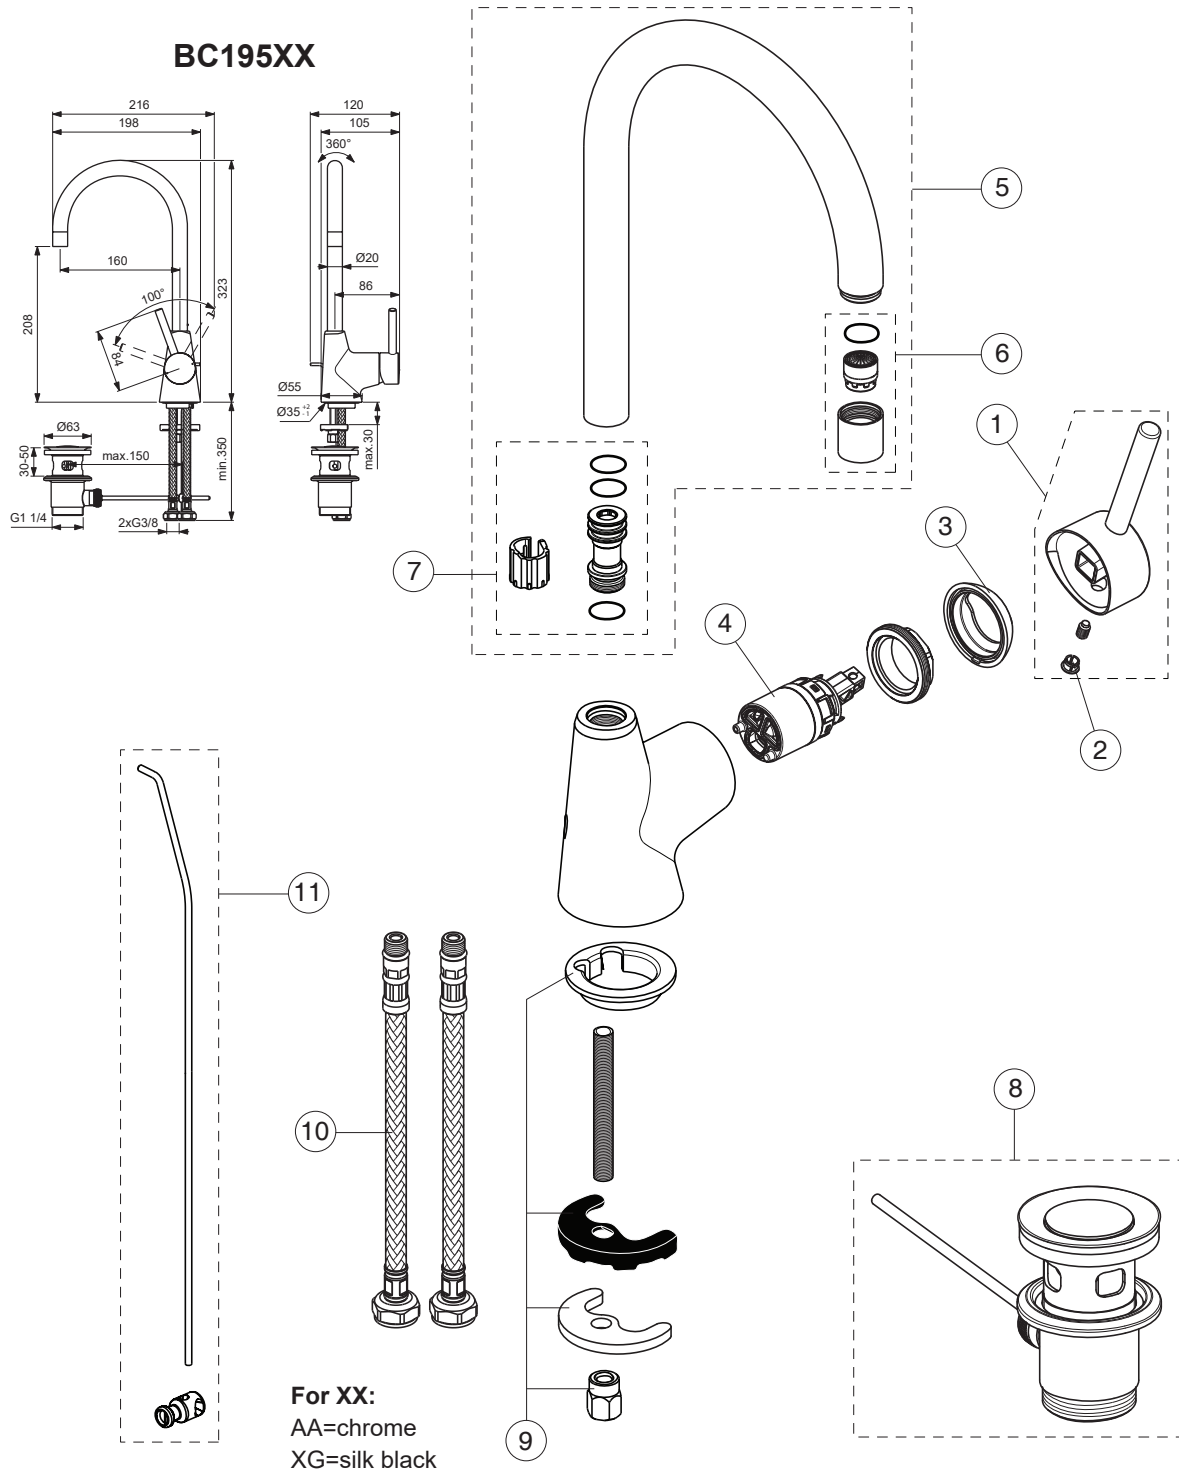

Ideal Standard

Produced from: Jan.2024

CERALINE

Pos.	Signify	Spare parts-Nr.	Quantity	Pos.	Signify	Spare parts-Nr.	Quantity
1	Lever,w/logo-set	B961708XX	1 Pcs.				
2	Block cap	A961157XX	1 Pcs.				
3	Cover cap	A861080XX	1 Pcs.				
4	Cartridge Ø28mm	A861397NU	1 Pcs.				
5	Tub.spout R160	B961525XX	1 Pcs.				
6	Aerator M18x1-5 l/min	A860998XX	1 Pcs. (for BC195XG)				
6	Aerator M18x1-3.8 L/min	A860985NU	1 Pcs. (for BC195AA)				
7	Sealing set for tub.spout	B960839NU	1 Set				
8	Pop-up drain ass.	A962991XX	1 Pcs. (for BC195XG)				
		B960853XX	1 Pcs. (for BC195AA)				
9	Connecting set	B964894NU	1 Set				
10	Fl.pexhose G3/8,L445mm	B960535NU	1 Pcs.				
11	Pop up waste-compl.	B960900XX	1 Set				

Ideal Standard

Produced from: Jan.2023

CERALINE

Pos.	Signify	Spare parts-Nr.	Quantity	Pos.	Signify	Spare parts-Nr.	Quantity
1	Lever,w/logo-set	B961708XX	1 Pcs.				
2	Block cap	A961157XX	1 Pcs.				
3	Cover cap	A861080XX	1 Pcs.				
4	Cartridge Ø28mm	A861397NU	1 Pcs.				
5	Tub.spout R160	B961525XX	1 Pcs.				
6	Aerator M18x1-5 l/min	A860998XX	1 Pcs.				
7	Sealing set for tub.spout	B960839NU	1 Set				
8	Pop-up drain ass.	A962991XX	1 Pcs.				
9	Connecting set	B964894NU	1 Set				
10	Fl.pexhose G3/8,L445mm	B960535NU	1 Pcs.				
11	Pop up waste-compl.	B960900XX	1 Set				

CERALINE

Ideal Standard

Produced from: June 2022

Pos.	Signify	Spare parts-Nr.	Quantity	Pos.	Signify	Spare parts-Nr.	Quantity
1	Lever, w/logo-set	B961708AA	1 Pcs.				
2	Block cap	A961157AA	1 Pcs.				
3	Cover cap	A861080XX	1 Pcs.				
4	Screw M36x1		1 Pcs.				
5	Cartridge Ø28mm	A861397NU	1 Pcs.				
6	Tub.spout R160	B961525AA	1 Pcs.				
7	Aerator M18x1-5 l/min	A860998AA	1 Pcs.				
8	Sealing set for tub.spout	B960839NU	1 Set				
9	Pop-up drain ass.	A962991AA	1 Pcs.				
10	Connecting set	B964894NU	1 Set				
11	Flex pexhose G3/8-M10x1/L445mm	A963600NU	1 Pcs.				
12	Pop up waste-compl.	B960900AA	1 Set				