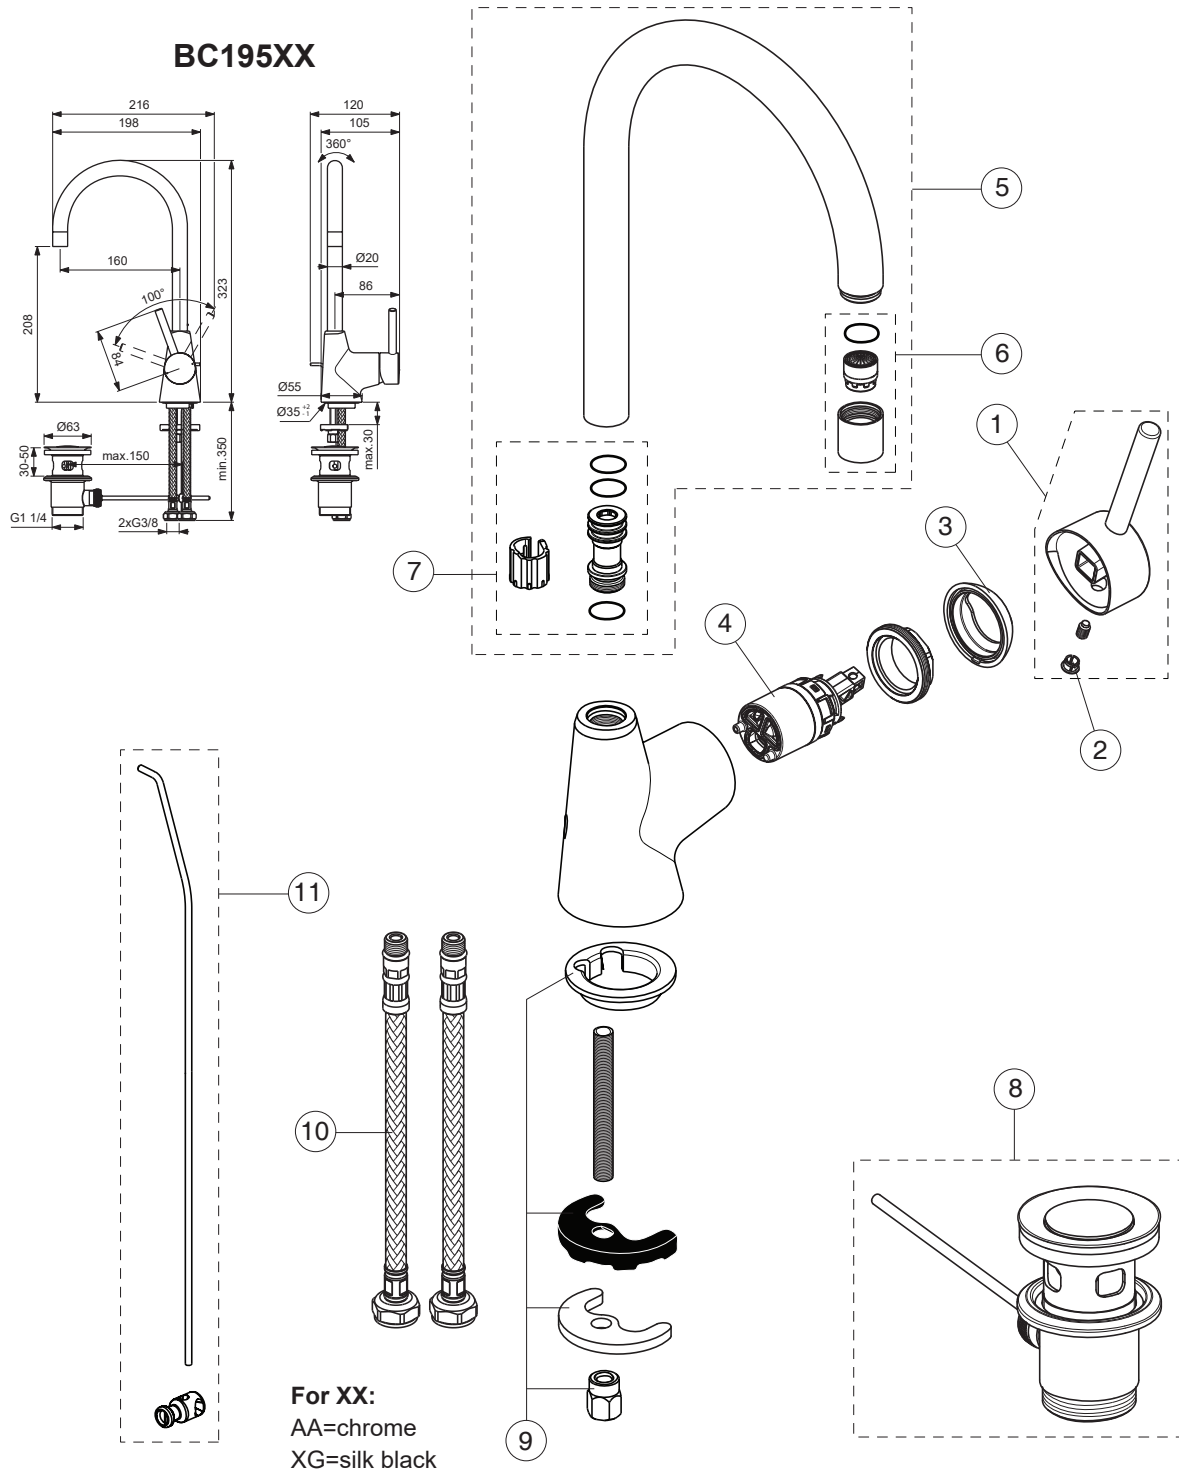

Ideal Standard

Produced from: Jan.2024

CERALINE

Pos.	Signify	Spare parts-Nr.	Quantity	Pos.	Signify	Spare parts-Nr.	Quantity
1	Lever,w/logo-set	B961708XX	1 Pcs.				
2	Block cap	A961157XX	1 Pcs.				
3	Cover cap	A861080XX	1 Pcs.				
4	Cartridge Ø28mm	A861397NU	1 Pcs.				
5	Tub.spout R160	B961525XX	1 Pcs.				
6	Aerator M18x1-5 l/min	A860998XX	1 Pcs. (for BC195XG)				
6	Aerator M18x1-3.8 L/min	A860985NU	1 Pcs. (for BC195AA)				
7	Sealing set for tub.spout	B960839NU	1 Set				
8	Pop-up drain ass.	A962991XX	1 Pcs. (for BC195XG)				
		B960853XX	1 Pcs. (for BC195AA)				
9	Connecting set	B964894NU	1 Set				
10	Fl.pexhose G3/8,L445mm	B960535NU	1 Pcs.				
11	Pop up waste-compl.	B960900XX	1 Set				

Ideal Standard

Produced from: Jan.2023

CERALINE

Pos.	Signify	Spare parts-Nr.	Quantity	Pos.	Signify	Spare parts-Nr.	Quantity
1	Lever,w/logo-set	B961708XX	1 Pcs.				
2	Block cap	A961157XX	1 Pcs.				
3	Cover cap	A861080XX	1 Pcs.				
4	Cartridge Ø28mm	A861397NU	1 Pcs.				
5	Tub.spout R160	B961525XX	1 Pcs.				
6	Aerator M18x1-5 l/min	A860998XX	1 Pcs.				
7	Sealing set for tub.spout	B960839NU	1 Set				
8	Pop-up drain ass.	A962991XX	1 Pcs.				
9	Connecting set	B964894NU	1 Set				
10	Fl.pexhose G3/8,L445mm	B960535NU	1 Pcs.				
11	Pop up waste-compl.	B960900XX	1 Set				

CERALINE

Ideal Standard

Produced from: June 2022

Pos.	Signify	Spare parts-Nr.	Quantity	Pos.	Signify	Spare parts-Nr.	Quantity
1	Lever, w/logo-set	B961708AA	1 Pcs.				
2	Block cap	A961157AA	1 Pcs.				
3	Cover cap	A861080XX	1 Pcs.				
4	Screw M36x1		1 Pcs.				
5	Cartridge Ø28mm	A861397NU	1 Pcs.				
6	Tub.spout R160	B961525AA	1 Pcs.				
7	Aerator M18x1-5 l/min	A860998AA	1 Pcs.				
8	Sealing set for tub.spout	B960839NU	1 Set				
9	Pop-up drain ass.	A962991AA	1 Pcs.				
10	Connecting set	B964894NU	1 Set				
11	Flex pexhose G3/8-M10x1/L445mm	A963600NU	1 Pcs.				
12	Pop up waste-compl.	B960900AA	1 Set				