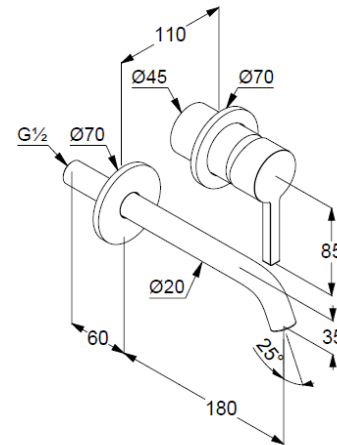

trim set without pre-installation set

for pre-installation set KLUDI Ref.: 38242

solid lever, metal

aerator, S-Pointer M18,5 PCA

flow rate at 3 bar 4,5 l/min.

fixed spout

EU taxonomy: max. 6 l/min. -

Substantial Contribution (SC) possible

### Produktabbildung/ Product picture

### Maßzeichnung/ Dimensional drawing