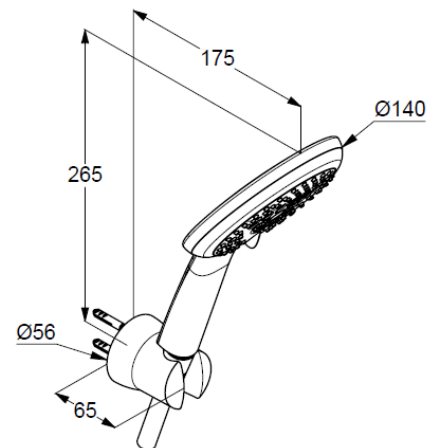

hand shower 3 S  
3 spray pattern  
Volumen/booster/smooth  
with cleaning system  
connection G½  
sieve seal

shower hose  
plastic coated  
with metal-effect  
with conical nuts  
anti twist  
G½ x G½ x 1250mm

### Maßzeichnung/ Dimensional drawing