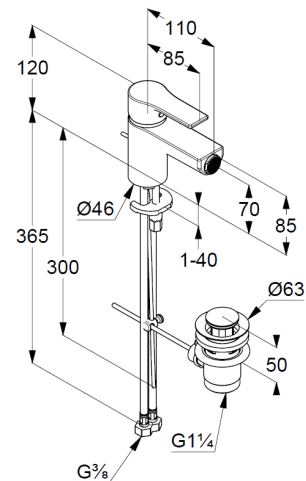

Technische Daten/ Technical Data

KLUDI ZENTA SL
single lever bidet mixer
DN 15

Ref.:
485300565

Finishes:
05 chrome

Product description
Manufacturer KLUDI GmbH & Co. KG
Typ: KLUDI ZENTA SL
single lever bidet mixer
Ref.: 485300565

bidet mixer
single lever mixer
1-hole mounted
solid handle, metal
S- Pointer M24
ceramic cartridge with hot water safety device
flow rate at 3 bar 6 l/min.
flexible hoses G $\frac{3}{8}$ DVGW approved
rapid installation set
pop up waste G1 $\frac{1}{4}$ metal

Produktabbildung/ Product picture

Maßzeichnung/ Dimensional drawing

Durchfluss/ Flow rate