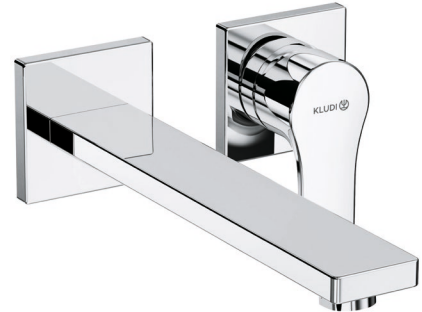

Technische Daten/ Technical Data

KLUDI Zenta
concealed single lever basin mixer
DN 15

Ref.:
482450565

Finishes:
05 chrome

Product description
Manufacturer KLUDI GmbH & Co. KG
Typ: KLUDI Zenta
concealed single lever basin mixer
projection 230mm
Ref.: 482450565

wall mounted basin mixer
concealed 2-hole basin mixer
single lever mixer
trim set without pre-installation set
pre installation set KLUDI Ref.: 38242
in-wall-installation
vertical wall mounted
solid lever, metal
aerator, S-Pointer M24
flow rate at 3 bar 7 l/min.
fixed spout

Produktabbildung/ Product picture