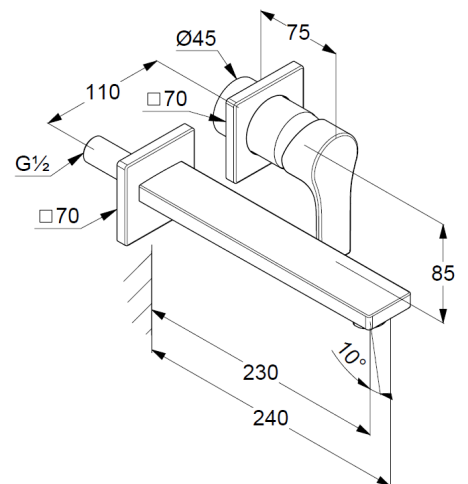

## Technische Daten/ Technical Data

KLUDI Zenta  
concealed single lever basin mixer  
DN 15

Ref.:  
482450565

Finishes:  
05 chrome

Product description  
Manufacturer KLUDI GmbH & Co. KG  
Typ: KLUDI Zenta  
concealed single lever basin mixer  
projection 230mm  
Ref.: 482450565

wall mounted basin mixer  
concealed 2-hole basin mixer  
single lever mixer  
trim set without pre-installation set  
pre installation set KLUDI Ref.: 38242  
in-wall-installation  
vertical wall mounted  
solid lever, metal  
aerator, S-Pointer M24  
flow rate at 3 bar 7 l/min.  
fixed spout

### Maßzeichnung/ Dimensional drawing