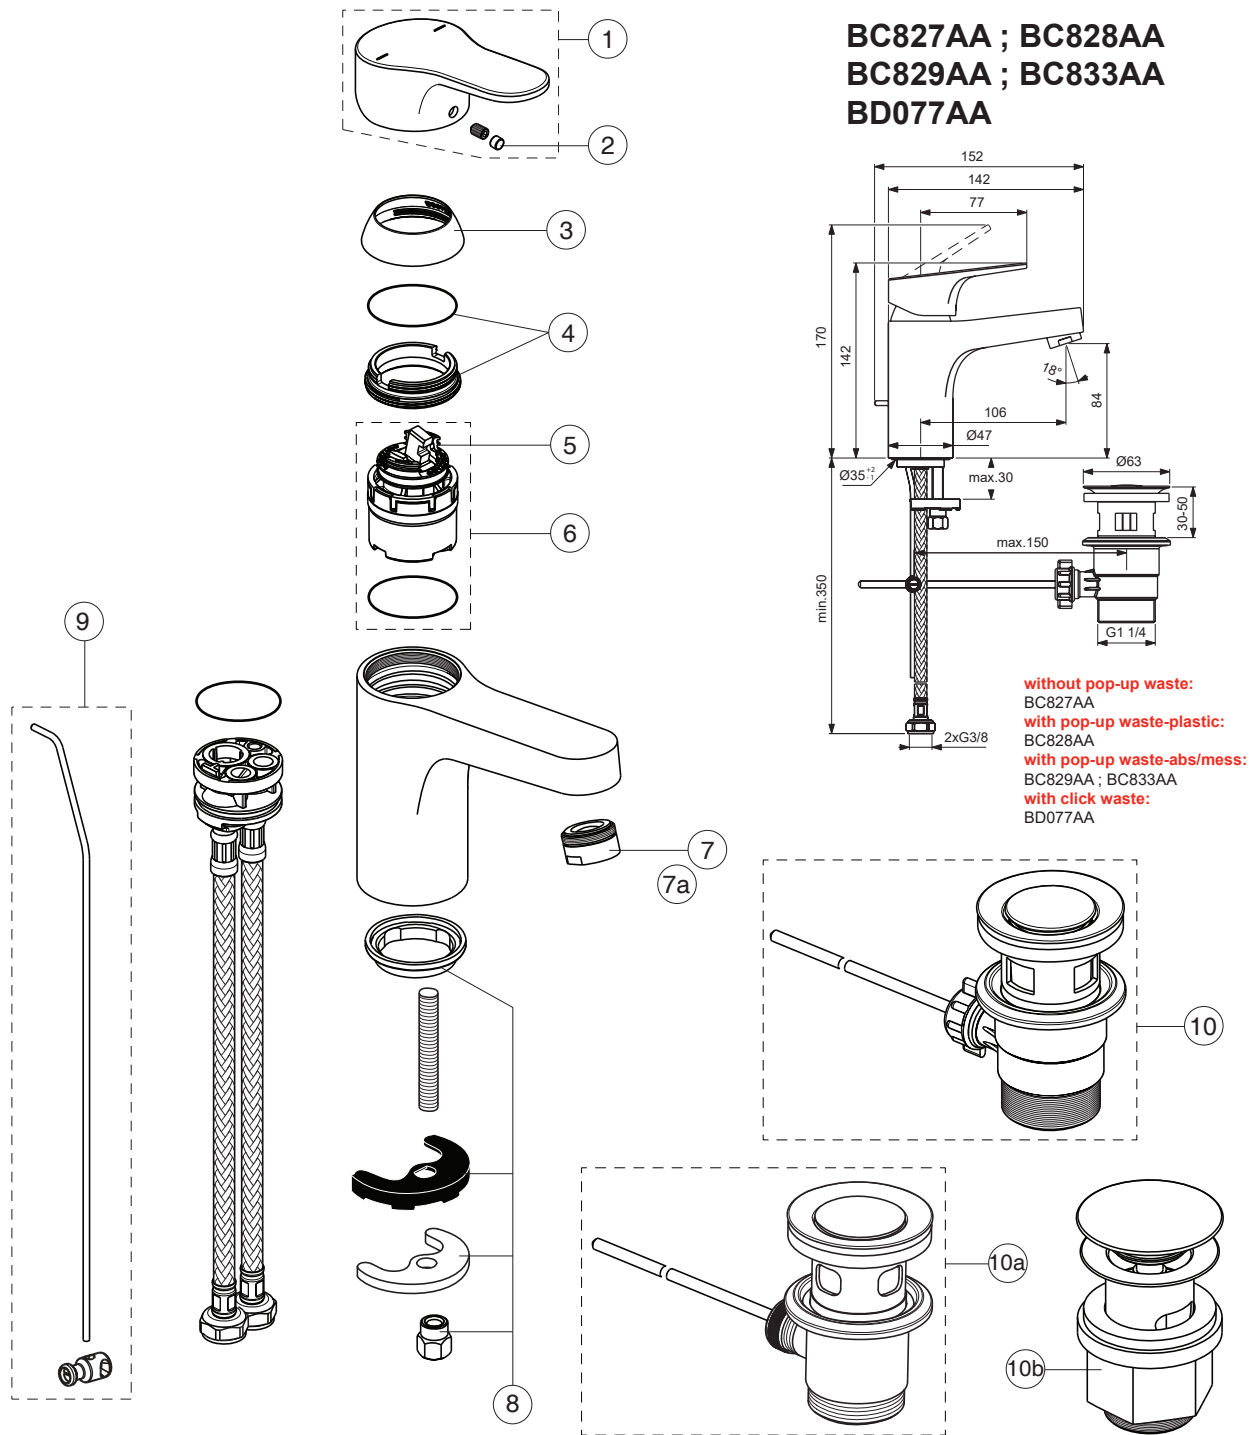

# CERABASE

**BC827AA ; BC828AA  
BC829AA ; BC833AA  
BD077AA**

**without pop-up waste:**  
BC827AA  
**with pop-up waste-plastic:**  
BC828AA  
**with pop-up waste-abs/mess:**  
BC829AA ; BC833AA  
**with click waste:**  
BD077AA

Pos.	Signify	Spare parts-Nr.	Quantity	Pos.	Signify	Spare parts-Nr.	Quantity
1	Lever	B961852AA	1 Set				
2	Rubber button	A963751NU	1 Pcs.				
3	Cap M38x1.5	B961373AA	1 Pcs.				
4	Screw M38x1.5	B961374NU	1 Set				
5	Hot limit stop	A861181NU	1 Pcs.				
6	Cartridge Ø38mm	B961491NU*	1 Set				
7	Aerator M24x1-3.8 L/min	B960883AA	1 Pcs.				
8	Fixation set	A964520NU	1 Set				
9	Pull-up rod-compl.	B960900AA	1 Set				
10	Pop-up waste-plastic	B964550AA	1 Pcs.				
	Pop-up waste-abs/mess.	B960853AA	1 Pcs.				
10a	Click waste plastic	B961705AA	1 Pcs.				

# CERABASE

**BC827AA ; BC828AA  
BC829AA ; BC833AA  
BD077AA**

**without pop-up waste:**  
BC827AA  
BC828AA  
**with pop-up waste-plastic:**  
BC829AA ; BC833AA  
**with click waste:**  
BD077AA

Pos.	Signify	Spare parts-Nr.	Quantity	Pos.	Signify	Spare parts-Nr.	Quantity
1	Lever	B961852AA	1 Set				
2	Rubber button	A963751NU	1 Pcs.				
3	Cap M38x1.5	B961373AA	1 Pcs.				
4	Screw M38x1.5	B961374NU	1 Set				
5	Hot limit stop	A861181NU	1 Pcs.				
6	Cartridge Ø38mm	A861156NU*	1 Set				
7	Aerator M24x1-5 l/min	B960754AA	1 Pcs.				
7a	Aerator M24x1-1G/min	B960883AA**	1 Pcs.				
8	Fixation set	A964520NU	1 Set				
9	Pull-up rod-compl.	B960900AA	1 Set				
10	Pop-up waste-plastic	B964550AA	1 Pcs.				
10a	Pop-up drain ass.	A962991AA	1 Pcs.				
10b	Click waste plastic	B961705AA	1 Pcs.				

\*Universal set (not all parts needed) \*\* for BC833AA