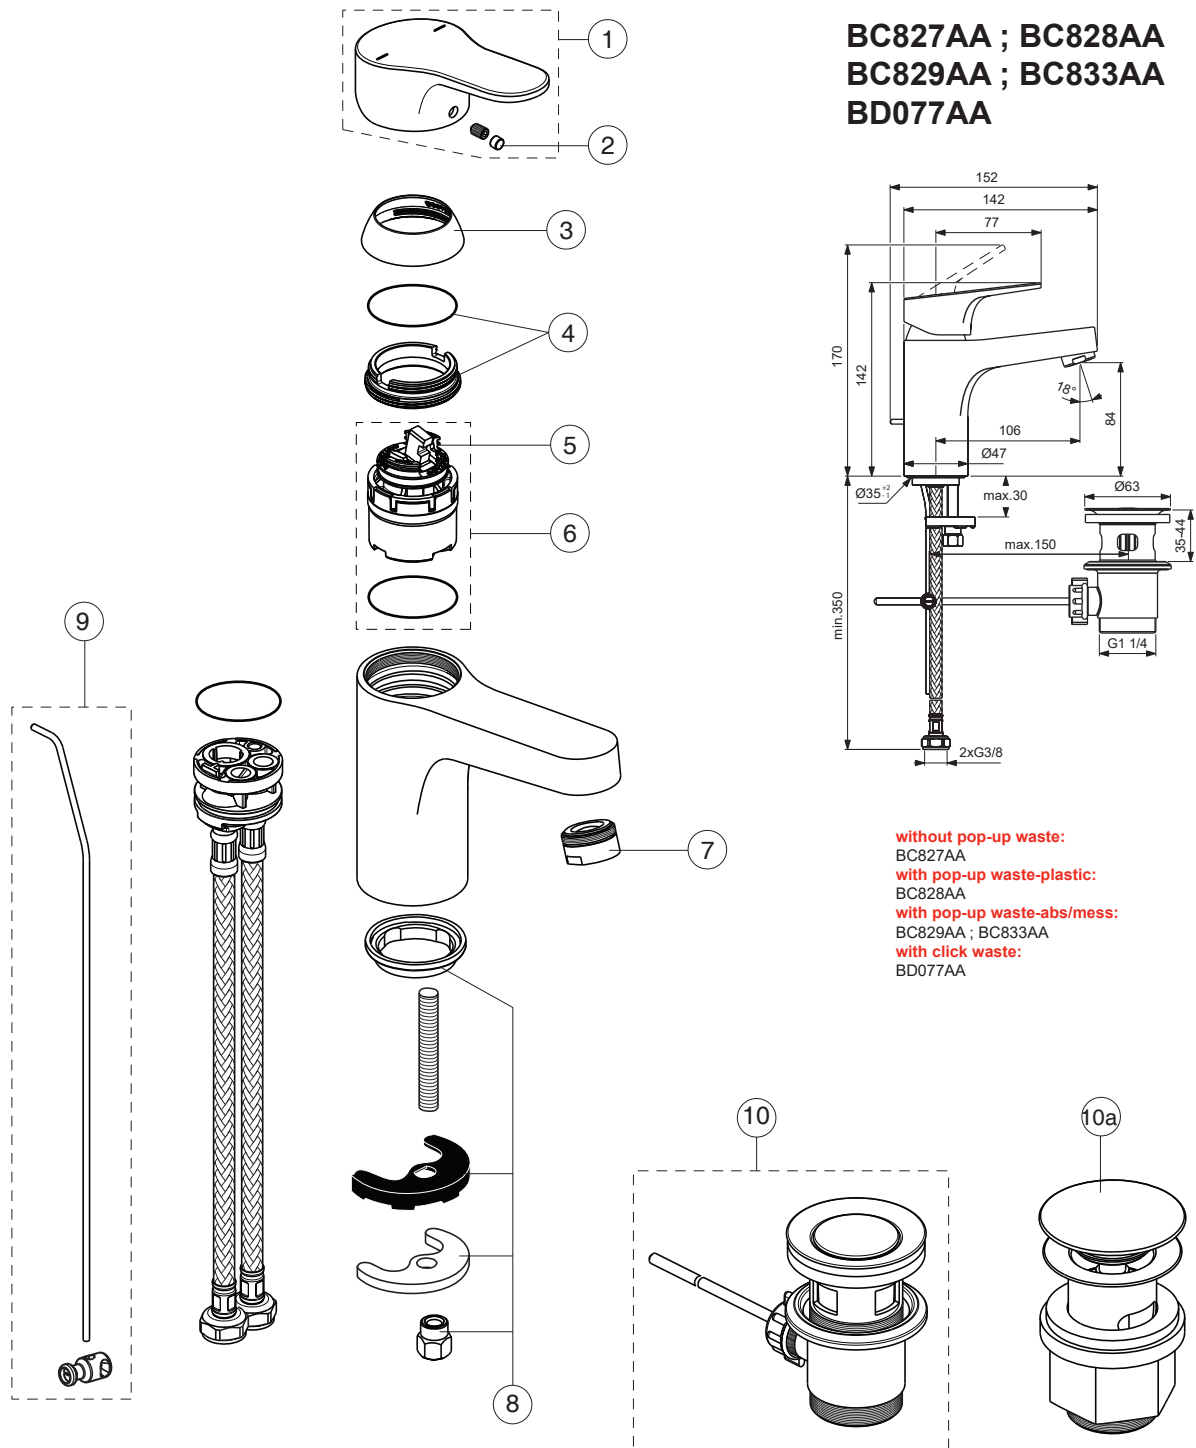

# CERABASE

**BC827AA ; BC828AA  
BC829AA ; BC833AA  
BD077AA**

**without pop-up waste:**  
BC827AA  
**with pop-up waste-plastic:**  
BC828AA  
**with pop-up waste-abs/mess:**  
BC829AA ; BC833AA  
**with click waste:**  
BD077AA

Pos.	Signify	Spare parts-Nr.	Quantity	Pos.	Signify	Spare parts-Nr.	Quantity
1	Lever	B961852AA	1 Set				
2	Rubber button	A963751NU	1 Pcs.				
3	Cap M38x1.5	B961373AA	1 Pcs.				
4	Screw M38x1.5	B961374NU	1 Set				
5	Hot limit stop	A861181NU	1 Pcs.				
6	Cartridge Ø38mm	B961491NU*	1 Set				
7	Aerator M24x1-3.8 L/min	B960883AA	1 Pcs.				
8	Fixation set	A964520NU	1 Set				
9	Pull-up rod-compl.	B960900AA	1 Set				
10	Pop-up waste-plastic	B964550AA	1 Pcs.				
	Pop-up waste-abs/mess.	B960853AA	1 Pcs.				
10a	Click waste plastic	B961705AA	1 Pcs.				

# CERABASE

**BC827AA ; BC828AA  
BC829AA ; BC833AA  
BD077AA**

**without pop-up waste:**  
BC827AA  
BC828AA  
**with pop-up waste-plastic:**  
BC829AA ; BC833AA  
**with click waste:**  
BD077AA

Pos.	Signify	Spare parts-Nr.	Quantity	Pos.	Signify	Spare parts-Nr.	Quantity
1	Lever	B961852AA	1 Set				
2	Rubber button	A963751NU	1 Pcs.				
3	Cap M38x1.5	B961373AA	1 Pcs.				
4	Screw M38x1.5	B961374NU	1 Set				
5	Hot limit stop	A861181NU	1 Pcs.				
6	Cartridge Ø38mm	A861156NU*	1 Set				
7	Aerator M24x1-5 l/min	B960754AA	1 Pcs.				
7a	Aerator M24x1-1G/min	B960883AA**	1 Pcs.				
8	Fixation set	A964520NU	1 Set				
9	Pull-up rod-compl.	B960900AA	1 Set				
10	Pop-up waste-plastic	B964550AA	1 Pcs.				
10a	Pop-up drain ass.	A962991AA	1 Pcs.				
10b	Click waste plastic	B961705AA	1 Pcs.				