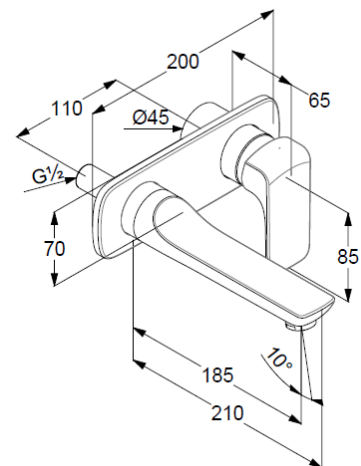

Technische Daten/ Technical Data

KLUDI AMEO
single lever basin mixer
DN 15

Ref.:
412440575

Finishes:
05 chrome

Product description
Manufacturer KLUDI GmbH & Co. KG
Typ: KLUDI AMEO
basin mixer
Ref.: 412440575

basin mixer
concealed basin mixer
single lever mixer
trim set without pre-installation set KLUDI Ref.: 38242
wall mounted
fixed spout 185mm
solid lever, metal
aerator, S-Pointer M24 PCA
flow rate at 3 bar 5 l/min.

Produktabbildung/ Product picture

Maßzeichnung/ Dimensional drawing

Durchfluss/ Flow rate