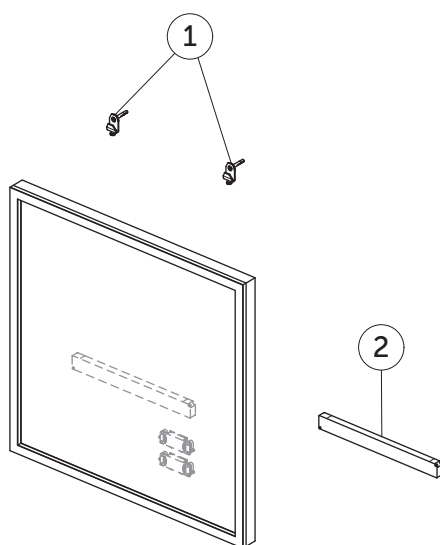

# SPARE PARTS

Black Square Mirror 600

Item	Description	Colour/Finish	Code No.	Quantity
1	Wall fixing KIT Framed Mirrors		TV71367	10
2	Transformer with connector KR_CO+TRD *		TV86267	1

\* Transformer type: