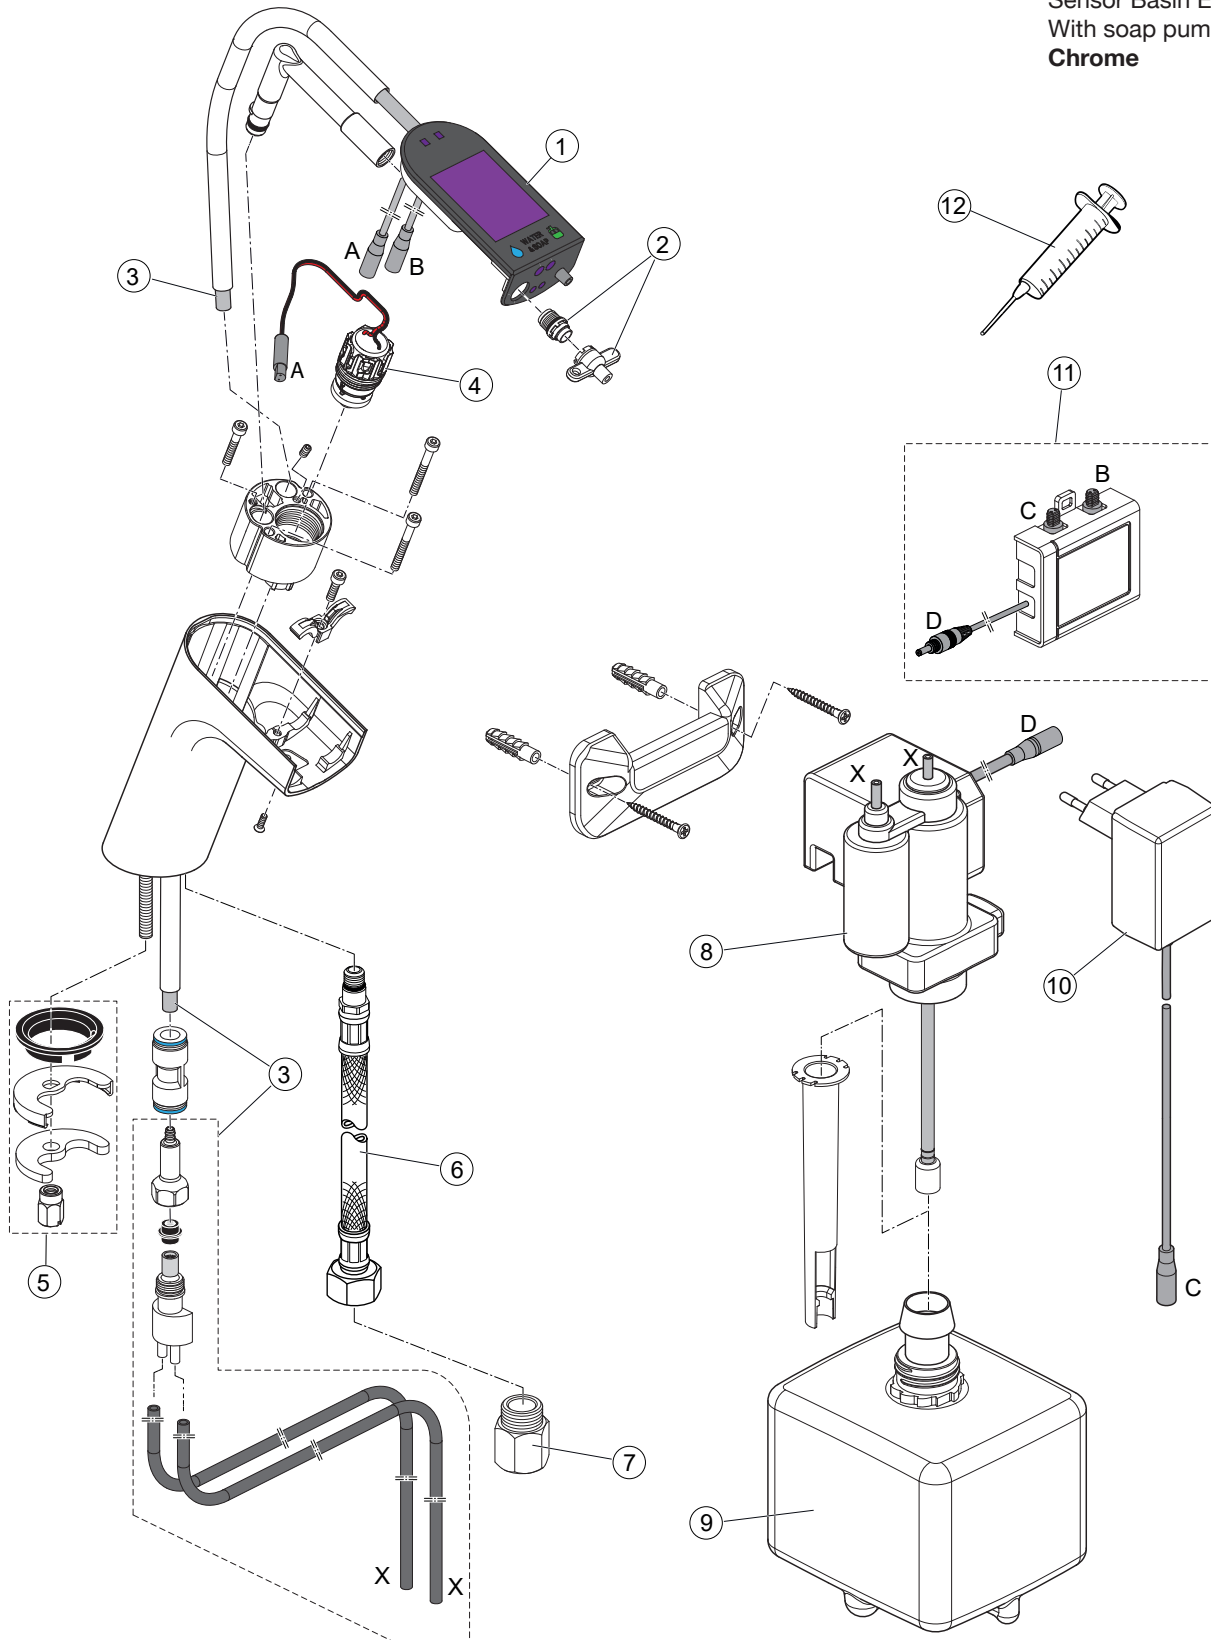

Produced from: April 2021

Sensor Basin Electronic
With soap pump
Chrome **A7488AA**

Pos.	Description	Part-Number	Qty.	Pos.	Description	Part-Number	Qty.
1	TFT Display cpl.	A 861 534 NU	1 Set	9	Soap bottle 1,25l	A 7711 NU	6 pcs
2	Flowregulator with Key	A 861 531 NU	1 Set		Soap bottle 1,25l	A 7713 NU	120 pcs
3	Hose unit cpl.	A 861 533 NU	1 Set		Soap bottle 1,25l	A 7714 NU	240 pcs
4	Solenoidvalve 6V G1/2	F 961 050 NU	1 pcs	10	AC-Adapter 6,5V DC / 0,92A	F 961 033 NU	1 pcs
5	Fixation set	A 960 001 NU*	1 Set		Extension cable 2m	A 960 635 NU	1 pcs
6	Flex. hose M10x1/450-G3/8	A 860 794 NU	1 pcs	11	Connection box	A 861 537 NU	1 Set
7	Adapter with flow limiter	A 861 532 NU	1 pcs	12	Service-Kit	A 861 618 NU	1 pcs
8	Soap pump	A 861 535 NU	1 Set				

* Universal-Set (not all parts needed)