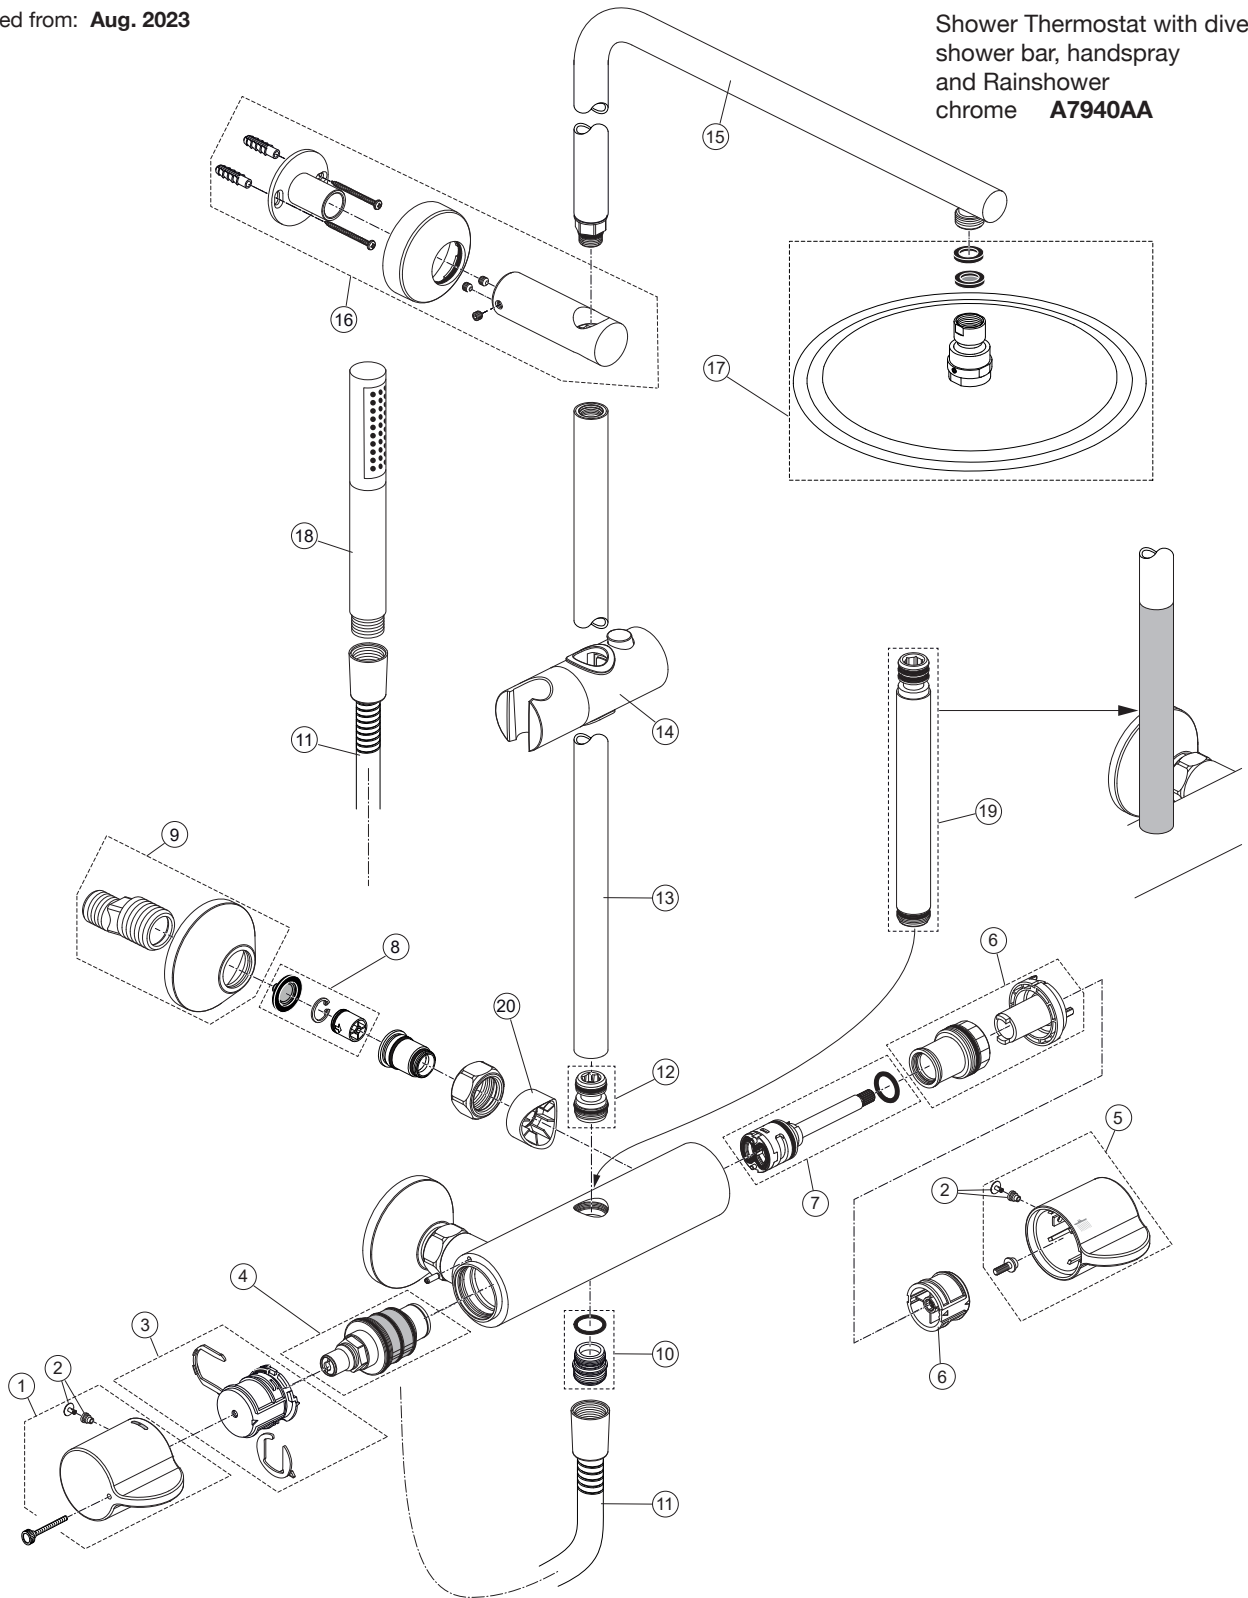

Produced from: Aug. 2023

Shower Thermostat with diverter,
shower bar, handspray
and Rainshower
chrome **A7940AA**

Pos.	Description	Part-Number	Qty.	Pos.	Description	Part-Number	Qty.
1	Handle for Temp. cpl. w.Key	A 861 195 AA	1 Set	13	Shower bar	A 861 388 AA	1 pcs
2	Handle cap + screw	A 962 149 AA*	1 pcs	14	Slider & holder f. handshr.	B 961 024 AA	1 Set
3	Temp. adjustment cpl.	A 963 427 NU	1 Set	15	Pipe (bend)	A 861 569 AA	1 pcs
4	Thermostatic Cartridge	A 962 229 NU	1 pcs	16	Wall fixation complete	A 861 389 AA	1 Set
5	Handle for Diverter cpl.	A 861 775 AA	1 Set	17	Headshower Ø300 mm	A 5803 AA	1 pcs
6	Thread ring + stopring cpl.	A 861 776 NU	1 Set	18	Handspray 1F-8l/min	BC 774 AA	1 pcs
7	Stop valve with diverter	A 861 774 NU	1 Set	19	Extension kit 150mm long	A 861 379 AA	1 Set
8	Non-return valve	A 861 372 NU	1 Set		Extension kit 300mm long	A 861 380 AA	1 Set
9	S-Connector complete	A 960 916 AA	2 Set	20	Escutcheon Ø32	A 861 816 AA	2 pcs
10	Nipple G1/2 outside cpl.	A 861 374 NU	1 Set				
11	Shower hose 1750 mm	BE 175 AA	1 pcs				
12	Connection nipple cpl.	A 861 385 NU	1 Set				

* Universal-Set (not all parts needed)