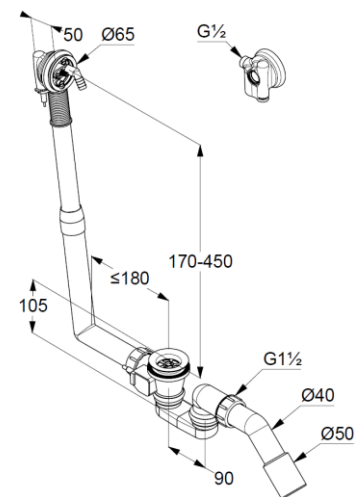

sieve stainless steel

with connecting branch DN40/50

with unreleasable siphon trap

2 swivel-joints

with overflow tube

with eccentric set

Produktabbildung/ Product picture

Maßzeichnung/ Dimensional drawing