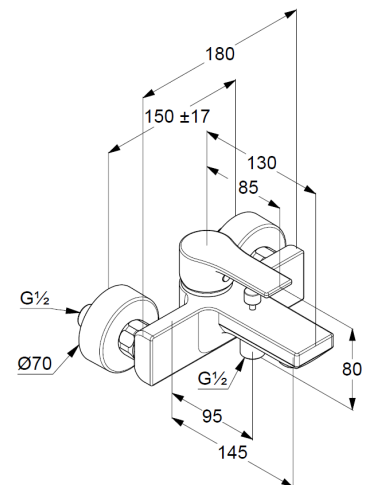

automatic diverter: shower/bath

solid lever, metal

aerator M24

protected against back flow

shower outlet G $\frac{1}{2}$

ceramic cartridge with hot water safety device

flow rate at 3 bar 21 l/min.

S-unions G $\frac{1}{2}$  x G $\frac{3}{4}$

### Produktabbildung/ Product picture

### Maßzeichnung/ Dimensional drawing