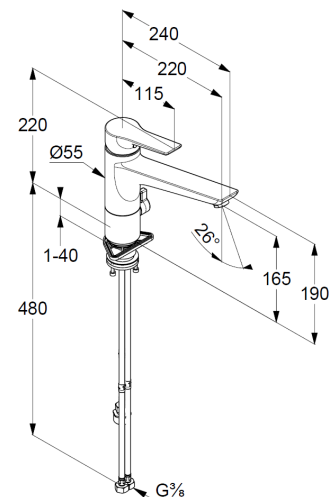

Technische Daten/ Technical Data

KLUDI MIX
kitchen faucet multi

Ref.: 329060575

Finishes:
05 chrome

Product description
Manufacturer KLUDI GmbH & Co. KG
Typ: KLUDI MIX
kitchen faucet multi
Ref.: 329060575

kitchen faucet multi
connection for washing-machine or dishwasher
1-hole mounted
solid lever, metal
aerator M24
ceramic cartridge with hot water safety device
flow rate at 3 bar 12 l/min.
swivel spout (360°)
flexible hoses G3/8 DVGW approved
shank-fixing

Produktabbildung/ Product picture

Maßzeichnung/ Dimensional drawing

Durchfluss/ Flow rate