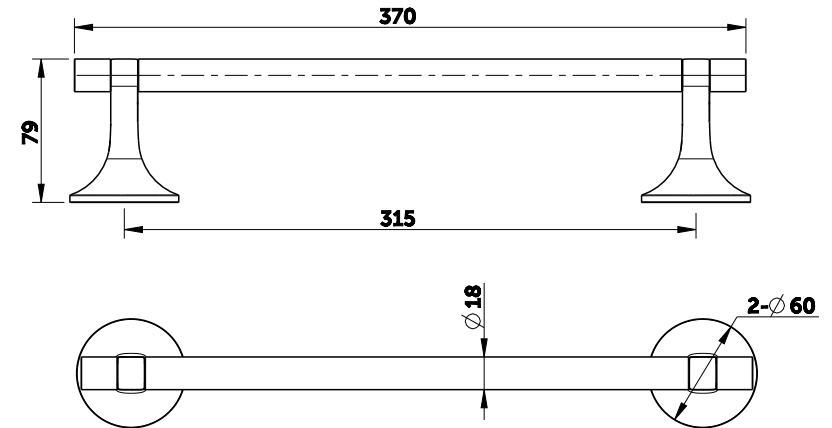

Ideal Standard

LDV

T5512**

Position
1=EW17667

Ideal Standard International NV
Corporate Village - Gent Building
Da Vincilaan 2
1935 Zaventem
Belgium

1

2

3