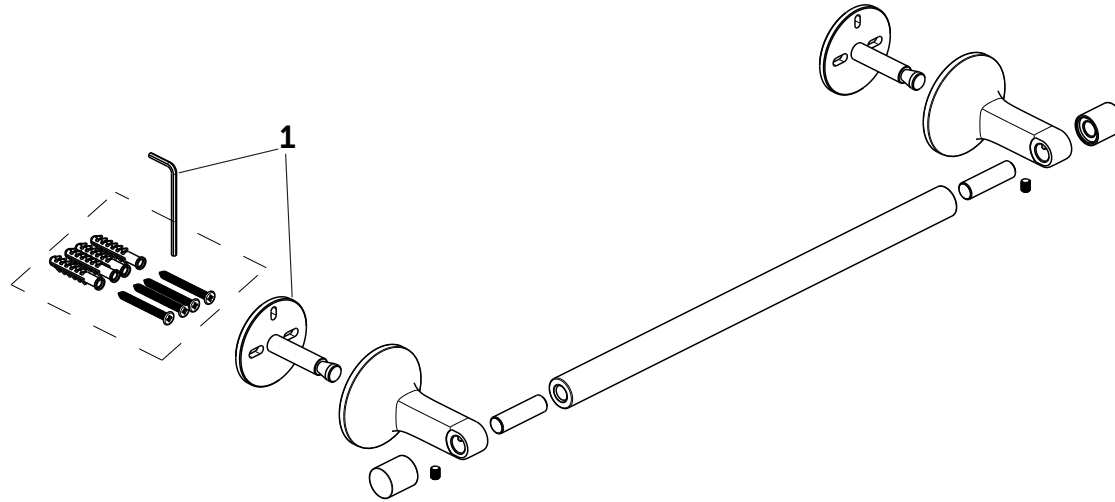

Ideal Standard

LDV

T5512**

Position
1=EW17667

Ideal Standard International NV
Corporate Village - Gent Building
Da Vincilaan 2
1935 Zaventem
Belgium

1

2

3