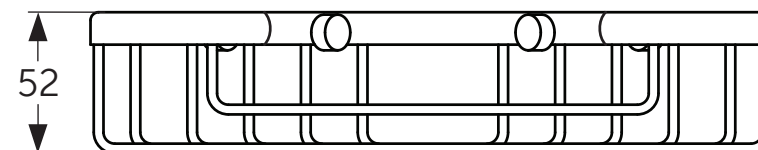

Ideal Standard

IOM

A 9105 **

1115 / MTAc A9105

Position

1 = EW147NU (8x)

2 = EW147XG (8x)

Ideal Standard International NV
 Corporate Village - Gent Building
 Da Vincilaan 2
 1935 Zaventem
 Belgium
www.idealstandardinternational.com