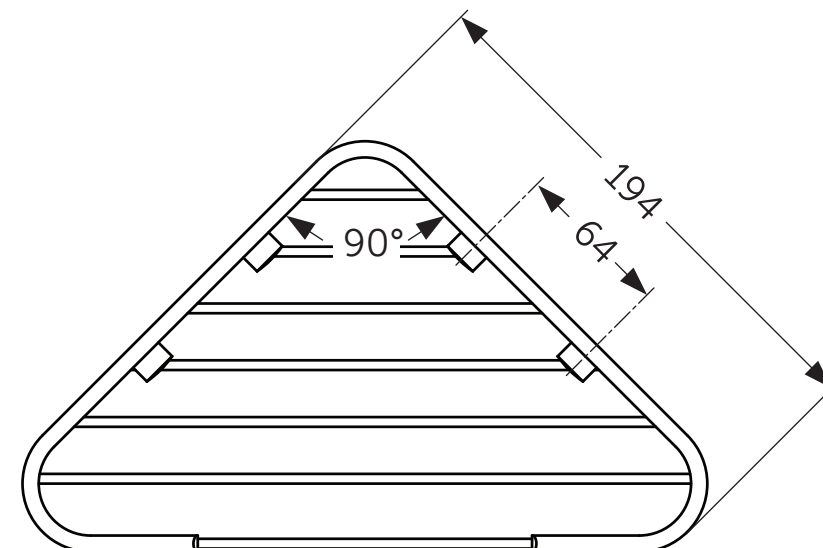

Ideal Standard

IOM

A 9105 **

1115 / MTAc A9105

Position

1 = EW147NU (8x)

2 = EW147XG (8x)

Ideal Standard International NV
 Corporate Village - Gent Building
 Da Vincilaan 2
 1935 Zaventem
 Belgium
www.idealstandardinternational.com