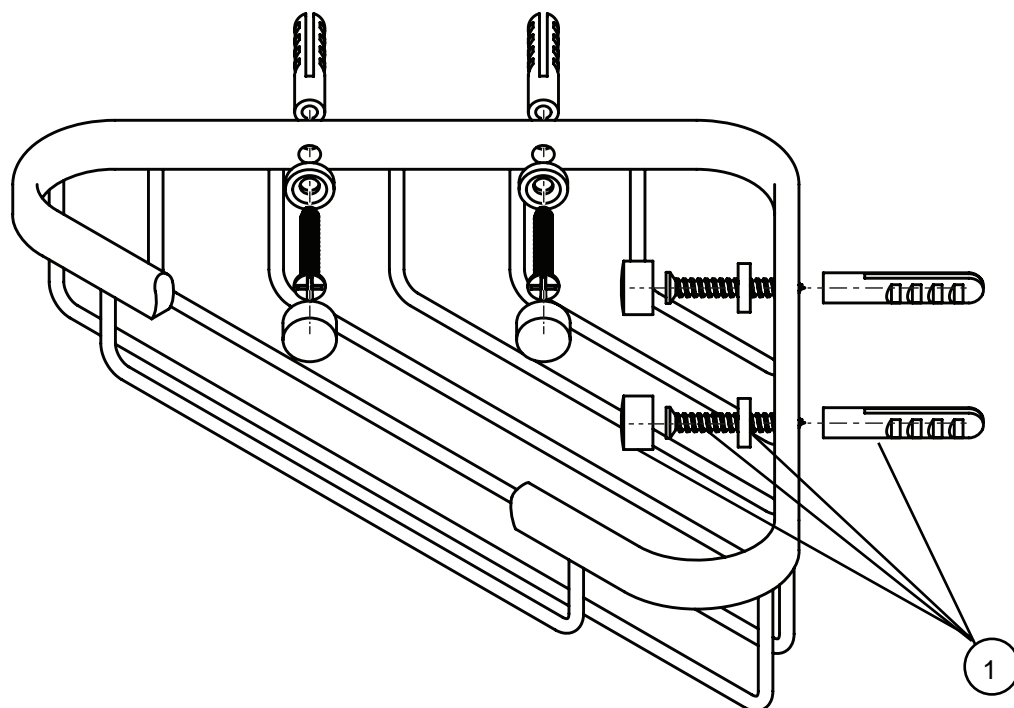

Ideal Standard

IOM

A 9105 **

1115 / MTAc A9105

Position

1 = EW147NU (8x)

2 = EW147XG (8x)

Ideal Standard International NV
 Corporate Village - Gent Building
 Da Vincilaan 2
 1935 Zaventem
 Belgium
www.idealstandardinternational.com