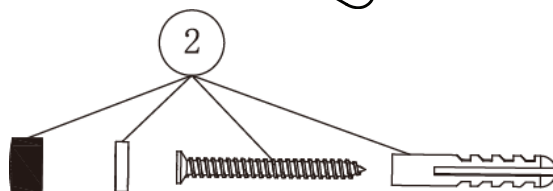

Ideal Standard

IOM

A 9105 **

1115 / MTAc A9105

Position

1 = EW147NU (8x)

2 = EW147XG (8x)

Ideal Standard International NV
 Corporate Village - Gent Building
 Da Vincilaan 2
 1935 Zaventem
 Belgium
www.idealstandardinternational.com