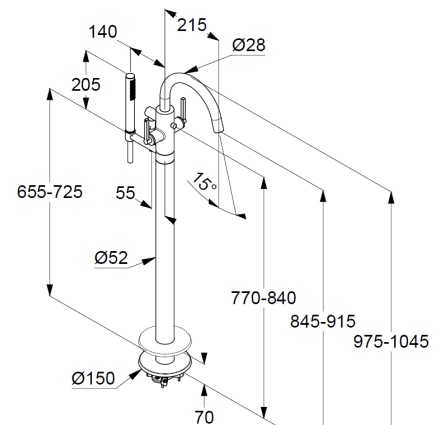

bath-and shower mixer
2-handle mixer
trim set without pre-installation set
pre installation set KLUDI FLEXX.BOX Ref.: 88088
floor standing for free standing bath tubs
with shower holder
automatic diverter: shower/bath
wing handle, metal
aerator, S-Pointer M24
protected against back flow
shower outlet G $\frac{1}{2}$
flow rate at 3 bar 27 l/min.
fixed spout
hand shower and shower hose 1250mm

hand shower 1 S
1 spray pattern
Volumen
with cleaning system
sieve seal

shower hose
plastic coated
with conical nuts
anti twist
G $\frac{1}{2}$ x G $\frac{1}{2}$ x 1250mm

Produktabbildung/ Product picture

Maßzeichnung/ Dimensional drawing

Durchfluss/ Flow rate