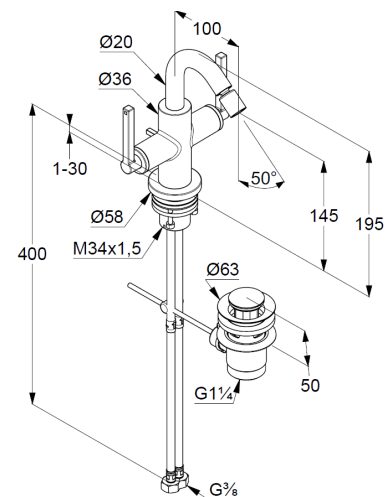

Technische Daten/ Technical Data

KLUDI NOVA FONTE

Bidet mixer
DN 15
Style: Puristic

Ref.:
203130515

Finishes:
05 chrome

Product description

Manufacturer KLUDI GmbH & Co. KG
Typ: KLUDI NOVA FONTE
bidet mixer
Ref.: 203130515

bidet mixer
2-handle mixer
1-hole mounted
wing handle, metal
aerator M18,5 PCA
ball joint with aerator
ceramic headparts 90° (right/left)
flow rate at 3 bar 6,2 l/min.
flexible hoses G $\frac{3}{8}$ DVGW approved
rapid installation set
pop up waste G1 $\frac{1}{4}$ metal

Produktabbildung/ Product picture

Maßzeichnung/ Dimensional drawing

Durchfluss/ Flow rate