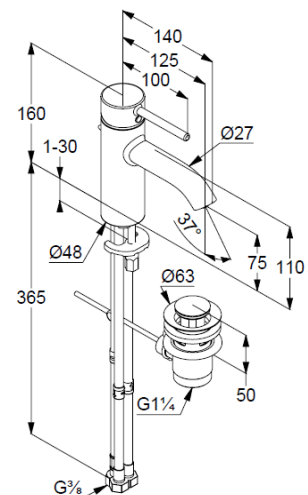

## Technische Daten/ Technical Data

KLUDI BOZZ  
single lever basin mixer 75  
DN 15

Ref.:  
382770576

Finishes:  
05 chrome

Product description  
Manufacturer KLUDI GmbH & Co. KG  
Typ: KLUDI BOZZ  
single lever basin mixer 75  
Ref.: 382770576

basin mixer  
single lever mixer  
for open hot water heaters  
1-hole mounted  
solid lever, metal  
aerator M18,5  
ceramic cartridge with hot water safety device  
flow rate at 3 bar 5 l/min.  
flexible hoses G $\frac{3}{8}$  DVGW approved  
rapid installation set  
pop up waste G1 $\frac{1}{4}$  metal

### Produktabbildung/ Product picture

### Maßzeichnung/ Dimensional drawing