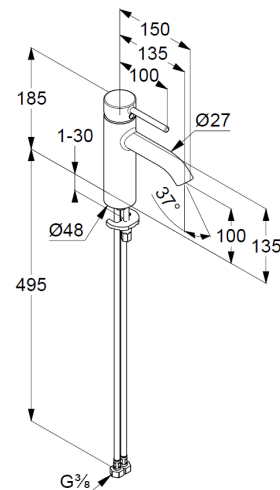

## Technische Daten/ Technical Data

KLUDI BOZZ  
single lever basin mixer 100  
DN 15

Ref.:  
381980576WR4

Finishes:  
05 chrome

Product description  
Manufacturer KLUDI GmbH & Co. KG  
Typ: KLUDI BOZZ  
single lever basin mixer 100  
Ref.: 381980576WR4

basin mixer  
single lever mixer  
1-hole mounted  
solid handle, metal  
aerator M18,5 PCA  
ceramic cartridge with hot water safety device  
middle position cold water  
flow rate at 3 bar 3,8 l/min.  
flexible hoses G $\frac{3}{8}$  DVGW approved  
rapid installation set

### Produktabbildung/ Product picture

### Maßzeichnung/ Dimensional drawing