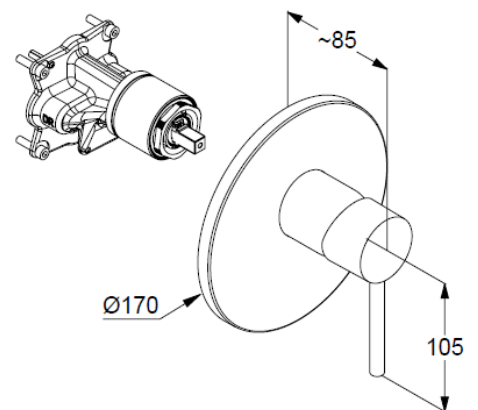

Technische Daten/ Technical Data

KLUDI BOZZ

concealed single lever shower mixer

Ref.:
386555376

Finishes:
53 matt white

Product description

Manufacturer KLUDI GmbH & Co. KG

Typ: KLUDI BOZZ

concealed single lever shower mixer

Ref.: 386555376

concealed shower mixer

single lever mixer

trim set without pre-installation set

pre installation set KLUDI FLEXX.BOX Ref.: 88011

wall mounted

trim set with functional unit

solid lever, metal

ceramic cartridge with hot water safety device

flow rate at 3 bar 25 l/min.

Produktabbildung/ Product picture

Maßzeichnung/ Dimensional drawing

Durchfluss/ Flow rate