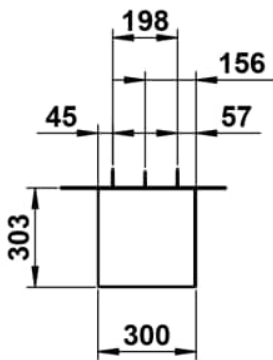

FOLIO

Tall cabinet 1250, 1 door, door hinge left, including fixing set, 4 glass shelves

DIMENSIONS

Length	300 mm
Width	303 mm
Height	1246 mm

COLOUR AND FINISH

524 Brushed Oak, Wood Effect Laminate

Closing and opening system : Push to open

Door type : Hinged

Doors and drawers combination : 1 door

Furniture configuration : Doors

Installation type : Wall-hung

Internal shelves : 4

Net weight (kg) : 33.5

Shelf material : Glass

TECHNICAL DRAWINGS