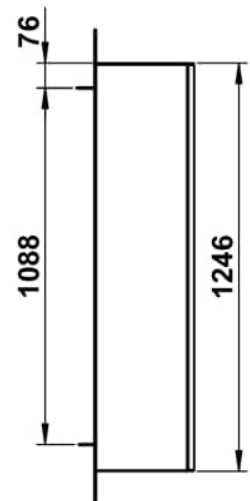

FOLIO

Tall cabinet 1250, 1 door, door hinge left, including fixing set, 4 glass shelves

DIMENSIONS

Length	300 mm
Width	303 mm
Height	1246 mm

COLOUR AND FINISH

524 Brushed Oak, Wood Effect Laminate

Closing and opening system : Push to open

Door type : Hinged

Doors and drawers combination : 1 door

Furniture configuration : Doors

Installation type : Wall-hung

Internal shelves : 4

Net weight (kg) : 33.5

Shelf material : Glass

TECHNICAL DRAWINGS