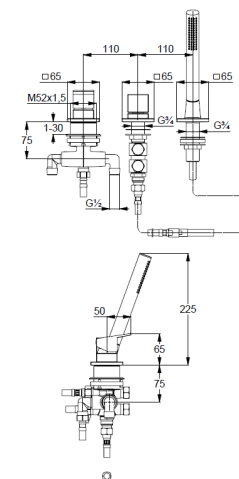

single lever mixer

extractable hand shower

automatic diverter: shower/bath

3-hole mounted

solid lever, metal

protected against back flow

ceramic cartridge with hot water safety device

flow rate bath at 3 bar 23 l/min.

flow rate shower at 3 bar 13 l/min.

shank-fixing

without flexible high pressure supply tubes Ref.: 7544605-00

extractable hoses M15 x 1500mm

hand shower 1 S

1 spray pattern

volume

with cleaning system

### Maßzeichnung/ Dimensional drawing