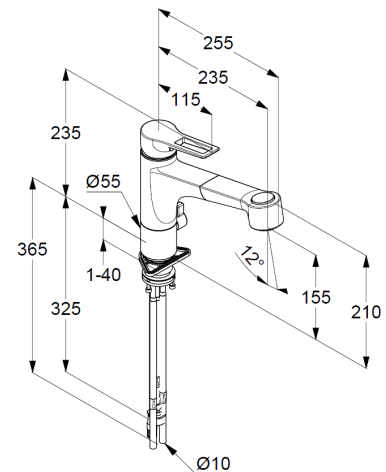

Technische Daten/ Technical Data

KLUDI MIX
kitchen faucet multi
DN 15

Ref.: 329450562

Finishes:
05 chrome

Product description
Manufacturer KLUDI GmbH & Co. KG
Typ: KLUDI MIX
kitchen faucet multi
Ref.: 329450562

kitchen faucet multi
single lever mixer
1-hole mounted
connection for washing-machine or dishwasher
extractable hand spray
automatic diverter: jet/aerator
quick connect
open lever, metal
aerator M24
protected against back flow
ceramic cartridge with hot water safety device
flow rate at 3 bar 9 l/min.
swivel spout (110°)
copper pipes \varnothing 10mm
shank-fixing

Produktabbildung/ Product picture

Maßzeichnung/ Dimensional drawing

Durchfluss/ Flow rate