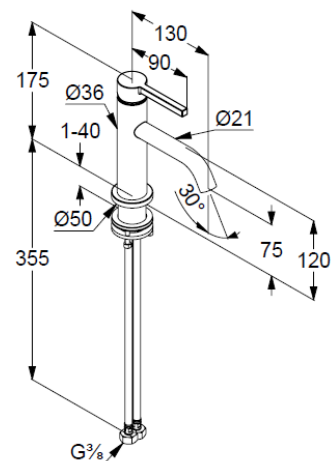

Technische Daten/ Technical Data

KLUDI NOVA FONTE
single lever basin mixer 75
DN 15
STYLE: PURA

Ref.:
200280515

Finishes:
05 chrome

Product description
Manufacturer KLUDI GmbH & Co. KG
Typ: KLUDI NOVA FONTE
single lever basin mixer 75
Ref.: 200280515

basin mixer
single lever mixer
stand assembly
1-hole mounted
solid lever, metal
aerator, S-Pointer M18,5 PCA
ceramic cartridge
flow rate at 3 bar 4,5 l/min.
fixed spout
flexible hoses G $\frac{3}{8}$ DVGW approved
shank-fixing

Produktabbildung/ Product picture

Maßzeichnung/ Dimensional drawing

Durchfluss/ Flow rate