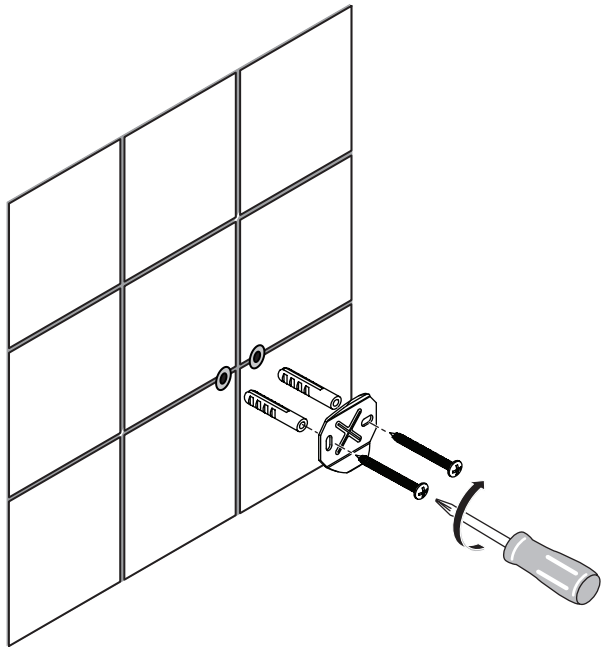

Ideal Standard

IOM

A 9130 \*\*

1115 / MTAc A9130

Position  
1 = A 963 259 \*\*

Ideal Standard International NV  
Corporate Village - Gent Building  
Da Vincilaan 2  
1935 Zaventem  
Belgium  
[www.idealstandardinternational.com](http://www.idealstandardinternational.com)