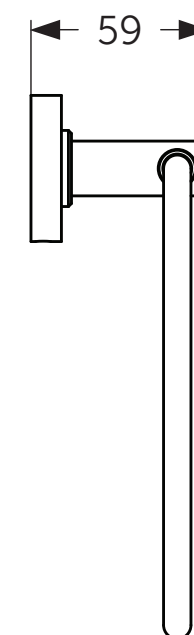

Ideal Standard

IOM

A 9130 \*\*

1115 / MTAc A9130

Position  
1 = A 963 259 \*\*

Ideal Standard International NV  
Corporate Village - Gent Building  
Da Vincilaan 2  
1935 Zaventem  
Belgium  
[www.idealstandardinternational.com](http://www.idealstandardinternational.com)