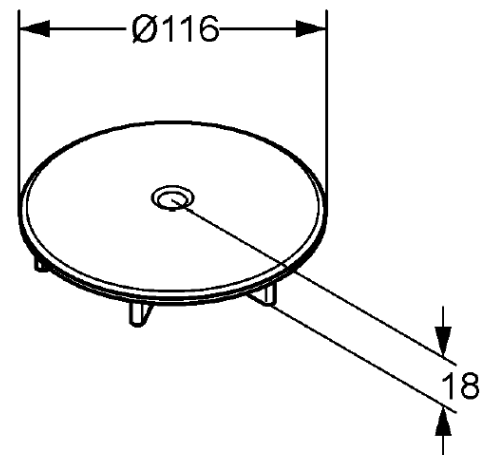

Technische Daten/ Technical Data

KLUDI TASSO 90

waste set

trim set without pre-installation set

Ref.: 7137005-00

Finishes:

05 chrome

Product description

Manufacturer KLUDI GmbH & Co. KG

Typ: KLUDI TASSO 90

waste set

Ref.: 7137005-00

trim set without pre-installation set

trim set for concealed parts (rough in) Ref.: 2109100-00

Produktabbildung/ Product picture

Maßzeichnung/ Dimensional drawing

Durchfluss/ Flow rate