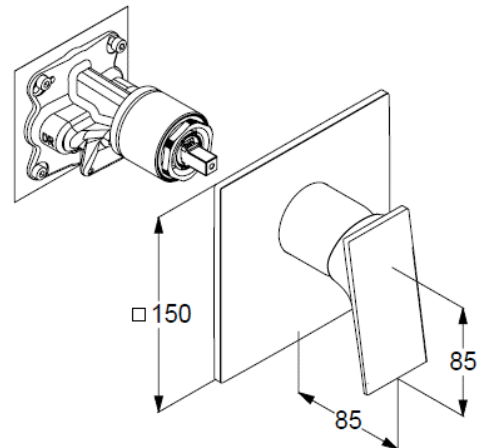

Typ: KLUDI DECUS

concealed single lever shower mixer

Ref.: 54755N075

concealed shower mixer

single lever mixer

trim set without pre-installation set

pre installation set KLUDI SLIM.BOXX Ref.: 88022

trim set with functional unit

wall mounted

solid lever, metal

ceramic cartridge with hot water safety device

flow rate at 3 bar 28 l/min.

Produktabbildung/ Product picture

Maßzeichnung/ Dimensional drawing

Durchfluss/ Flow rate