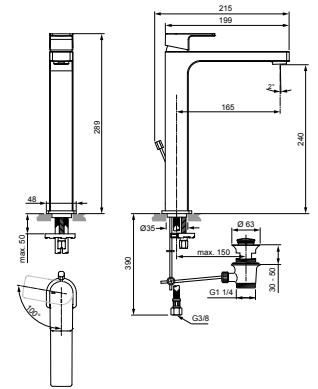

Produced since: Jan. 2021 - Aug. 2023

SL basin mixer flex. hose
with pop-up waste
chrome **A7113AA**

without pop-up waste
chrome **A7115AA**

Pos.	Description	Part-Number	Qty.	Pos.	Description	Part-Number	Qty.
1	Lever cpl.	A 861 529 XX	1 Set	11	Pop-up waste complete	B 960 853 AA	1 Set
2	Cover cap & screw	A 861 420 XX	1 pcs				
3	Cartridge Kerox Ø28	A 861 399 NU	1 Set				
4	O - Ring Ø 23,52 x 1,78	A 961 855 NU	1 pcs				
5	Aerator M24x1 - 5ltr/min	B 961 383 XX	1 pcs				
6	Escutcheon	A 861 295 AA	1 pcs				
7	Fixation kit	A 964 520 NU*	1 Set				
8	Flex. hose M8x1-G3/8-620	B 960 364 NU	1 pcs				
9	Bracket	A 961 172 NU	1 pcs				
10	Lift rod cpl. + Pos. 9	B 961 119 AA	1 Set				

*Universal set (not all parts needed)

Produced since: Dec 2020 - Jan. 2021

SL basin mixer flex. hose
with pop-up waste
chrome **A7113AA**

without pop-up waste
chrome **A7115AA**

Pos.	Description	Part-Number	Qty.	Pos.	Description	Part-Number	Qty.
1	Lever cpl. w. Logo ISI + pos.7	A 861 308 AA	1 Set	11	Flex. hose M8x1-G3/8-620	B 960 364 NU	1 pcs
2	Cover cap	A 861 224 AA	1 pcs	12	Bracket	A 961 172 NU	1 pcs
3	Thread ring M30x1 + pos.6	A 861 225 NU	1 Set	13	Pop-up waste complete	B 960 853 AA	1 Set
4	O - Ring Ø 28 x 2	A 963 299 NU	1 pcs	<i>*Universal set (not all parts needed)</i>			
5	Cartridge Kerox Ø25	A 861 226 NU	1 Set				
6	O - Ring Ø 23,52 x 1,78	A 961 855 NU	1 pcs				
7	Lift rod cpl. + Pos. 12	B 961 119 AA	1 Set				
8	Aerator M24x1 - 5ltr/min	B 961 383 AA	1 pcs				
9	Escutcheon	A 861 295 AA	1 pcs				
10	Fixation kit	A 964 520 NU*	1 Set				