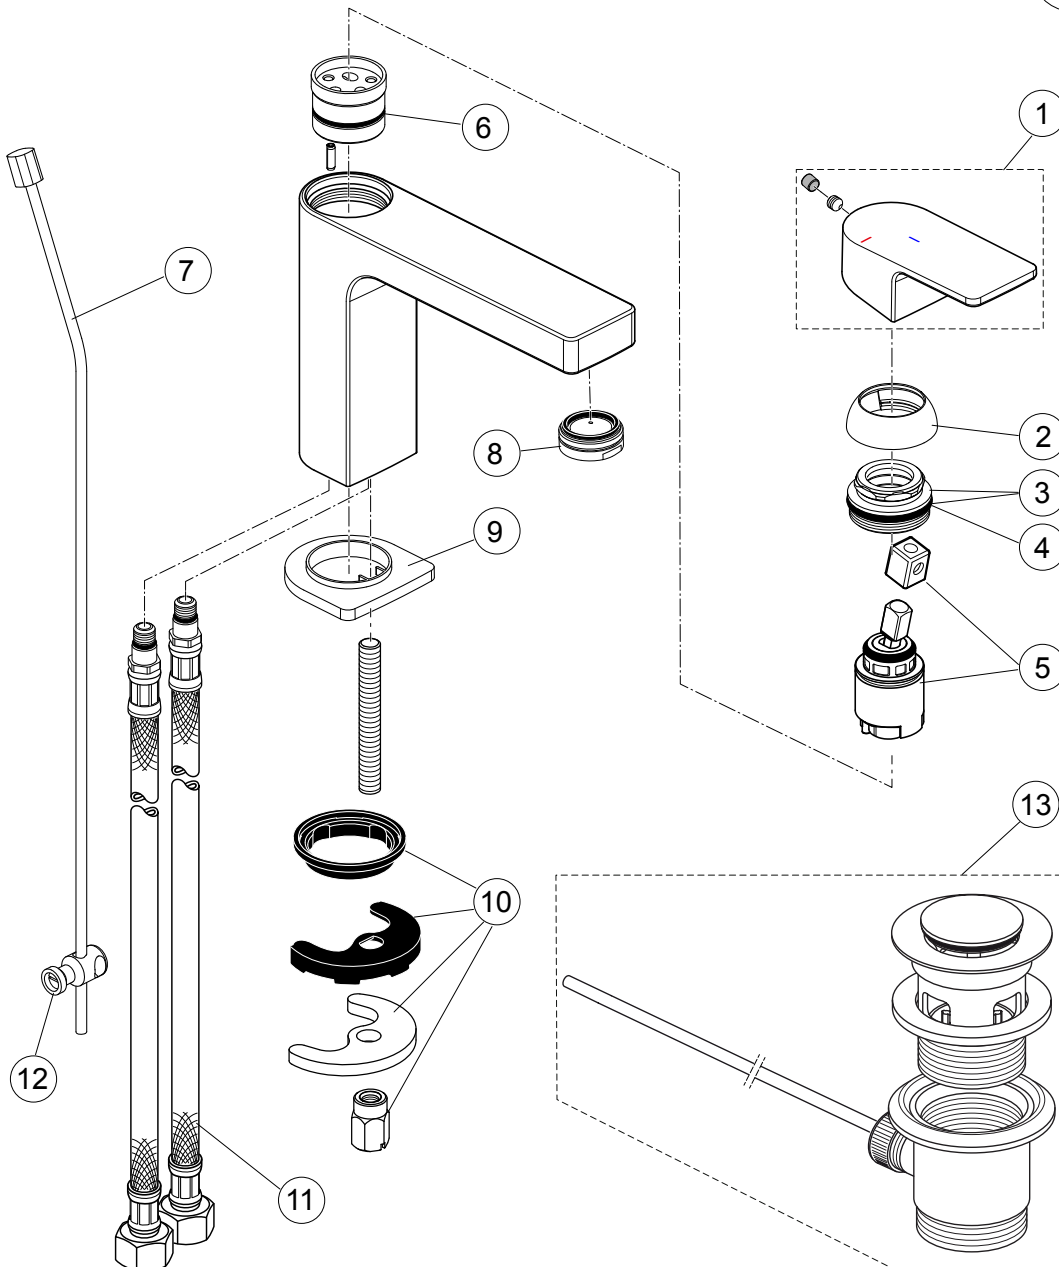

Produced since: Jan. 2021 - Aug. 2023

SL basin mixer flex. hose
with pop-up waste
chrome **A7113AA**

without pop-up waste
chrome **A7115AA**

Pos.	Description	Part-Number	Qty.	Pos.	Description	Part-Number	Qty.
1	Lever cpl.	A 861 529 XX	1 Set	11	Pop-up waste complete	B 960 853 AA	1 Set
2	Cover cap & screw	A 861 420 XX	1 pcs				
3	Cartridge Kerox Ø28	A 861 399 NU	1 Set				
4	O - Ring Ø 23,52 x 1,78	A 961 855 NU	1 pcs				
5	Aerator M24x1 - 5ltr/min	B 961 383 XX	1 pcs				
6	Escutcheon	A 861 295 AA	1 pcs				
7	Fixation kit	A 964 520 NU*	1 Set				
8	Flex. hose M8x1-G3/8-620	B 960 364 NU	1 pcs				
9	Bracket	A 961 172 NU	1 pcs				
10	Lift rod cpl. + Pos. 9	B 961 119 AA	1 Set				

*Universal set (not all parts needed)

Produced since: Dec 2020 - Jan. 2021

SL basin mixer flex. hose
with pop-up waste
chrome **A7113AA**

without pop-up waste
chrome **A7115AA**

Pos.	Description	Part-Number	Qty.	Pos.	Description	Part-Number	Qty.
1	Lever cpl. w. Logo ISI + pos.7	A 861 308 AA	1 Set	11	Flex. hose M8x1-G3/8-620	B 960 364 NU	1 pcs
2	Cover cap	A 861 224 AA	1 pcs	12	Bracket	A 961 172 NU	1 pcs
3	Thread ring M30x1 + pos.6	A 861 225 NU	1 Set	13	Pop-up waste complete	B 960 853 AA	1 Set
4	O - Ring Ø 28 x 2	A 963 299 NU	1 pcs	<i>*Universal set (not all parts needed)</i>			
5	Cartridge Kerox Ø25	A 861 226 NU	1 Set				
6	O - Ring Ø 23,52 x 1,78	A 961 855 NU	1 pcs				
7	Lift rod cpl. + Pos. 12	B 961 119 AA	1 Set				
8	Aerator M24x1 - 5ltr/min	B 961 383 AA	1 pcs				
9	Escutcheon	A 861 295 AA	1 pcs				
10	Fixation kit	A 964 520 NU*	1 Set				