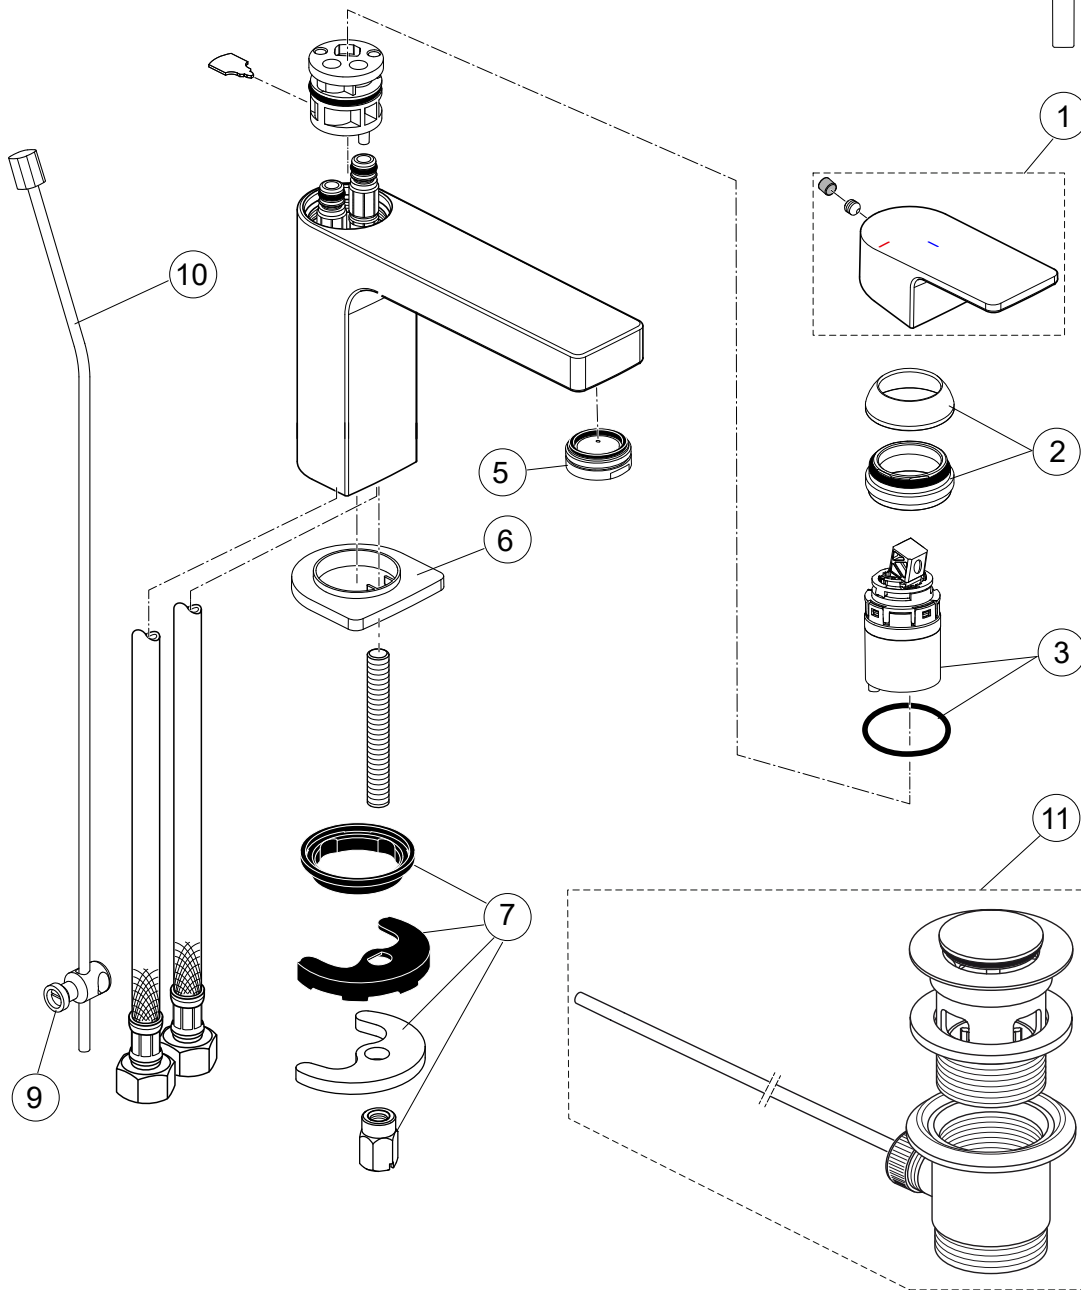

Edge

A7113.. A7115..

Ideal Standard

Produced since: **Sept. 2023**

SL basin mixer flex. hose
with pop-up waste
chrome **A7113AA**

without pop-up waste
chrome **A7115AA**

Pos.	Description	Part-Number	Qty.	Pos.	Description	Part-Number	Qty.
1	Lever cpl.	A 861 529 XX	1 Set	<i>*Universal set (not all parts needed)</i>			
2	Cover cap & screw	A 861 420 XX	1 pcs				
3	Cartridge Kerox Ø28	A 861 399 NU	1 Set				
5	Aerator M24x1 - 5ltr/min	B 961 383 XX	1 pcs				
6	Escutcheon	A 861 295 AA	1 pcs				
7	Fixation kit	A 964 520 NU*	1 Set				
9	Bracket	A 961 172 NU	1 pcs				
10	Lift rod cpl. + Pos. 9	B 961 119 AA	1 Set				
11	Pop-up waste complete	B 960 853 AA	1 Set				

Produced since: Jan. 2021 - Aug. 2023

SL basin mixer flex. hose
with pop-up waste
chrome **A7113AA**

without pop-up waste
chrome **A7115AA**

Pos.	Description	Part-Number	Qty.	Pos.	Description	Part-Number	Qty.
1	Lever cpl.	A 861 529 XX	1 Set	11	Pop-up waste complete	B 960 853 AA	1 Set
2	Cover cap & screw	A 861 420 XX	1 pcs				
3	Cartridge Kerox Ø28	A 861 399 NU	1 Set				
4	O - Ring Ø 23,52 x 1,78	A 961 855 NU	1 pcs				
5	Aerator M24x1 - 5ltr/min	B 961 383 XX	1 pcs				
6	Escutcheon	A 861 295 AA	1 pcs				
7	Fixation kit	A 964 520 NU*	1 Set				
8	Flex. hose M8x1-G3/8-620	B 960 364 NU	1 pcs				
9	Bracket	A 961 172 NU	1 pcs				
10	Lift rod cpl. + Pos. 9	B 961 119 AA	1 Set				