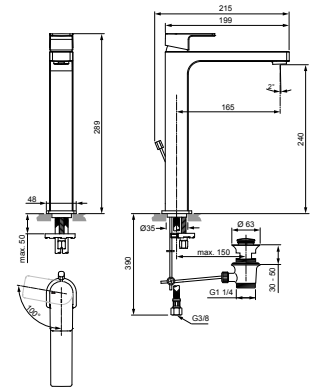

Produced since: Jan. 2021 - Aug. 2023

SL basin mixer flex. hose
with pop-up waste
chrome **A7113AA**

without pop-up waste
chrome **A7115AA**

Pos.	Description	Part-Number	Qty.	Pos.	Description	Part-Number	Qty.
1	Lever cpl.	A 861 529 XX	1 Set	11	Pop-up waste complete	B 960 853 AA	1 Set
2	Cover cap & screw	A 861 420 XX	1 pcs				
3	Cartridge Kerox Ø28	A 861 399 NU	1 Set				
4	O - Ring Ø 23,52 x 1,78	A 961 855 NU	1 pcs				
5	Aerator M24x1 - 5ltr/min	B 961 383 XX	1 pcs				
6	Escutcheon	A 861 295 AA	1 pcs				
7	Fixation kit	A 964 520 NU*	1 Set				
8	Flex. hose M8x1-G3/8-620	B 960 364 NU	1 pcs				
9	Bracket	A 961 172 NU	1 pcs				
10	Lift rod cpl. + Pos. 9	B 961 119 AA	1 Set				

*Universal set (not all parts needed)

Produced since: Dec 2020 - Jan. 2021

SL basin mixer flex. hose
with pop-up waste
chrome **A7113AA**

without pop-up waste
chrome **A7115AA**

Pos.	Description	Part-Number	Qty.	Pos.	Description	Part-Number	Qty.
1	Lever cpl. w. Logo ISI + pos.7	A 861 308 AA	1 Set	11	Flex. hose M8x1-G3/8-620	B 960 364 NU	1 pcs
2	Cover cap	A 861 224 AA	1 pcs	12	Bracket	A 961 172 NU	1 pcs
3	Thread ring M30x1 + pos.6	A 861 225 NU	1 Set	13	Pop-up waste complete	B 960 853 AA	1 Set
4	O - Ring Ø 28 x 2	A 963 299 NU	1 pcs	<i>*Universal set (not all parts needed)</i>			
5	Cartridge Kerox Ø25	A 861 226 NU	1 Set				
6	O - Ring Ø 23,52 x 1,78	A 961 855 NU	1 pcs				
7	Lift rod cpl. + Pos. 12	B 961 119 AA	1 Set				
8	Aerator M24x1 - 5ltr/min	B 961 383 AA	1 pcs				
9	Escutcheon	A 861 295 AA	1 pcs				
10	Fixation kit	A 964 520 NU*	1 Set				