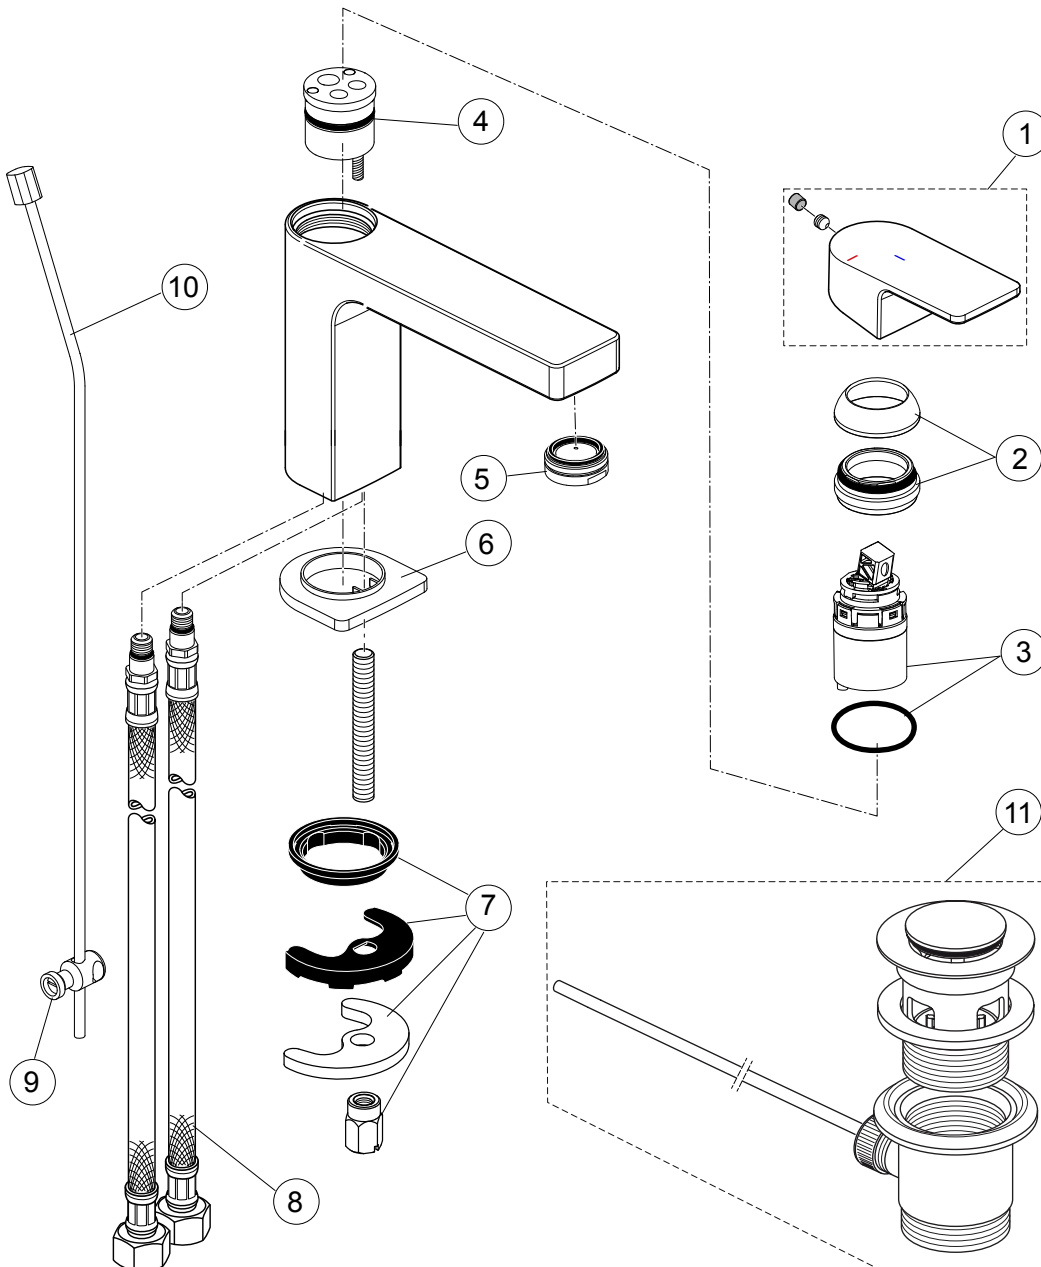

Edge

A7113.. A7115..

Ideal Standard

Produced since: **Sept. 2023**

SL basin mixer flex. hose
with pop-up waste
chrome **A7113AA**

without pop-up waste
chrome **A7115AA**

Pos.	Description	Part-Number	Qty.	Pos.	Description	Part-Number	Qty.
1	Lever cpl.	A 861 529 XX	1 Set	<i>*Universal set (not all parts needed)</i>			
2	Cover cap & screw	A 861 420 XX	1 pcs				
3	Cartridge Kerox Ø28	A 861 399 NU	1 Set				
5	Aerator M24x1 - 5ltr/min	B 961 383 XX	1 pcs				
6	Escutcheon	A 861 295 AA	1 pcs				
7	Fixation kit	A 964 520 NU*	1 Set				
9	Bracket	A 961 172 NU	1 pcs				
10	Lift rod cpl. + Pos. 9	B 961 119 AA	1 Set				
11	Pop-up waste complete	B 960 853 AA	1 Set				

Produced since: Jan. 2021 - Aug. 2023

SL basin mixer flex. hose
with pop-up waste
chrome **A7113AA**

without pop-up waste
chrome **A7115AA**

Pos.	Description	Part-Number	Qty.	Pos.	Description	Part-Number	Qty.
1	Lever cpl.	A 861 529 XX	1 Set	11	Pop-up waste complete	B 960 853 AA	1 Set
2	Cover cap & screw	A 861 420 XX	1 pcs				
3	Cartridge Kerox Ø28	A 861 399 NU	1 Set				
4	O - Ring Ø 23,52 x 1,78	A 961 855 NU	1 pcs				
5	Aerator M24x1 - 5ltr/min	B 961 383 XX	1 pcs				
6	Escutcheon	A 861 295 AA	1 pcs				
7	Fixation kit	A 964 520 NU*	1 Set				
8	Flex. hose M8x1-G3/8-620	B 960 364 NU	1 pcs				
9	Bracket	A 961 172 NU	1 pcs				
10	Lift rod cpl. + Pos. 9	B 961 119 AA	1 Set				