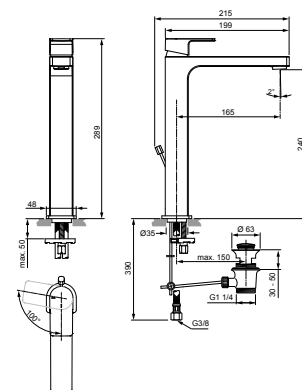

Edge

A7113.. A7115..

Ideal Standard

Produced since: **Sept. 2023**

SL basin mixer flex. hose
with pop-up waste
chrome **A7113AA**

without pop-up waste
chrome **A7115AA**

Pos.	Description	Part-Number	Qty.	Pos.	Description	Part-Number	Qty.
1	Lever cpl.	A 861 529 XX	1 Set	<i>*Universal set (not all parts needed)</i>			
2	Cover cap & screw	A 861 420 XX	1 pcs				
3	Cartridge Kerox Ø28	A 861 399 NU	1 Set				
5	Aerator M24x1 - 5ltr/min	B 961 383 XX	1 pcs				
6	Escutcheon	A 861 295 AA	1 pcs				
7	Fixation kit	A 964 520 NU*	1 Set				
9	Bracket	A 961 172 NU	1 pcs				
10	Lift rod cpl. + Pos. 9	B 961 119 AA	1 Set				
11	Pop-up waste complete	B 960 853 AA	1 Set