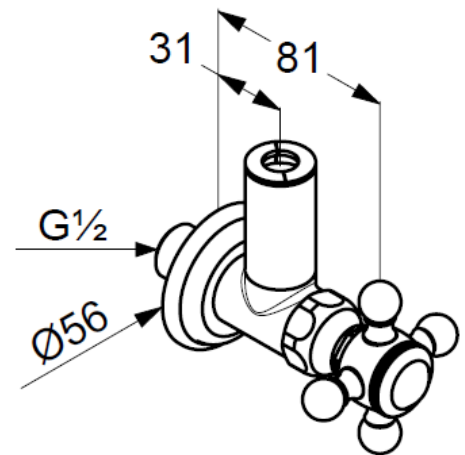

Technische Daten/ Technical Data

KLUDI 1926
angle valve
DN 15

Ref.:
518430520

Finishes:
05 chrome

Product description
Manufacturer KLUDI GmbH & Co. KG
Typ: KLUDI 1926
angle valve
Ref.: 518430520

angle valve
wall mounted
cross handle, metal
ceramic headparts 90°
connection G $\frac{1}{2}$
with push-on rosette \varnothing 56mm
marking neutral

Produktabbildung/ Product picture

Maßzeichnung/ Dimensional drawing

Durchfluss/ Flow rate