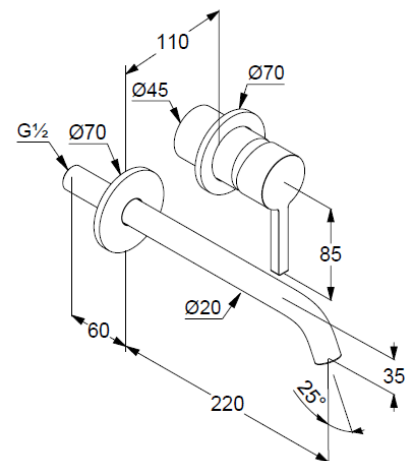

single lever mixer

trim set without pre-installation set

for pre-installation set KLUDI Ref.: 38242

solid lever, metal

aerator, S-Pointer M18,5 PCA

flow rate at 3 bar 4,5 l/min.

fixed spout

EU taxonomy: max. 6 l/min. -

Substantial Contribution (SC) possible

Produktabbildung/ Product picture

Maßzeichnung/ Dimensional drawing

Durchfluss/ Flow rate