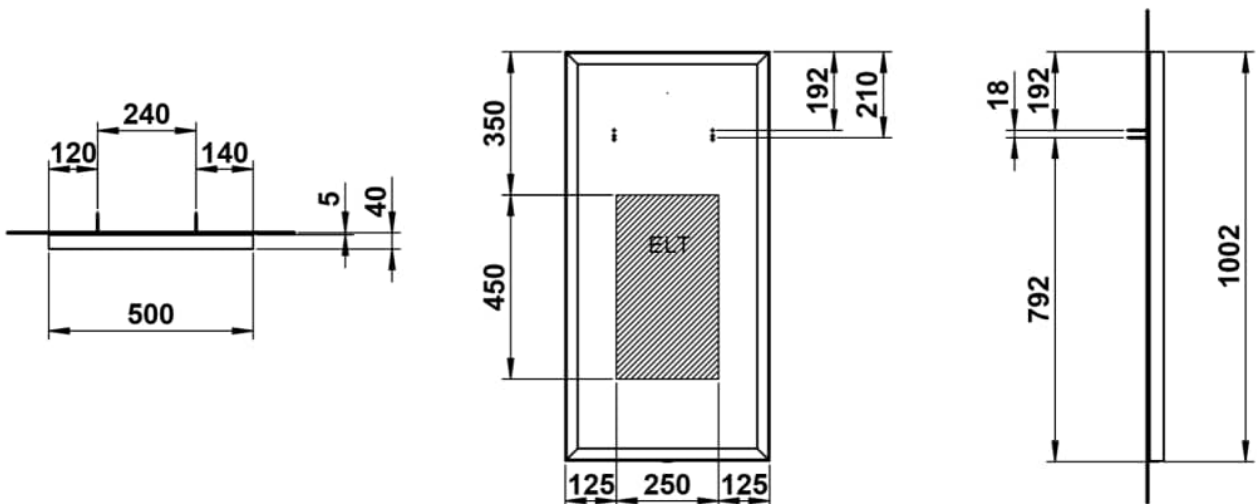

YVA

Mirror 500 mm, aluminium, indirect circumferential LED light, dimmable, 14 watt, luminous color 4000 Kelvin, including fixing set, LED converter, touch switch and auxiliary function

DIMENSIONS

Length	500 mm
Width	40 mm
Height	1000 mm

COLOUR AND FINISH

268 White matt

Net weight (kg) : 5.5

TECHNICAL DRAWINGS

YVA

The YVA Series Mirrors: Timeless
Elegance and Clear Design Language

Whether round or rectangular, the YVA mirrors blend harmoniously into modern bathrooms, creating a gentle light atmosphere with their continuous indirect lighting. The neutral white light provides a natural radiance and emphasizes the calm clarity of the design.