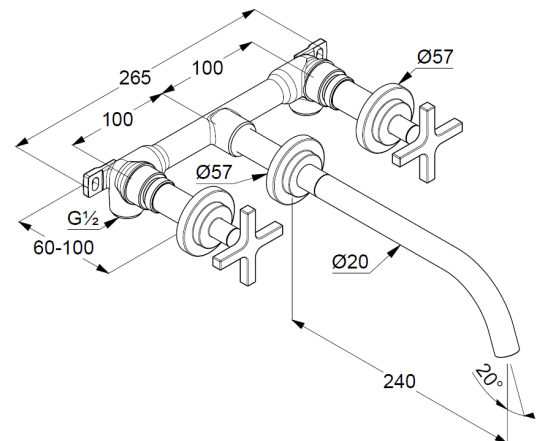

Technische Daten/ Technical Data

KLUDI NOVA FONTE
wall mounted basin mixer
DN 15
Style: Classic

Ref.:
201460520

Finishes:
05 chrome

Product description
Manufacturer KLUDI GmbH & Co. KG
Typ: KLUDI NOVA FONTE
wall mounted basin mixer
projection 240mm
Ref.: 201460520

wall mounted basin mixer
concealed basin mixer
2-handle mixer
pre-installation set with trim set
wall mounted
3-hole mounted
cross handle, metal
aerator M18,5 PCA laminar
ceramic headparts 90° (right/left)
flow rate at 3 bar 5,6 l/min.

Produktabbildung/ Product picture

Maßzeichnung/ Dimensional drawing

Durchfluss/ Flow rate