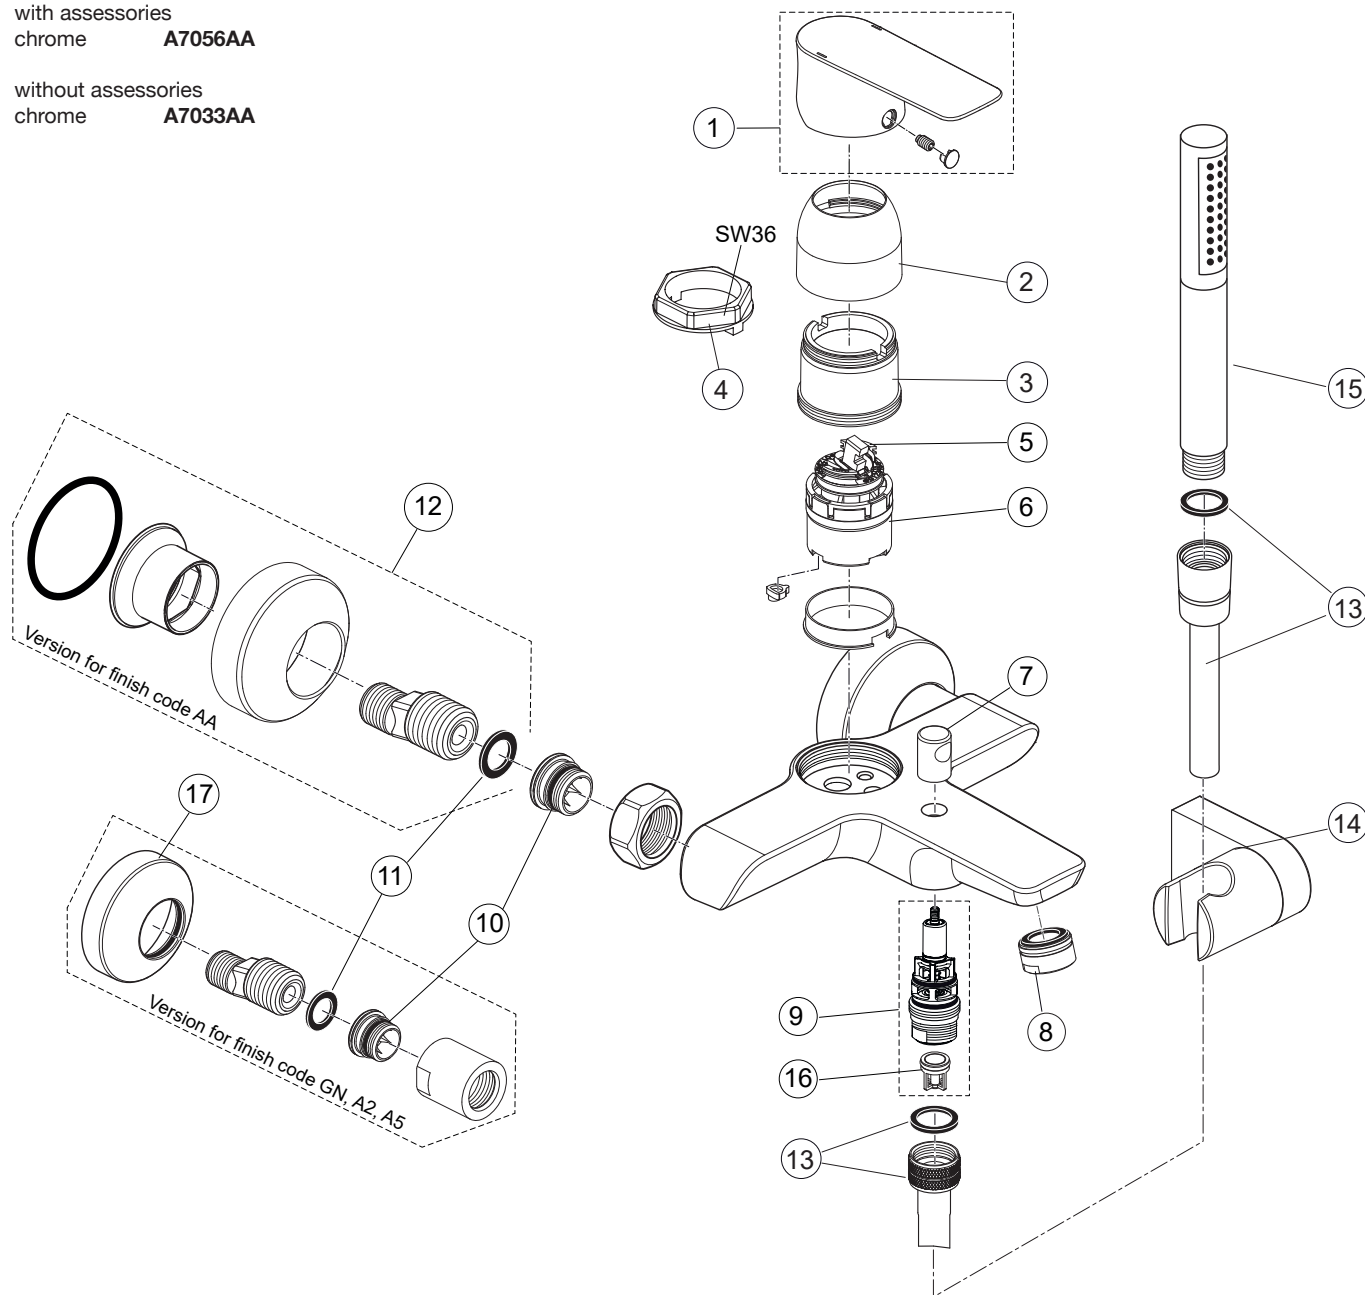

Connect Air A7033.. A7056..

Ideal Standard

Produced since: April 2021

Bath/Shower Mixer
with accessories
chrome **A7056AA**

without accessories
chrome **A7033AA**

Replace XX with the appropriate finish code

Chrome = AA Silver Storm = GN Gold = A2 Magnetic Grey = A5

Example spare part order:

A 861 405 AA in Chrome

Pos.	Description	Part-Number	Qty.	Pos.	Description	Part-Number	Qty.
1	Lever cpl.	A 861 405 XX	1 Set	13	Shower hose 1750mm	BE175 XX	1 pcs
2	Cover cap	B 961 386 XX	1 pcs	14	Handshower holder	B 960 925 XX	1 pcs
3	Thread ring + Pos. 4	B 961 387 NU	1 Set	15	Handspray 1F	A 861 411 XX*	1 Set
4	Key for pos. 3	B 960 650 NU	1 pcs	16	Non-return valve	A 960 944 NU	2 pcs
5	Hot limit stop	A 861 181 NU	1 pcs	17	Escutcheon + O-Ring 32,2x3	A 962 077 XX	1 pcs
6	Cartridge Ø38 + Pos. 4	A 861 156 NU*	1 Set	*Universal set (not all parts needed)			
7	Pull knob	B 960 486 XX	1 pcs				
8	Aerator	A 960 537 XX	1 pcs				
9	Diverter complete	B 960 167 XX	1 pcs				
10	O - ring Ø 15,6 x 1,78	A 961 182 NU	1 pcs				
11	Fibre / Filter Ø24x15x2,4	A 963 909 NU	2 pcs				
12	S-connector w. Escutcheon	B 960 647 AA	1 Set				

Connect Air