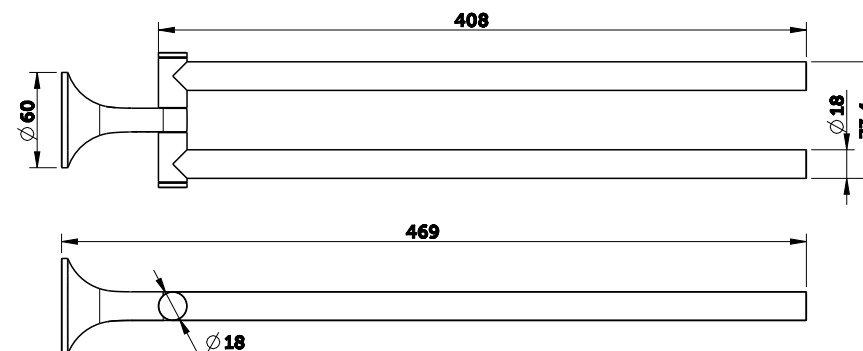

Ideal Standard

LDV

T5505\*\*

Position  
1=EW17667

Ideal Standard International NV  
Corporate Village - Gent Building  
Da Vincilaan 2  
1935 Zaventem  
Belgium

1

2

3