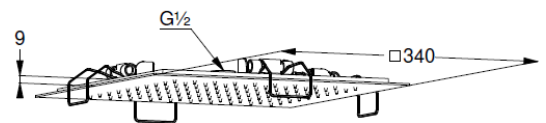

Technische Daten/ Technical Data

KLUDI-ASANA
head shower 1 S
340mm
DN 15

Ref.: 6940005-00

Finishes:
05 chrome

Product description
Manufacturer KLUDI GmbH & Co. KG
Typ: KLUDI-ASANA
head shower 1 S
340mm
Ref.: 6940005-00

head shower 1 S
1 spray pattern
summer rain
with cleaning system
flow rate at 3 bar 15 l/min.
connection G1/2
only for ceiling installation
340mm x 340mm
sieve seal

Produktabbildung/ Product picture

Maßzeichnung/ Dimensional drawing