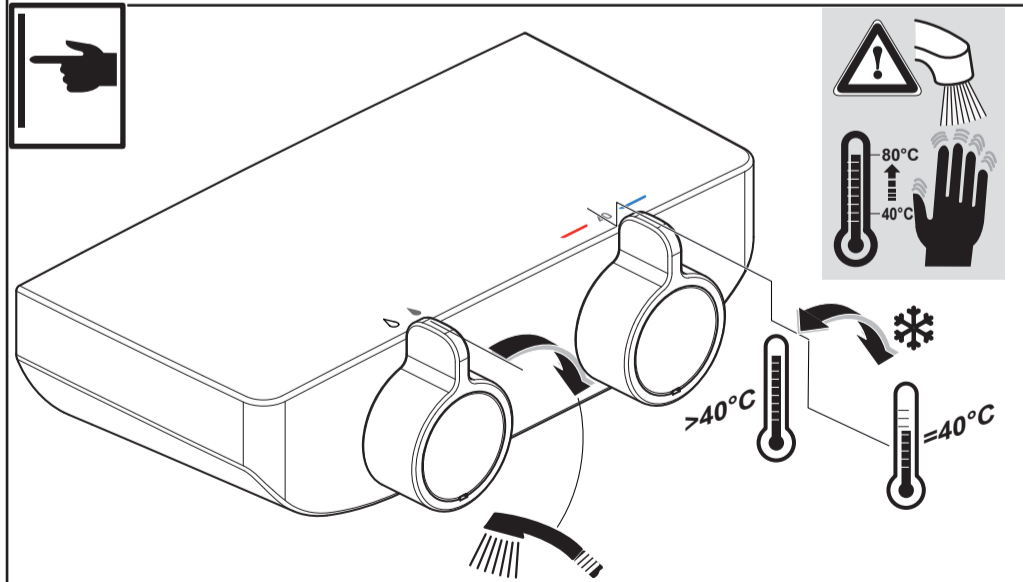

**CERAPLUS SAFE OX**  
**A 7606 ..**

0523 / A 869 027  
 Made in Germany

Ideal Standard International NV  
 Corporate Village - Gent Building  
 Da Vincilaan 2  
 1935 Zaventem  
 Belgium

www.idealstandardinternational.com