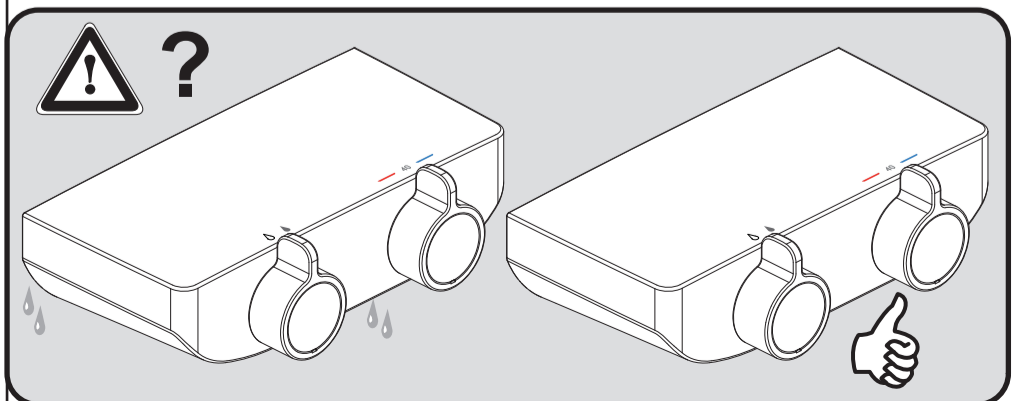

**CERAPLUS SAFE OX**  
**A 7606 ..**

0523 / A 869 027  
 Made in Germany

Ideal Standard International NV  
 Corporate Village - Gent Building  
 Da Vincilaan 2  
 1935 Zaventem  
 Belgium

www.idealstandardinternational.com