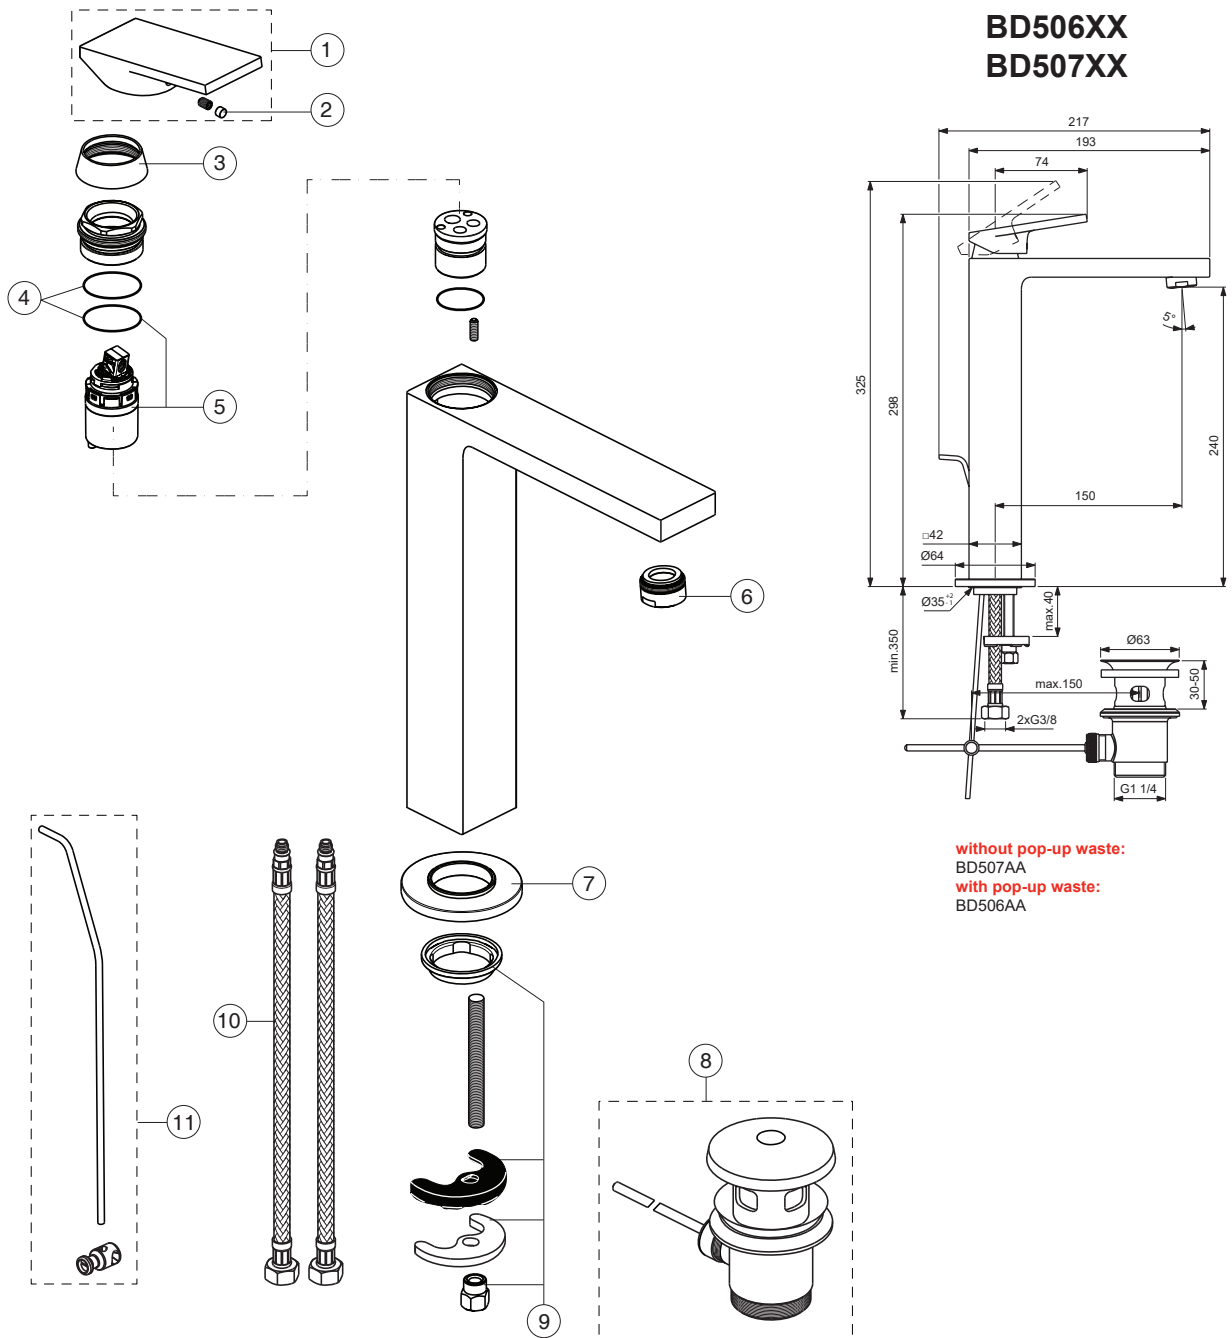

EXTRA

Ideal Standard

For XX=Coverage-Designate:

AA=chrome,GN=silver storm,

A2=brushed gold,A5=magnetic grey

For Instance:

B961863AA for chrome

Pos.	Signify	Spare parts-Nr.	Quantity	Pos.	Signify	Spare parts-Nr.	Quantity
1	Lever,w/o logo	B961863XX	1 Set				
2	Rubber button	A963751NU	1 Pcs.				
3	Rosette	B961861XX	1 Pcs.				
4	O-Ring Ø28x2	A963299NU	1 Pcs.				
5	Cartridge Ø28mm	A861399NU	1 Set				
6	Aerator M24x1- 5l/min	F960876XX	1 Pcs.				
7	Rosette decorative	B961862XX	1 Pcs.				
8	Pop-up waste	A961230AA B961800XX	1 Set				
9	Fixation set	A964520NU	1 Set				
10	Fl.hose G3/8,M8x1/L620	B960364NU	1 Pcs.				
11	Pull-up rod-compl.	B960900XX	1 Set				