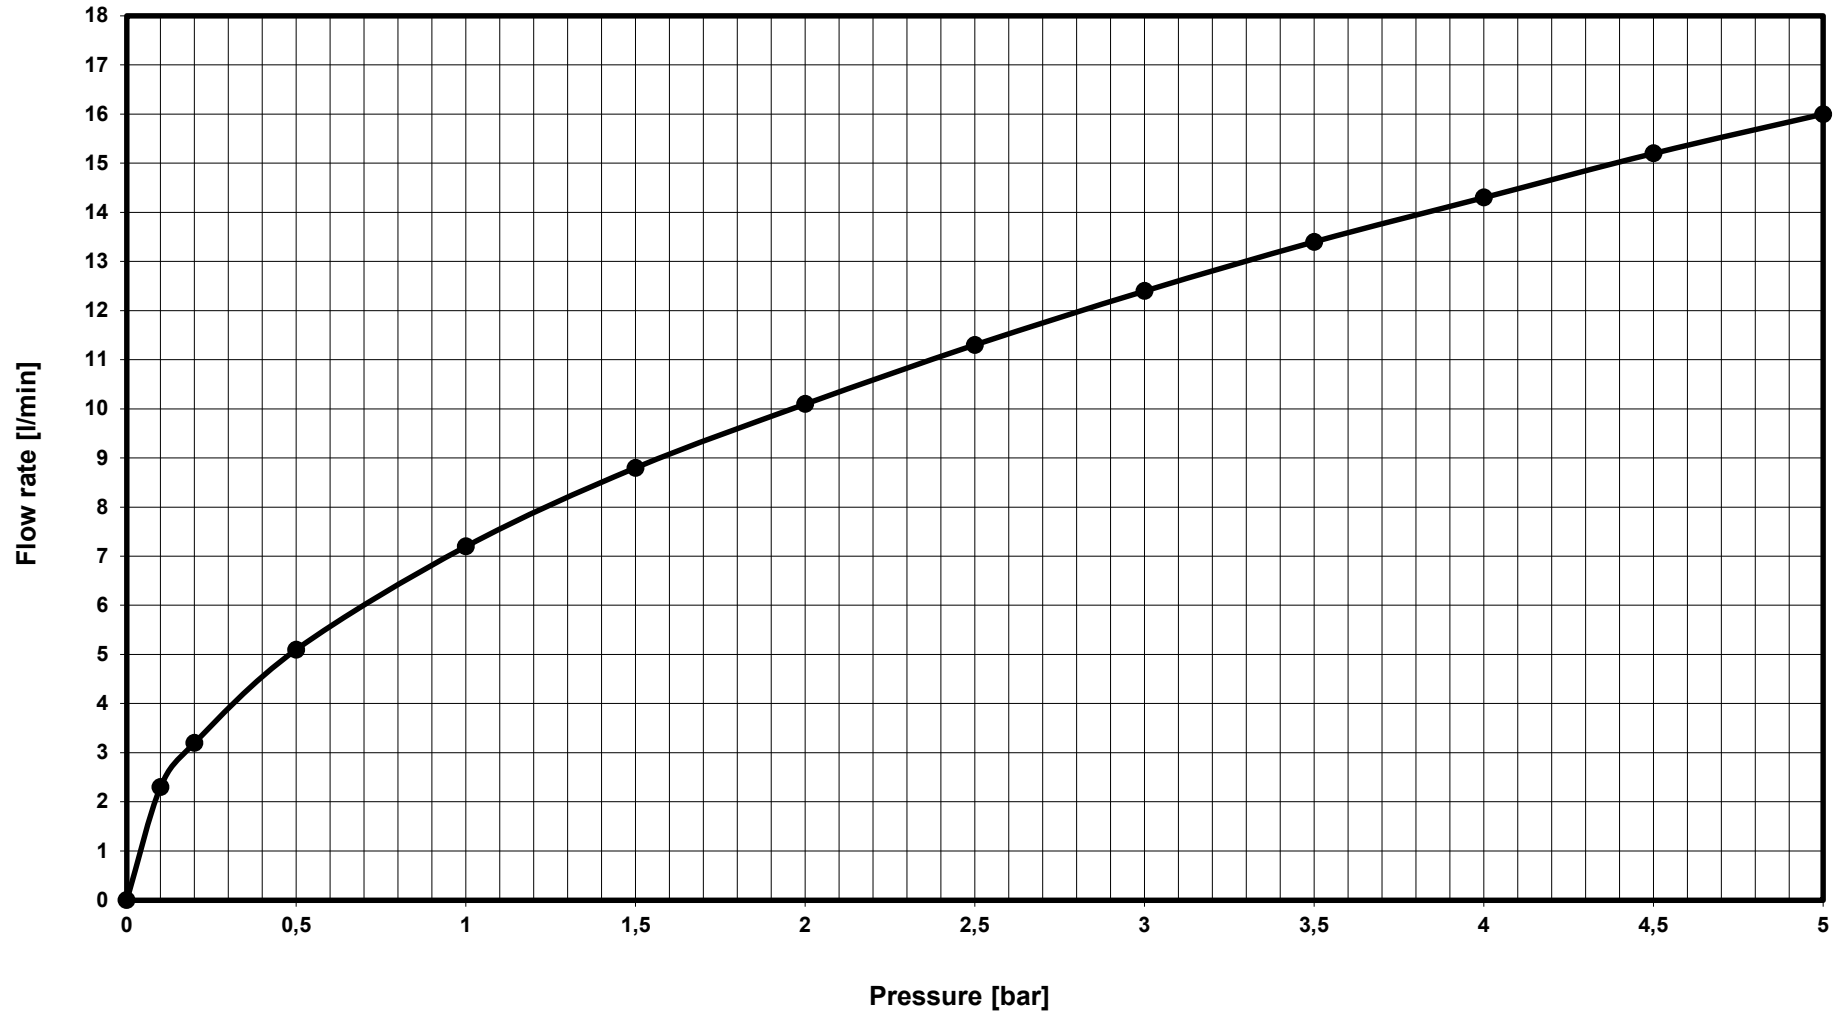

Ideal Standard

BC200AA CERALINE SHR MXR EXPSD CHROME MENA

—●— Mixed water - series