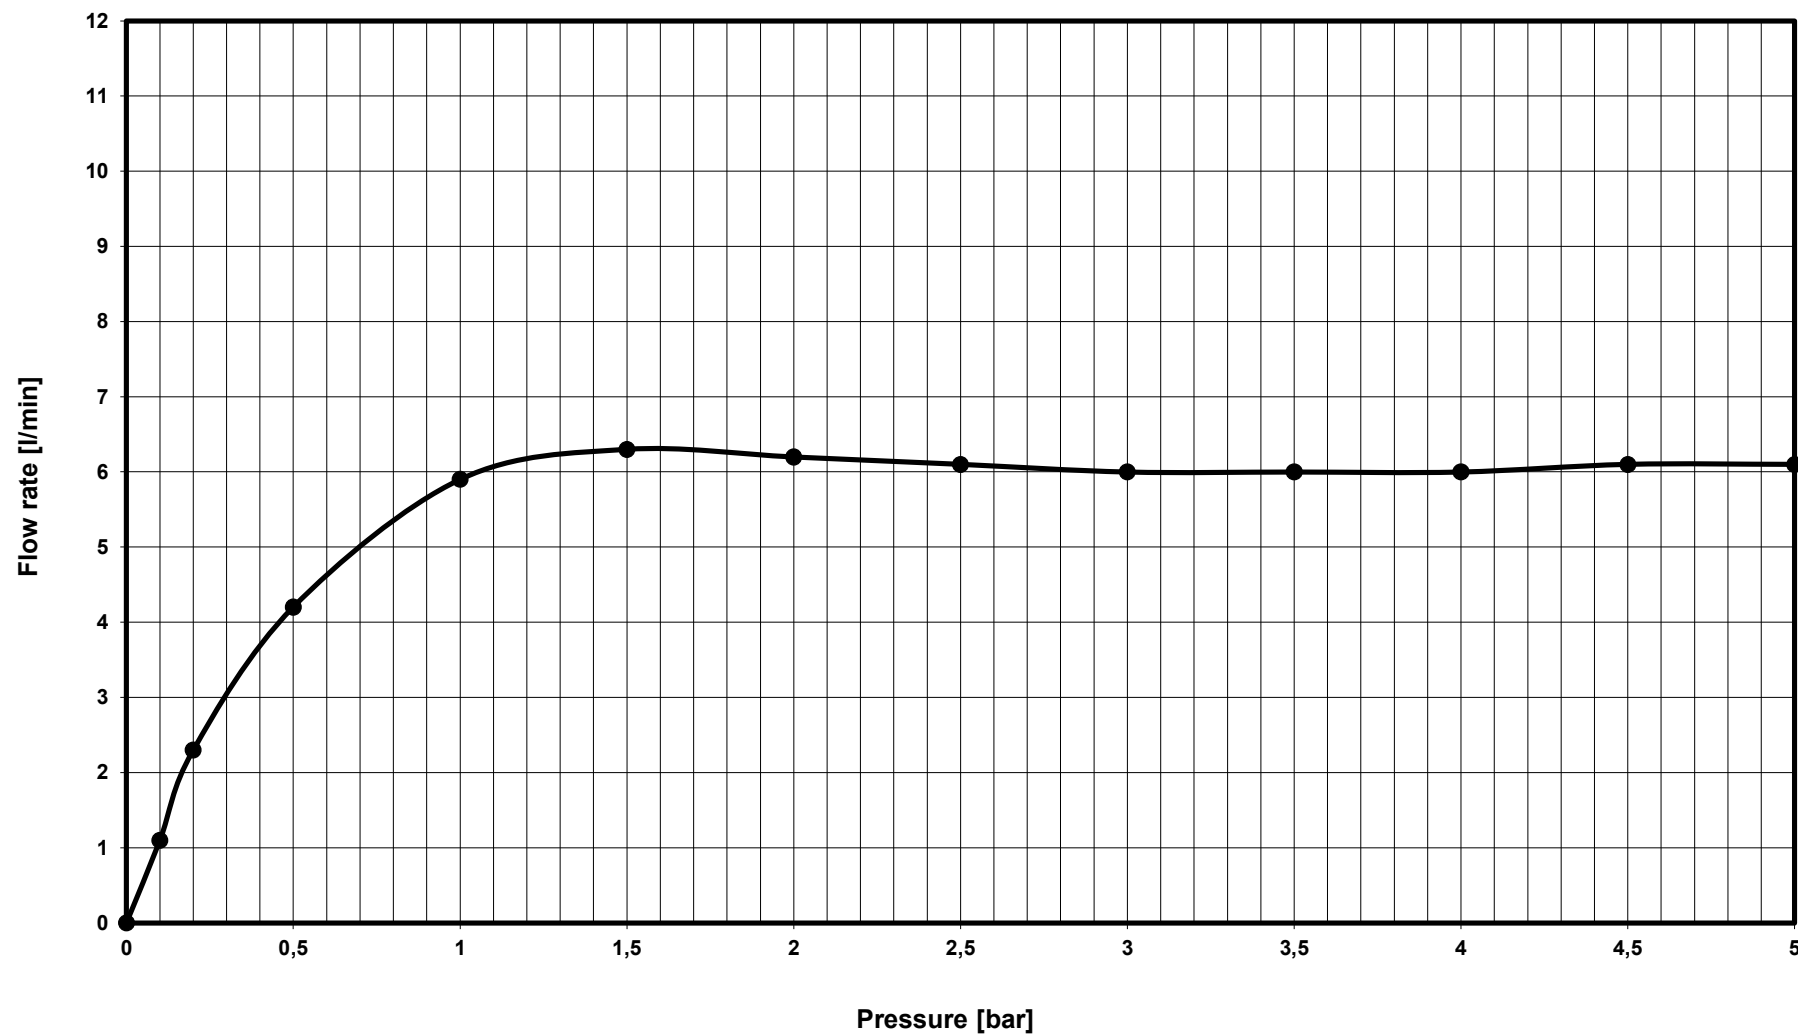

Ideal Standard

BD912AA IRAIN M1 SHK 6L 1F/100 600MM IF/1750 SD

—●— Mixed water - series