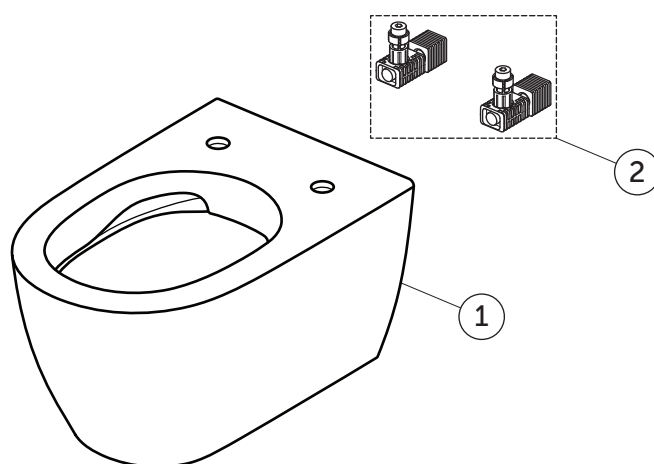

SPARE PARTS

Wall Hung Bowl
HF; VX

T5680MA

I.LIFE ○

Item	Description	Spare Code
1	IS I.LIFE ○ WHG BOWL HF VX	
2	SP EASYFIX+ WHG BOWL TOP FIXATION FULL SET	TR16667

Ideal Standard International NV
Corporate Village – Gent Building
Da Vincilaan 2
B1935 – Zaventem
Belgium