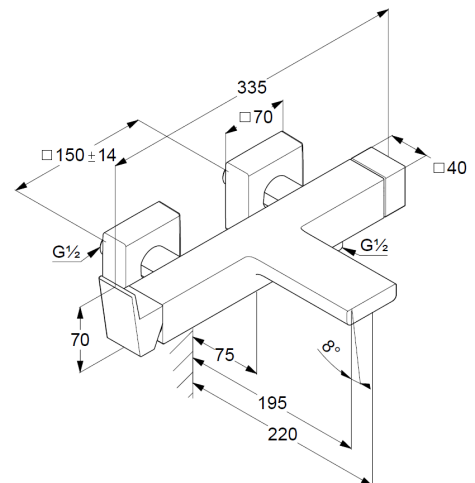

aerator M24

protected against back flow

shower outlet G1/2

ceramic cartridge with hot water safety device

flow rate bath at 3 bar 20 l/min.

flow rate shower at 3 bar 18 l/min.

S-unions G1/2 x G3/4

Produktabbildung/ Product picture

Maßzeichnung/ Dimensional drawing

Durchfluss/ Flow rate