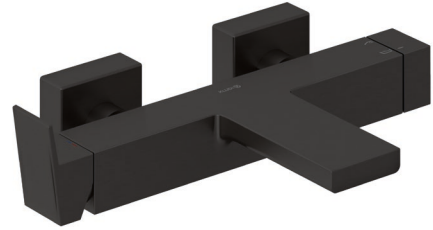

Technische Daten/ Technical Data

KLUDI DECUS

single lever bath-and shower mixer
DN 15

Ref.: 54691N275

Finishes:

N2 Brushed Gunmetal PVD

Product description

Manufacturer KLUDI GmbH & Co. KG

Typ: KLUDI DECUS

single lever bath-and shower mixer

Ref.: 54691N275

bath-and shower mixer

single lever mixer

wall mounted

diverter as rotary ceramic valve

solid lever, metal

aerator M24

protected against back flow

shower outlet G1/2

ceramic cartridge with hot water safety device

flow rate bath at 3 bar 20 l/min.

flow rate shower at 3 bar 18 l/min.

S-unions G1/2 x G3/4

Produktabbildung/ Product picture