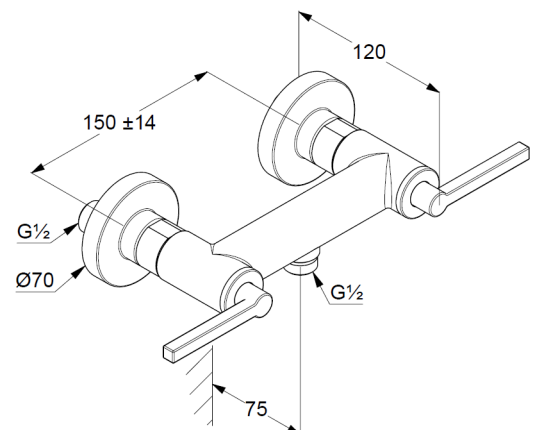

wing handle, metal

protected against back flow

shower outlet G1/2

ceramic headparts 90° (right/left)

flow rate at 3 bar 21 l/min.

S-unions G1/2 x G3/4

Produktabbildung/ Product picture

Maßzeichnung/ Dimensional drawing