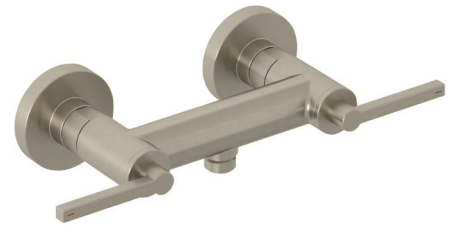

Technische Daten/ Technical Data

KLUDI NOVA FONTE

shower mixer

DN 15

Style: Puristic

Ref.: 20710N515

Finishes:

N5 Stainless Brushed Nickel PVD

Product description

Manufacturer KLUDI GmbH & Co. KG

Typ: KLUDI NOVA FONTE

shower mixer

Ref.: 20710N515

shower mixer

2-handle mixer

wall mounted

wing handle, metal

protected against back flow

shower outlet G1/2

ceramic headparts 90° (right/left)

flow rate at 3 bar 21 l/min.

S-unions G1/2 x G3/4

Produktabbildung/ Product picture

Maßzeichnung/ Dimensional drawing