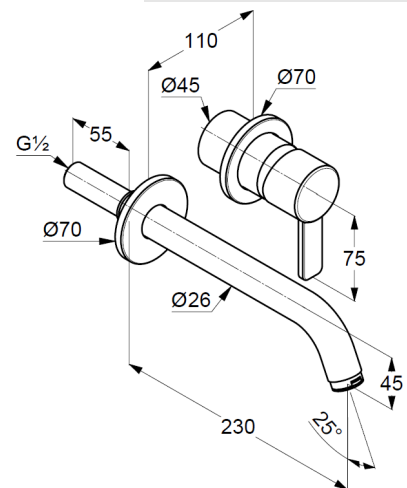

## Technical Data

KLUDI ZENTA  
concealed single lever basin mixer  
DN 15

Ref:  
382450575

Finishes:  
05 chrom

Product description  
Manufacturer KLUDI GmbH & Co. KG  
Typ: KLUDI ZENTA  
Concealed single lever basin mixer  
Ref: 382450575  
concealed basin mixer  
projection 230 mm  
single lever mixer  
trim set without pre-installation set  
pre installation set KLUDI Art. Nr. 38243  
vertical wall mounted  
solid lever, metal  
Aerator, S-Pointer M24  
flow rate at 3 bar = 6 l/ min.  
fixed spout

Product picture

Dimensional drawing

Flow rate diagram