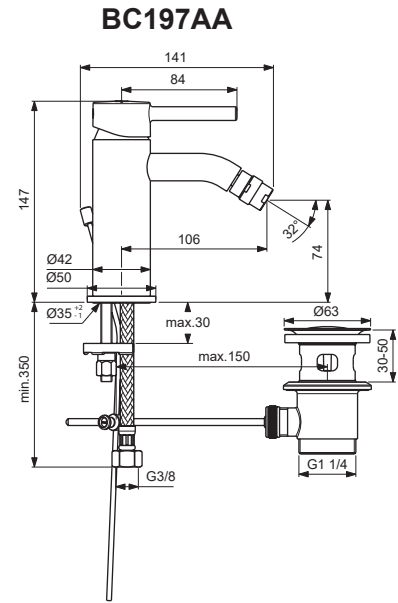

CERALINE

Ideal Standard

Produced from: June 2022

For XX=Coverage-Designate:

AA=chrome, XG=silk black

For Instance:

B961706AA for chrome

Pos.	Signify	Spare parts-Nr.	Quantity	Pos.	Signify	Spare parts-Nr.	Quantity
1	Lever, w/logo-set	B961706XX	1 Pcs.				
2	Block cap	A961157XX	1 Pcs.				
3	Cover cap	A861080XX	1 Pcs.				
4	Screw M38x1.5	B961645NU	1 Set				
5	Cartridge Ø28mm	A861397NU	1 Pcs.				
6	Ball joint M18x1	A960019XX	1 Pcs.				
7	Aerator M18x1, 5l/min	A963369XX	1 Pcs.				
8	Rosette decorative	B960712XX	1 Pcs.				
9	Connecting set	B964702NU	1 Set				
10	Pop-up drain ass.	A962991XX	1 Pcs.				
11	Fl.hose G3/8/M8x1 /L500	A962005NU	1 Pcs.				
12	Pull-up rod-compl.	B960900XX*	1 Set				

*A5-magnetic grey
A2-brushed gold

CERALINE

Ideal Standard

Produced from: January 2021

For XX=Coverage-Designate:
AA=chrome, XG=silk black

For Instance:
B961706AA for chrome

Pos.	Signify	Spare parts-Nr.	Quantity	Pos.	Signify	Spare parts-Nr.	Quantity
1	Lever, w/logo-set	B961706XX	1 Pcs.				
2	Block cap	A961157XX	1 Pcs.				
3	Cover cap	A861080XX	1 Pcs.				
4	Screw M38x1.5	B961645NU	1 Set				
5	Cartridge Ø28mm	A861397NU	1 Pcs.				
6	Ball joint M18x1	A960019XX	1 Pcs.				
7	Aerator M18x1, 5l/min	A963369XX	1 Pcs.				
8	Rosette decorative	B960712XX	1 Pcs.				
9	Connecting set	B964702NU	1 Set				
10	Pop-up drain ass.	A962991XX	1 Pcs.				
11	Fl.hose G3/8/M8x1 /L500	A962005NU	1 Pcs.				
12	Pull-up rod-compl.	B961384AA	1 Set				
12a	Pull-up rod-compl.	B960900A5*	1 Set (for BC197XG)				