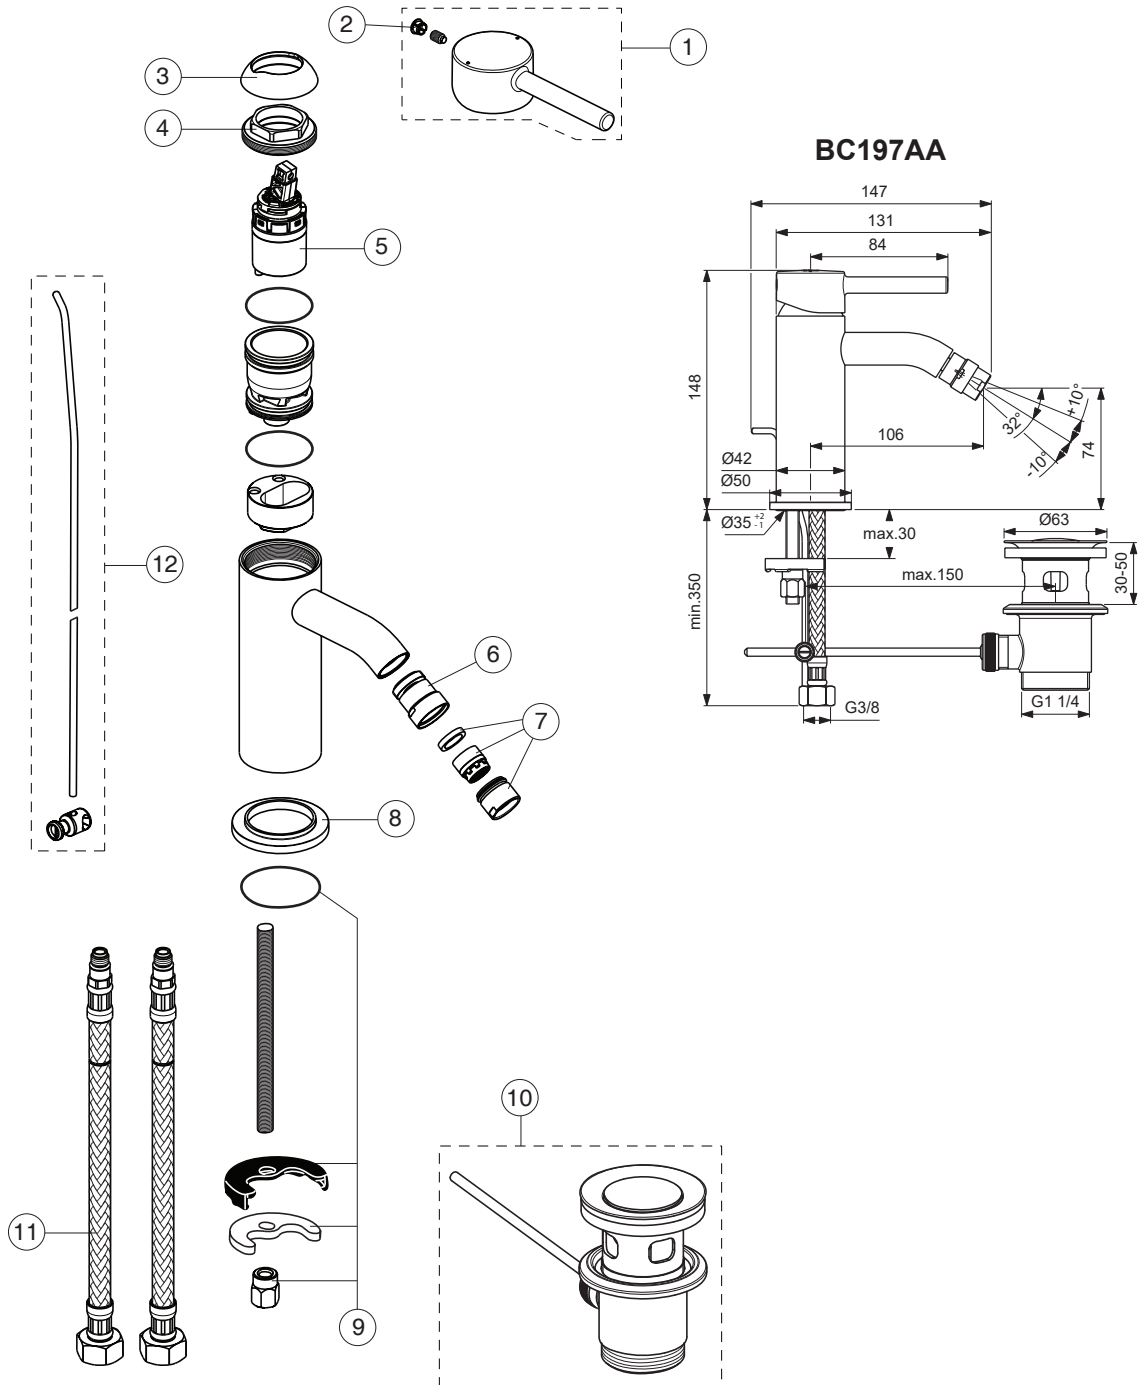

CERALINE

Ideal Standard

Produced from: June 2022

For XX=Coverage-Designate:

AA=chrome, XG=silk black

For Instance:

B961706AA for chrome

Pos.	Signify	Spare parts-Nr.	Quantity	Pos.	Signify	Spare parts-Nr.	Quantity
1	Lever, w/logo-set	B961706XX	1 Pcs.				
2	Block cap	A961157XX	1 Pcs.				
3	Cover cap	A861080XX	1 Pcs.				
4	Screw M38x1.5	B961645NU	1 Set				
5	Cartridge Ø28mm	A861397NU	1 Pcs.				
6	Ball joint M18x1	A960019XX	1 Pcs.				
7	Aerator M18x1, 5l/min	A963369XX	1 Pcs.				
8	Rosette decorative	B960712XX	1 Pcs.				
9	Connecting set	B964702NU	1 Set				
10	Pop-up drain ass.	A962991XX	1 Pcs.				
11	Fl.hose G3/8/M8x1 /L500	A962005NU	1 Pcs.				
12	Pull-up rod-compl.	B960900XX*	1 Set				

*A5-magnetic grey
A2-brushed gold

CERALINE

Ideal Standard

Produced from: January 2021

For XX=Coverage-Designate:
AA=chrome, XG=silk black

For Instance:
B961706AA for chrome

Pos.	Signify	Spare parts-Nr.	Quantity	Pos.	Signify	Spare parts-Nr.	Quantity
1	Lever, w/logo-set	B961706XX	1 Pcs.				
2	Block cap	A961157XX	1 Pcs.				
3	Cover cap	A861080XX	1 Pcs.				
4	Screw M38x1.5	B961645NU	1 Set				
5	Cartridge Ø28mm	A861397NU	1 Pcs.				
6	Ball joint M18x1	A960019XX	1 Pcs.				
7	Aerator M18x1, 5l/min	A963369XX	1 Pcs.				
8	Rosette decorative	B960712XX	1 Pcs.				
9	Connecting set	B964702NU	1 Set				
10	Pop-up drain ass.	A962991XX	1 Pcs.				
11	Fl.hose G3/8/M8x1 /L500	A962005NU	1 Pcs.				
12	Pull-up rod-compl.	B961384AA	1 Set				
12a	Pull-up rod-compl.	B960900A5*	1 Set (for BC197XG)				