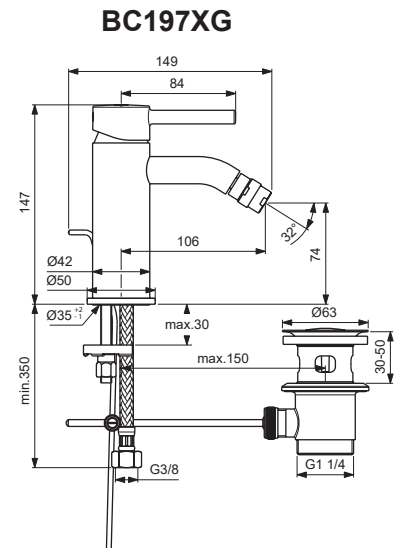

CERALINE

Ideal Standard

Produced from: June 2022

For XX=Coverage-Designate:

AA=chrome, XG=silk black

For Instance:

B961706AA for chrome

Pos.	Signify	Spare parts-Nr.	Quantity	Pos.	Signify	Spare parts-Nr.	Quantity
1	Lever, w/logo-set	B961706XX	1 Pcs.				
2	Block cap	A961157XX	1 Pcs.				
3	Cover cap	A861080XX	1 Pcs.				
4	Screw M38x1.5	B961645NU	1 Set				
5	Cartridge Ø28mm	A861397NU	1 Pcs.				
6	Ball joint M18x1	A960019XX	1 Pcs.				
7	Aerator M18x1, 5l/min	A963369XX	1 Pcs.				
8	Rosette decorative	B960712XX	1 Pcs.				
9	Connecting set	B964702NU	1 Set				
10	Pop-up drain ass.	A962991XX	1 Pcs.				
11	Fl.hose G3/8/M8x1 /L500	A962005NU	1 Pcs.				
12	Pull-up rod-compl.	B960900XX*	1 Set				

*A5-magnetic grey
A2-brushed gold

CERALINE

Ideal Standard

Produced from: January 2021

For XX=Coverage-Designate:
AA=chrome, XG=silk black

For Instance:
B961706AA for chrome

Pos.	Signify	Spare parts-Nr.	Quantity	Pos.	Signify	Spare parts-Nr.	Quantity
1	Lever, w/logo-set	B961706XX	1 Pcs.				
2	Block cap	A961157XX	1 Pcs.				
3	Cover cap	A861080XX	1 Pcs.				
4	Screw M38x1.5	B961645NU	1 Set				
5	Cartridge Ø28mm	A861397NU	1 Pcs.				
6	Ball joint M18x1	A960019XX	1 Pcs.				
7	Aerator M18x1, 5l/min	A963369XX	1 Pcs.				
8	Rosette decorative	B960712XX	1 Pcs.				
9	Connecting set	B964702NU	1 Set				
10	Pop-up drain ass.	A962991XX	1 Pcs.				
11	Fl.hose G3/8/M8x1 /L500	A962005NU	1 Pcs.				
12	Pull-up rod-compl.	B961384AA	1 Set				
12a	Pull-up rod-compl.	B960900A5*	1 Set (for BC197XG)				