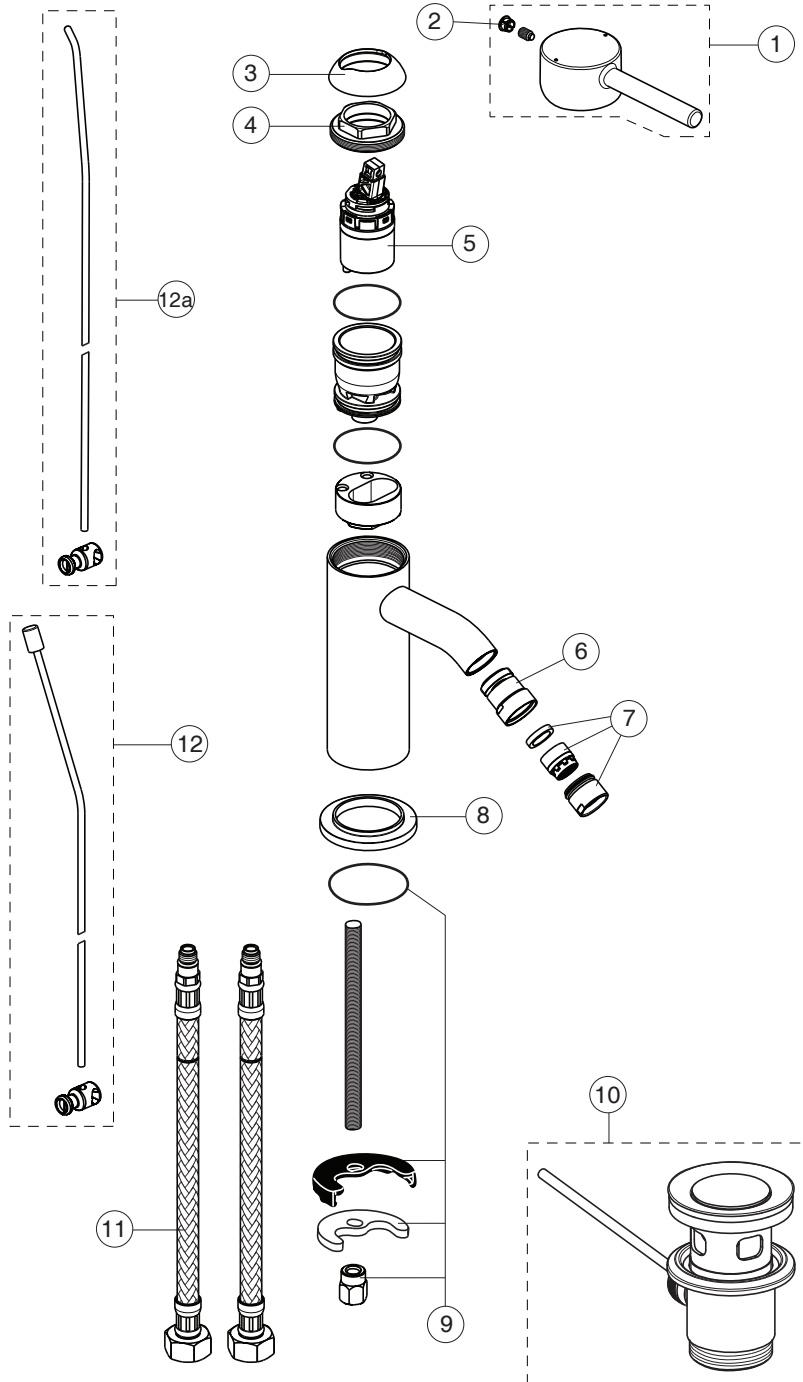

CERALINE

Ideal Standard

Produced from: June 2022

For XX=Coverage-Designate:

AA=chrome, XG=silk black

For Instance:

B961706AA for chrome

Pos.	Signify	Spare parts-Nr.	Quantity	Pos.	Signify	Spare parts-Nr.	Quantity
1	Lever, w/logo-set	B961706XX	1 Pcs.				
2	Block cap	A961157XX	1 Pcs.				
3	Cover cap	A861080XX	1 Pcs.				
4	Screw M38x1.5	B961645NU	1 Set				
5	Cartridge Ø28mm	A861397NU	1 Pcs.				
6	Ball joint M18x1	A960019XX	1 Pcs.				
7	Aerator M18x1, 5l/min	A963369XX	1 Pcs.				
8	Rosette decorative	B960712XX	1 Pcs.				
9	Connecting set	B964702NU	1 Set				
10	Pop-up drain ass.	A962991XX	1 Pcs.				
11	Fl.hose G3/8/M8x1 /L500	A962005NU	1 Pcs.				
12	Pull-up rod-compl.	B960900XX*	1 Set				

*A5-magnetic grey
A2-brushed gold

CERALINE

Ideal Standard

Produced from: January 2021

For XX=Coverage-Designate:
AA=chrome, XG=silk black

For Instance:
B961706AA for chrome

Pos.	Signify	Spare parts-Nr.	Quantity	Pos.	Signify	Spare parts-Nr.	Quantity
1	Lever, w/logo-set	B961706XX	1 Pcs.				
2	Block cap	A961157XX	1 Pcs.				
3	Cover cap	A861080XX	1 Pcs.				
4	Screw M38x1.5	B961645NU	1 Set				
5	Cartridge Ø28mm	A861397NU	1 Pcs.				
6	Ball joint M18x1	A960019XX	1 Pcs.				
7	Aerator M18x1, 5l/min	A963369XX	1 Pcs.				
8	Rosette decorative	B960712XX	1 Pcs.				
9	Connecting set	B964702NU	1 Set				
10	Pop-up drain ass.	A962991XX	1 Pcs.				
11	Fl.hose G3/8/M8x1 /L500	A962005NU	1 Pcs.				
12	Pull-up rod-compl.	B961384AA	1 Set				
12a	Pull-up rod-compl.	B960900A5*	1 Set (for BC197XG)				