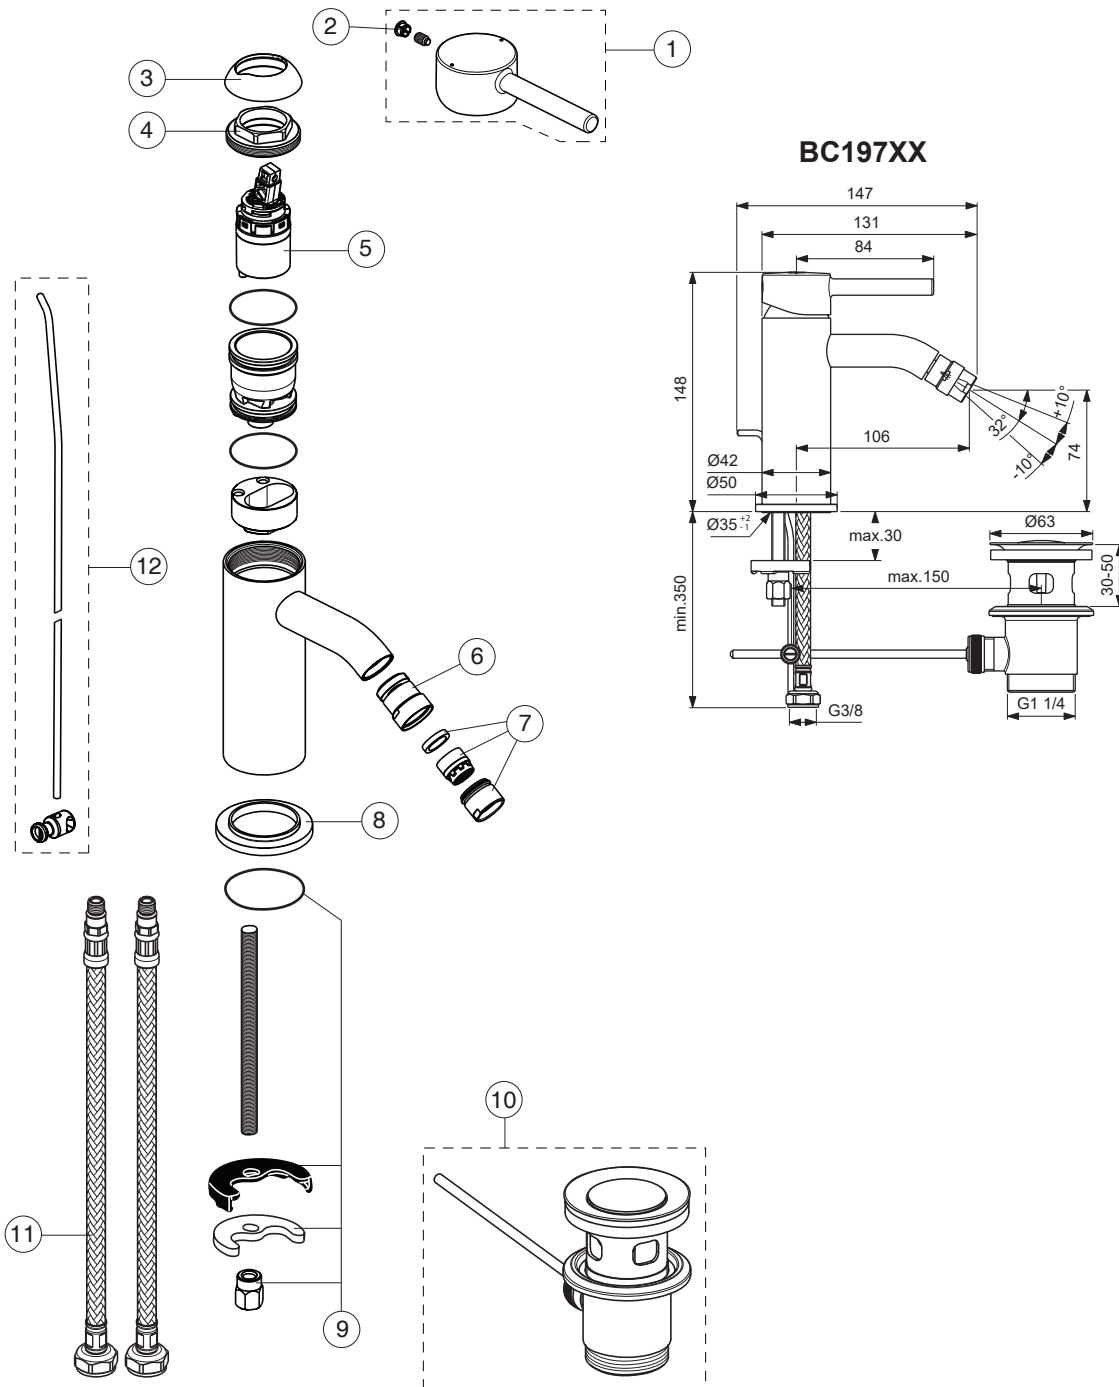

CERALINE

Ideal Standard

Produced from: Jan.2023

For XX=Coverage-Designate:

AA=chrome, XG=silk black

For Instance:

B961706AA for chrome

Pos.	Signify	Spare parts-Nr.	Quantity	Pos.	Signify	Spare parts-Nr.	Quantity
1	Lever,w/logo-set	B961706XX	1 Pcs.				
2	Block cap	A961157XX	1 Pcs.				
3	Cover cap	A861080XX	1 Pcs.				
4	Screw M38x1.5	B961645NU	1 Set				
5	Cartridge Ø28mm	A861397NU	1 Pcs.				
6	Ball joint M18x1	A960019XX	1 Pcs.				
7	Aerator M18x1, 5l/min	A963369XX	1 Pcs.				
8	Rosette decorative	B960712XX	1 Pcs.				
9	Connecting set	B964702NU	1 Set				
10	Pop-up drain ass.	A962991XX	1 Pcs.				
11	Fl.hose G3/8/M8x1 /L500	B960221NU	1 Pcs.				
12	Pull-up rod-compl.	B960900XX*	1 Set				

*A5-magnetic grey
A2-brushed gold