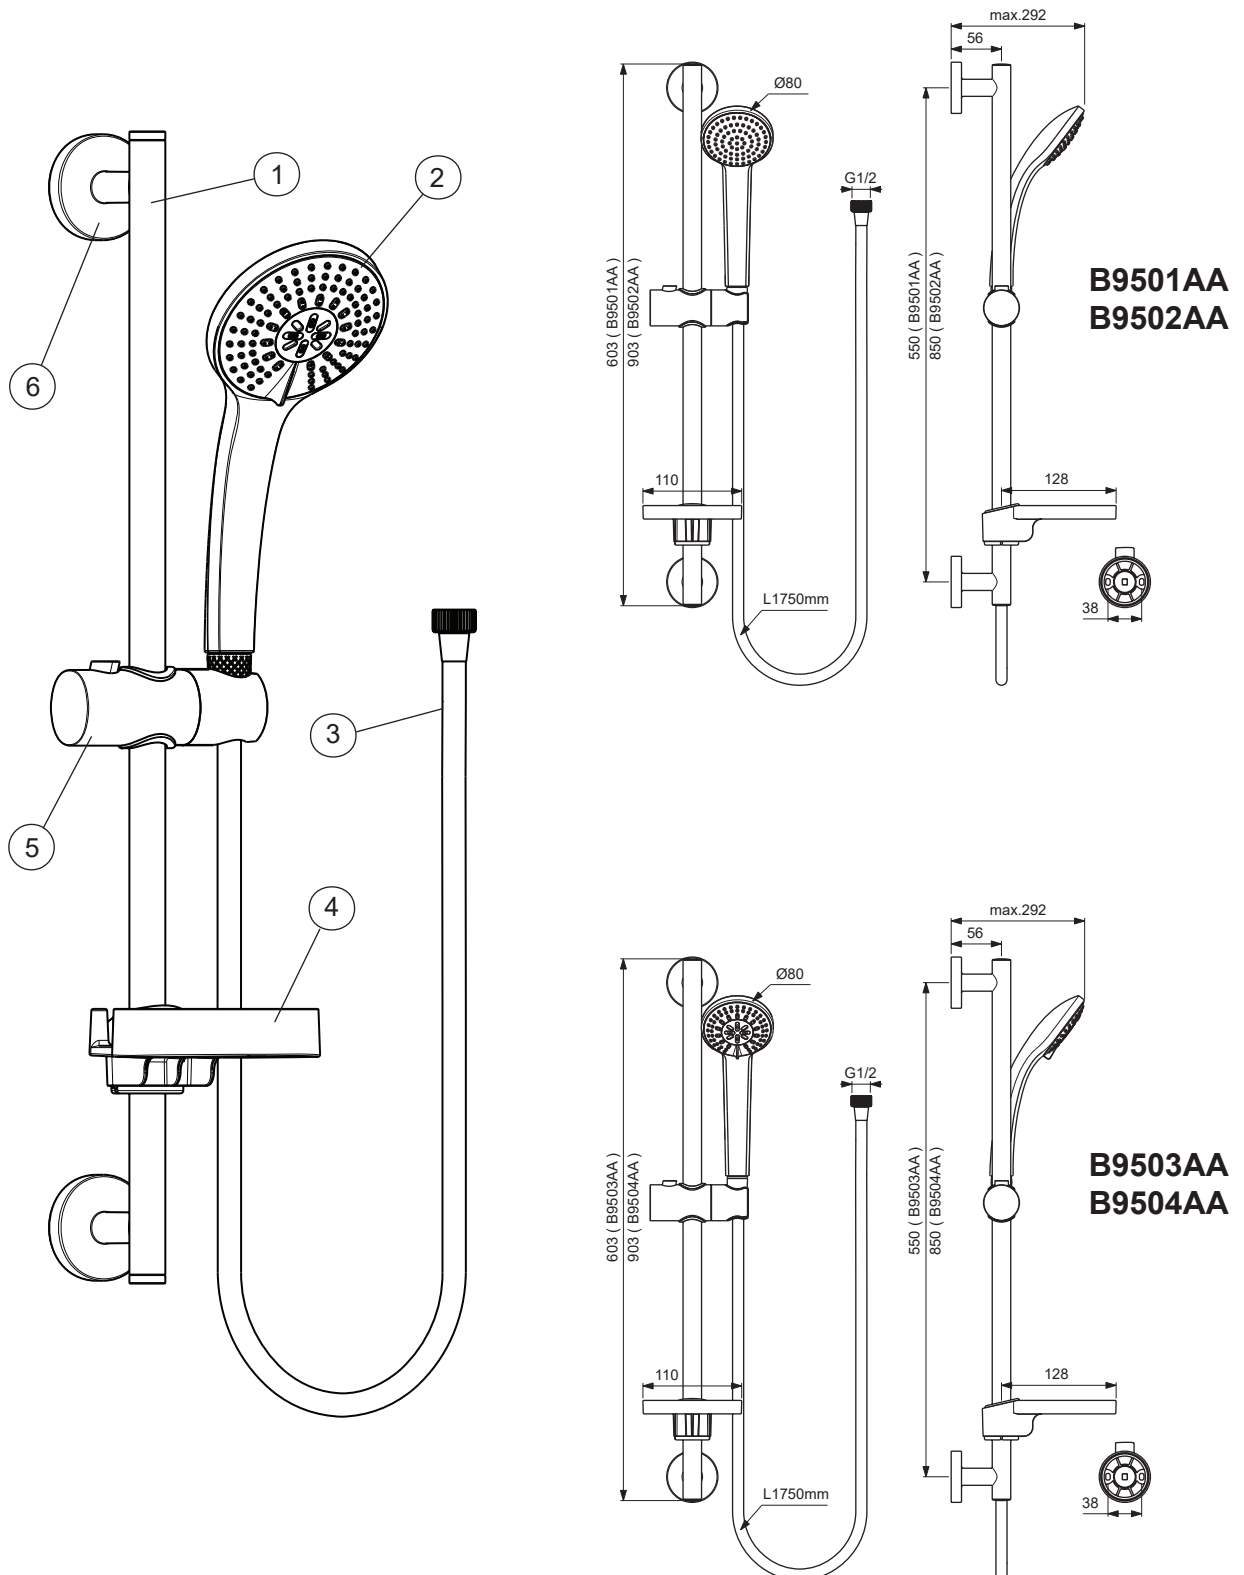

IDEALRAIN

Ideal Standard

Pos.	Signify	Spare parts-Nr.	Quantity
1	Sliding bar 60cm IDEALRAIN 80/100	B9420AA	1 Pcs. (B9501AA, B9503AA)
	Sliding bar 90cm IDEALRAIN 80/100	B9422AA	1 Pcs. (B9502AA, B9504AA)
2	Handspray 80mm 1F	B9400AA	1 Pcs. (B9501AA, B9502AA)
	Handspray 80mm 3F	B9401AA	1 Pcs. (B9503AA, B9504AA)
3	Sh.hose 1,75m double clenched	B960944AA	1 Pcs.
4	Soapdish D20.6 LB	B960917NU	1 Pcs.
5	Slider set LOW BASIC / I'RAIN 72	B960976AA	1 Pcs.
6	Consoles set IDEALRAIN 80/100	B960973AA	1 Pcs.