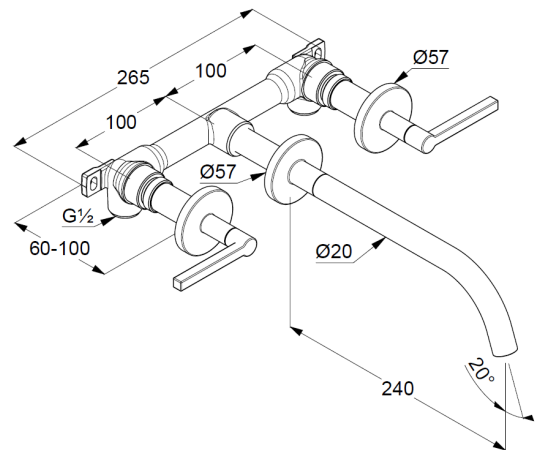

## Technische Daten/ Technical Data

KLUDI NOVA FONTE  
wall mounted basin mixer  
DN 15  
Style: Puristic

Ref.:  
201460515

Finishes:  
05 chrome

Product description  
Manufacturer KLUDI GmbH & Co. KG  
Typ: KLUDI NOVA FONTE  
wall mounted basin mixer  
projection 240mm  
Ref.: 201460515

wall mounted basin mixer  
concealed basin mixer  
2-handle mixer  
pre-installation set with trim set  
wall mounted  
3-hole mounted  
wing handle, metal  
aerator M18,5 PCA laminar  
ceramic headparts 90° (right/left)  
flow rate at 3 bar 5,6 l/min.

### Produktabbildung/ Product picture

### Maßzeichnung/ Dimensional drawing