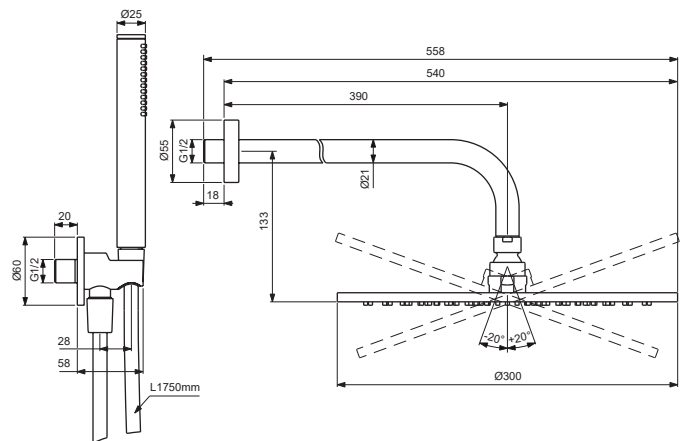

IDEALRAIN

Ideal Standard

BD825XX

For XX:

AA=chrome

A5=magnetic grey

A2=brushed gold

GN=silver storm

XG=silk black

Pos.	Signify	Spare parts-Nr.	Quantity	Pos.	Signify	Spare parts-Nr.	Quantity
1	Escutcheon	B961058XX	1 Set				
2+pos.1	Wall arm 400mm	B9445XX	1 Set				
3	Rain shower Ø300mm	A5803XX	1 Pcs.				
4	Handshower	BC774XX	1 Pcs.				
5	Wall bracket	BC807XX	1 Pcs.				
6	Shower hose L1750mm	BE175XX	1 Pcs.				