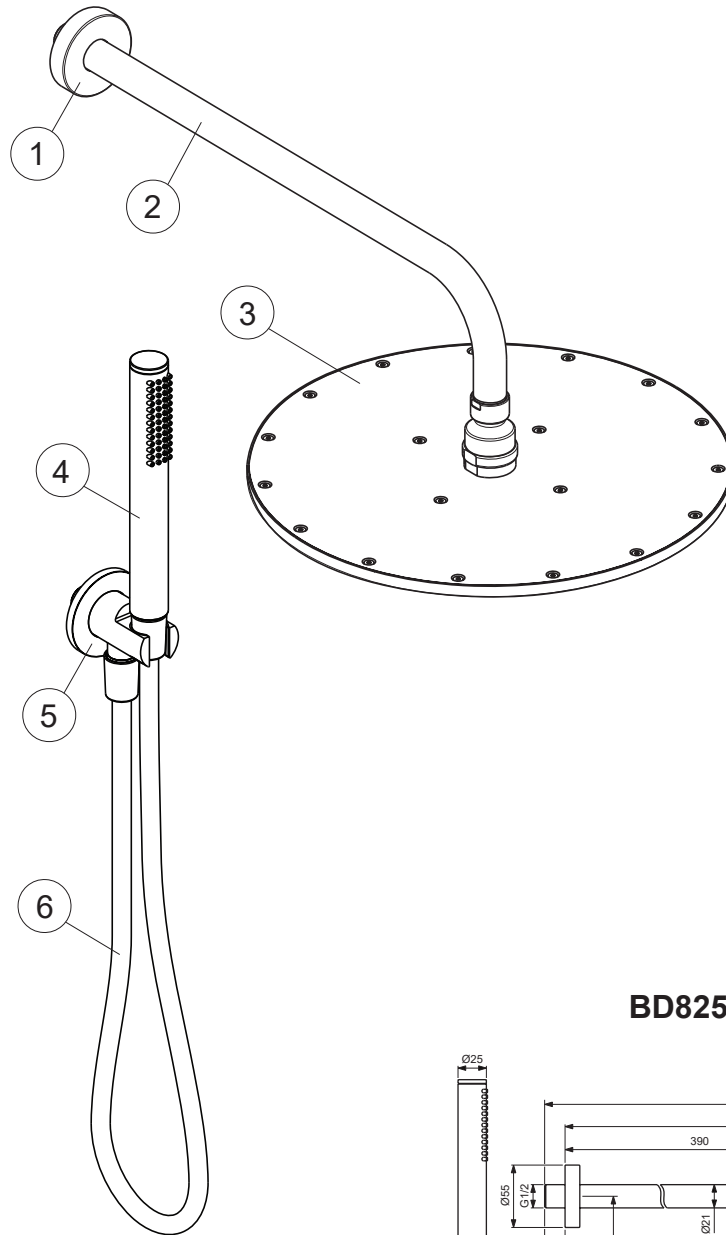

IDEALRAIN

Ideal Standard

BD825XX

For XX:

AA=chrome

A5=magnetic grey

A2=brushed gold

GN=silver storm

XG=silk black

Pos.	Signify	Spare parts-Nr.	Quantity	Pos.	Signify	Spare parts-Nr.	Quantity
1	Escutcheon	B961058XX	1 Set				
2+pos.1	Wall arm 400mm	B9445XX	1 Set				
3	Rain shower Ø300mm	A5803XX	1 Pcs.				
4	Handshower	BC774XX	1 Pcs.				
5	Wall bracket	BC807XX	1 Pcs.				
6	Shower hose L1750mm	BE175XX	1 Pcs.				